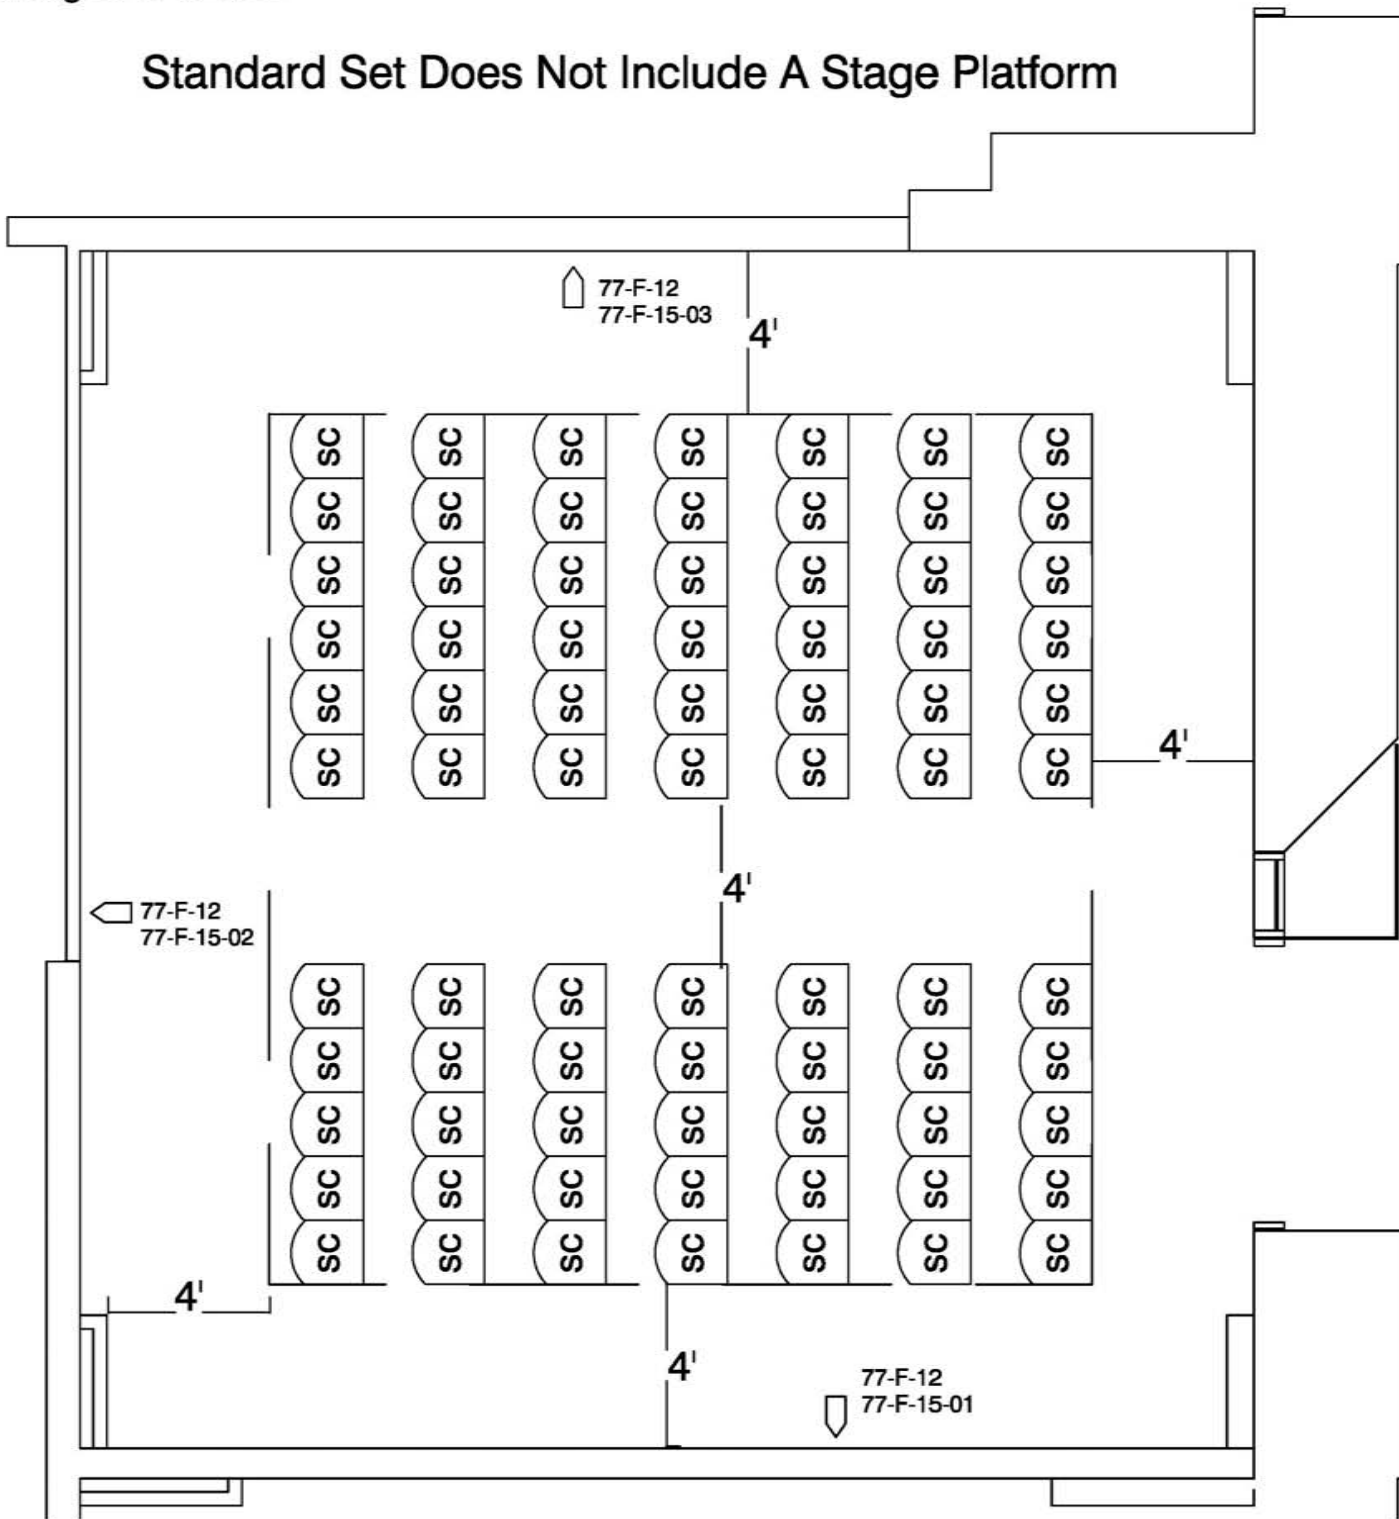

WASHINGTON CONVENTION CENTER

Meeting Room Layouts

Room 142

Standard Set Does Not Include A Stage Platform

WASHINGTON CONVENTION CENTER

Meeting Room: 142

LEGEND

	Stacking Chair	
	8' x 30" Table	
	8' x 18" Table	
	6' x 18" Table	
	6' x 30" Table	
	72" BANQUET ROUND TABLE	
	30" COCKTAIL ROUND TABLE	
	6'X8' MEETING ROOM RISER	
	8'X8' MEETING ROOM RISER	
	3'X3' DANCE FLOOR PANELS	
	CONGRESSIONAL LECTERN STANDARD	
	STATESMAN LECTERN (VIP)	
	CONGRESSIONAL LECTERN (ADA)	
	CONGRESSIONAL LECTERN (TABLE-TOP)	
	ADA LIFT	
	ADA RAMP	
	STEP UNIT (2)	
	STEP UNIT (3)	
	STEP UNIT (5)	
	TELEPHONE	
	FIRE EXIT	

Standard Set Does Not Include A Stage Platform

WASHINGTON
CONVENTION CENTER

Meeting Room: 142

Banquet Capacity: 40

LEGEND

	Stacking Chair	
	8' x 30" Table	
	8' x 18" Table	
	6' x 18" Table	
	6' x 30" Table	
	72" BANQUET ROUND TABLE	
	30" COCKTAIL ROUND TABLE	
	6'X8' MEETING ROOM RISER	
	8'X8' MEETING ROOM RISER	
	3'X3' DANCE FLOOR PANELS	
	CONGRESSIONAL LECTERN STANDARD	
	STATESMAN LECTERN (VIP)	
	CONGRESSIONAL LECTERN (ADA)	
	CONGRESSIONAL LECTERN (TABLE-TOP)	
	ADA LIFT	
	ADA RAMP	
	STEP UNIT (2)	
	STEP UNIT (3)	
	STEP UNIT (5)	
	TELEPHONE	
	FIRE EXIT	

Standard Set Does Not Include A Stage Platform

WASHINGTON CONVENTION CENTER

Meeting Room: 142
Theater Capacity: 77

LEGEND

	Stacking Chair	
	8' x 30" Table	
	8' x 18" Table	
	6' x 18" Table	
	6' x 30" Table	
	72" BANQUET ROUND TABLE	
	30" COCKTAIL ROUND TABLE	
	6'X8' MEETING ROOM RISER	
	8'X8' MEETING ROOM RISER	
	3'X3' DANCE FLOOR PANELS	
	CONGRESSIONAL LECTERN STANDARD	
	STATESMAN LECTERN (VIP)	
	CONGRESSIONAL LECTERN (ADA)	
	CONGRESSIONAL LECTERN (TABLE-TOP)	
	ADA LIFT	
	ADA RAMP	
	STEP UNIT (2)	
	STEP UNIT (3)	
	STEP UNIT (5)	
	TELEPHONE	
	FIRE EXIT	