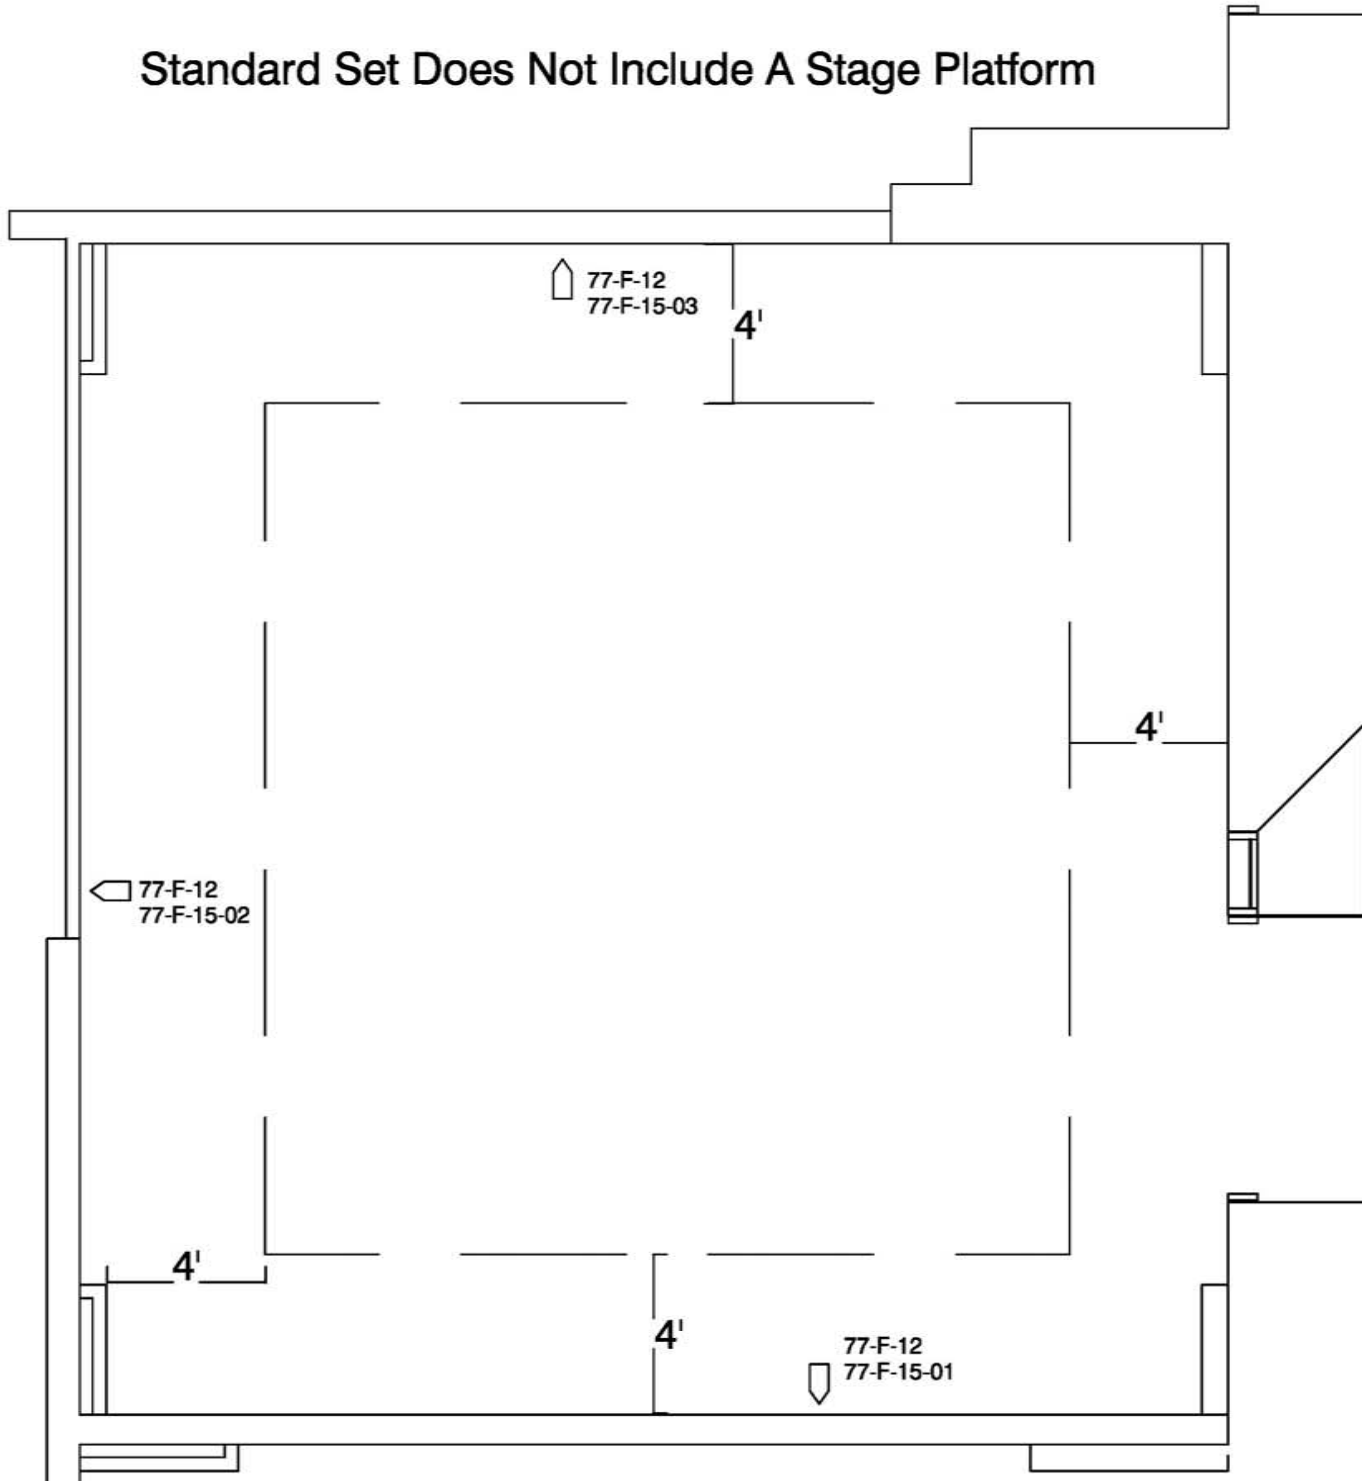

WASHINGTON CONVENTION CENTER

Meeting Room Layouts

Room 142

Standard Set Does Not Include A Stage Platform

WASHINGTON CONVENTION CENTER

Meeting Room: 142

LEGEND

	Stacking Chair	
	8' x 30" Table	
	8' x 18" Table	
	6' x 18" Table	
	6' x 30" Table	
	72" BANQUET ROUND TABLE	
	30" COCKTAIL ROUND TABLE	
	6'X8' MEETING ROOM RISER	
	8'X8' MEETING ROOM RISER	
	3'X3' DANCE FLOOR PANELS	
	CONGRESSIONAL LECTERN STANDARD	
	STATESMAN LECTERN (VIP)	
	CONGRESSIONAL LECTERN (ADA)	
	CONGRESSIONAL LECTERN (TABLE-TOP)	
	ADA LIFT	
	ADA RAMP	
	STEP UNIT (2)	
	STEP UNIT (3)	
	STEP UNIT (5)	
	TELEPHONE	
	FIRE EXIT	

Standard Set Does Not Include A Stage Platform

WASHINGTON
CONVENTION CENTER

Meeting Room: 142

Banquet Capacity: 40

LEGEND

	Stacking Chair	
	8' x 30" Table	
	8' x 18" Table	
	6' x 18" Table	
	6' x 30" Table	
	72" BANQUET ROUND TABLE	
	30" COCKTAIL ROUND TABLE	
	6'X8' MEETING ROOM RISER	
	8'X8' MEETING ROOM RISER	
	3'X3' DANCE FLOOR PANELS	
	CONGRESSIONAL LECTERN STANDARD	
	STATESMAN LECTERN (VIP)	
	CONGRESSIONAL LECTERN (ADA)	
	CONGRESSIONAL LECTERN (TABLE-TOP)	
	ADA LIFT	
	ADA RAMP	
	STEP UNIT (2)	
	STEP UNIT (3)	
	STEP UNIT (5)	
	TELEPHONE	
	FIRE EXIT	

Standard Set Does Not Include A Stage Platform

WASHINGTON CONVENTION CENTER

Meeting Room: 142
Theater Capacity: 77

LEGEND

	Stacking Chair	
	8' x 30" Table	
	8' x 18" Table	
	6' x 18" Table	
	6' x 30" Table	
	72" BANQUET ROUND TABLE	
	30" COCKTAIL ROUND TABLE	
	6'X8' MEETING ROOM RISER	
	8'X8' MEETING ROOM RISER	
	3'X3' DANCE FLOOR PANELS	
	CONGRESSIONAL LECTERN STANDARD	
	STATESMAN LECTERN (VIP)	
	CONGRESSIONAL LECTERN (ADA)	
	CONGRESSIONAL LECTERN (TABLE-TOP)	
	ADA LIFT	
	ADA RAMP	
	STEP UNIT (2)	
	STEP UNIT (3)	
	STEP UNIT (5)	
	TELEPHONE	
	FIRE EXIT	