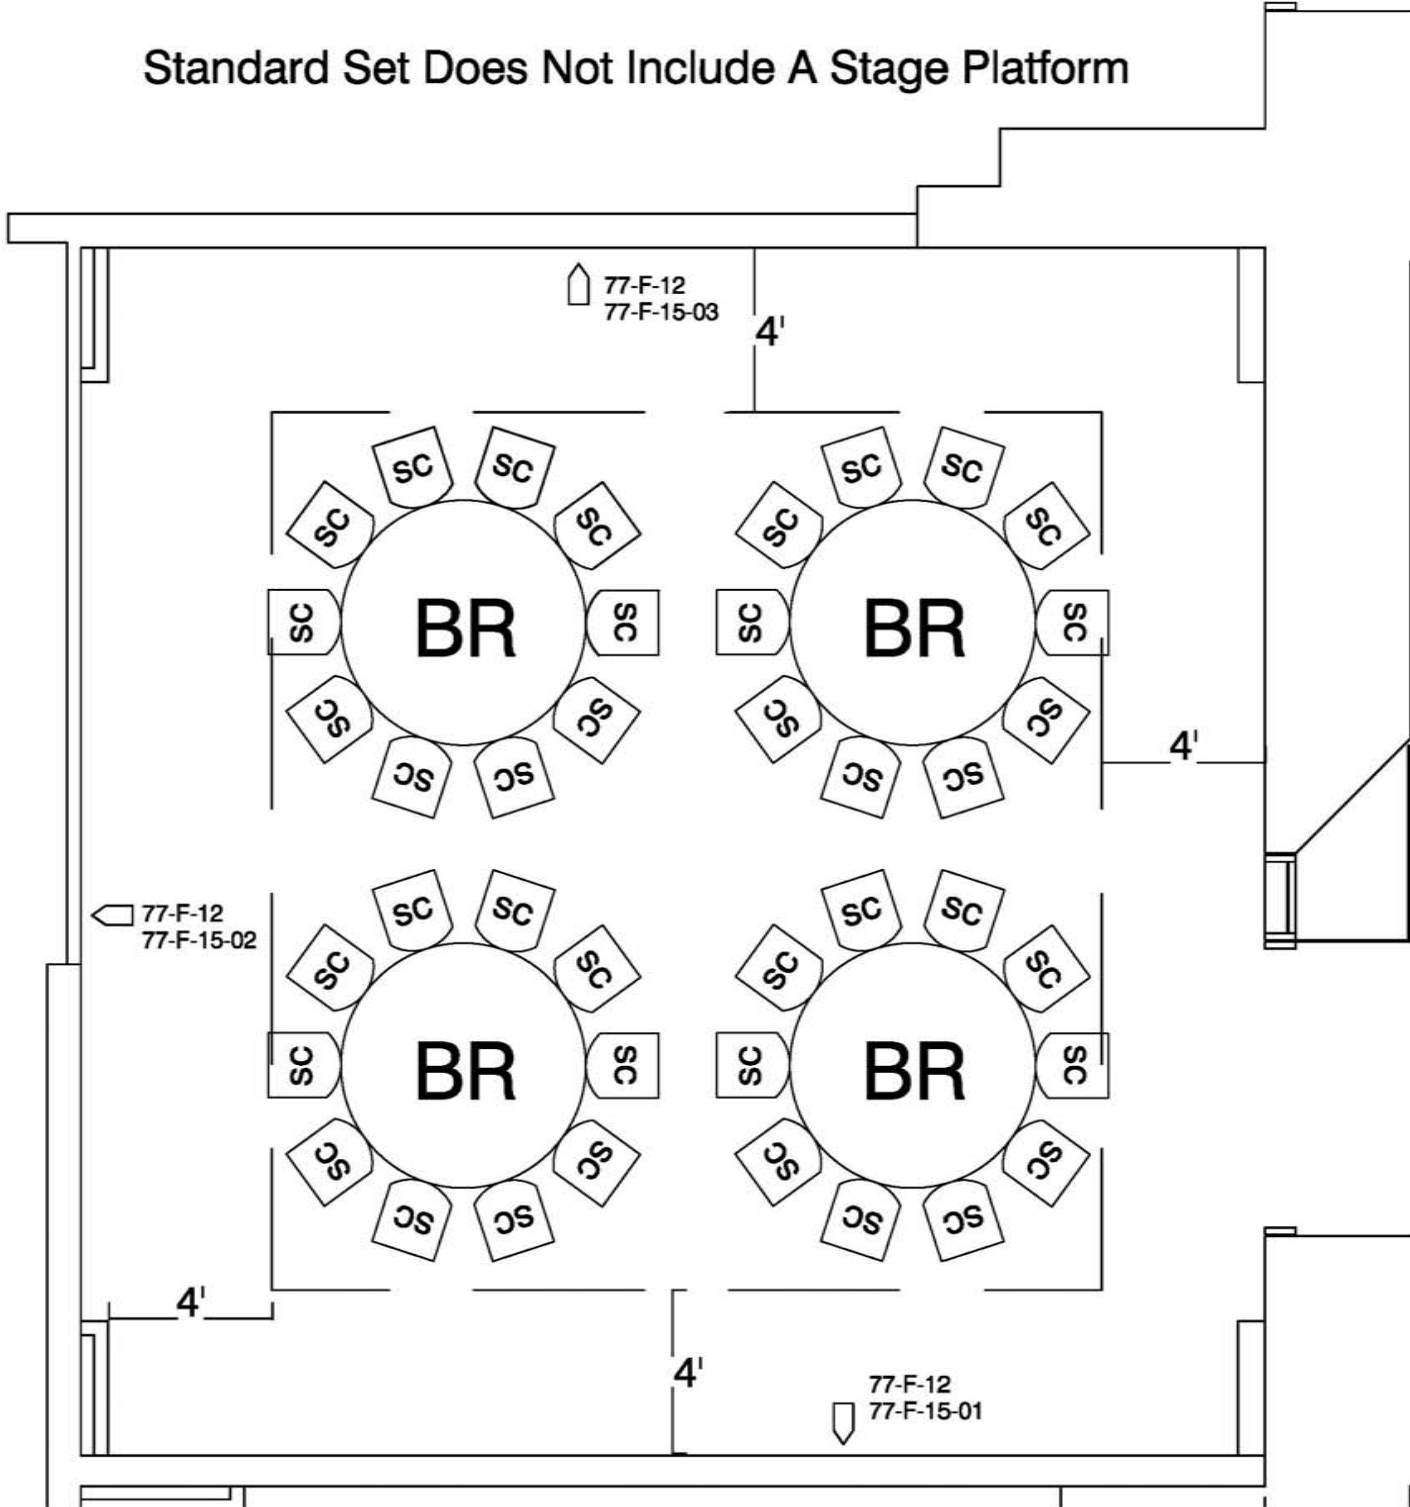

WASHINGTON CONVENTION CENTER

Meeting Room Layouts

Room 142

Standard Set Does Not Include A Stage Platform

WASHINGTON CONVENTION CENTER

Meeting Room: 142

LEGEND

	Stacking Chair	
	8' x 30" Table	
	8' x 18" Table	
	6' x 18" Table	
	6' x 30" Table	
	72" BANQUET ROUND TABLE	
	30" COCKTAIL ROUND TABLE	
	6'X8' MEETING ROOM RISER	
	8'X8' MEETING ROOM RISER	
	3'X3' DANCE FLOOR PANELS	
	CONGRESSIONAL LECTERN STANDARD	
	STATESMAN LECTERN (VIP)	
	CONGRESSIONAL LECTERN (ADA)	
	CONGRESSIONAL LECTERN (TABLE-TOP)	
	ADA LIFT	
	ADA RAMP	
	STEP UNIT (2)	
	STEP UNIT (3)	
	STEP UNIT (5)	
	TELEPHONE	
	FIRE EXIT	

Standard Set Does Not Include A Stage Platform

WASHINGTON
CONVENTION CENTER

Meeting Room: 142

Banquet Capacity: 40

LEGEND

	Stacking Chair	
	8' x 30" Table	
	8' x 18" Table	
	6' x 18" Table	
	6' x 30" Table	
	72" BANQUET ROUND TABLE	
	30" COCKTAIL ROUND TABLE	
	6'X8' MEETING ROOM RISER	
	8'X8' MEETING ROOM RISER	
	3'X3' DANCE FLOOR PANELS	
	CONGRESSIONAL LECTERN STANDARD	
	STATESMAN LECTERN (VIP)	
	CONGRESSIONAL LECTERN (ADA)	
	CONGRESSIONAL LECTERN (TABLE-TOP)	
	ADA LIFT	
	ADA RAMP	
	STEP UNIT (2)	
	STEP UNIT (3)	
	STEP UNIT (5)	
	TELEPHONE	
	FIRE EXIT	

Standard Set Does Not Include A Stage Platform

WASHINGTON CONVENTION CENTER

Meeting Room: 142
Theater Capacity: 77

LEGEND

	Stacking Chair	
	8' x 30" Table	
	8' x 18" Table	
	6' x 18" Table	
	6' x 30" Table	
	72" BANQUET ROUND TABLE	
	30" COCKTAIL ROUND TABLE	
	6'X8' MEETING ROOM RISER	
	8'X8' MEETING ROOM RISER	
	3'X3' DANCE FLOOR PANELS	
	CONGRESSIONAL LECTERN STANDARD	
	STATESMAN LECTERN (VIP)	
	CONGRESSIONAL LECTERN (ADA)	
	CONGRESSIONAL LECTERN (TABLE-TOP)	
	ADA LIFT	
	ADA RAMP	
	STEP UNIT (2)	
	STEP UNIT (3)	
	STEP UNIT (5)	
	TELEPHONE	
	FIRE EXIT	