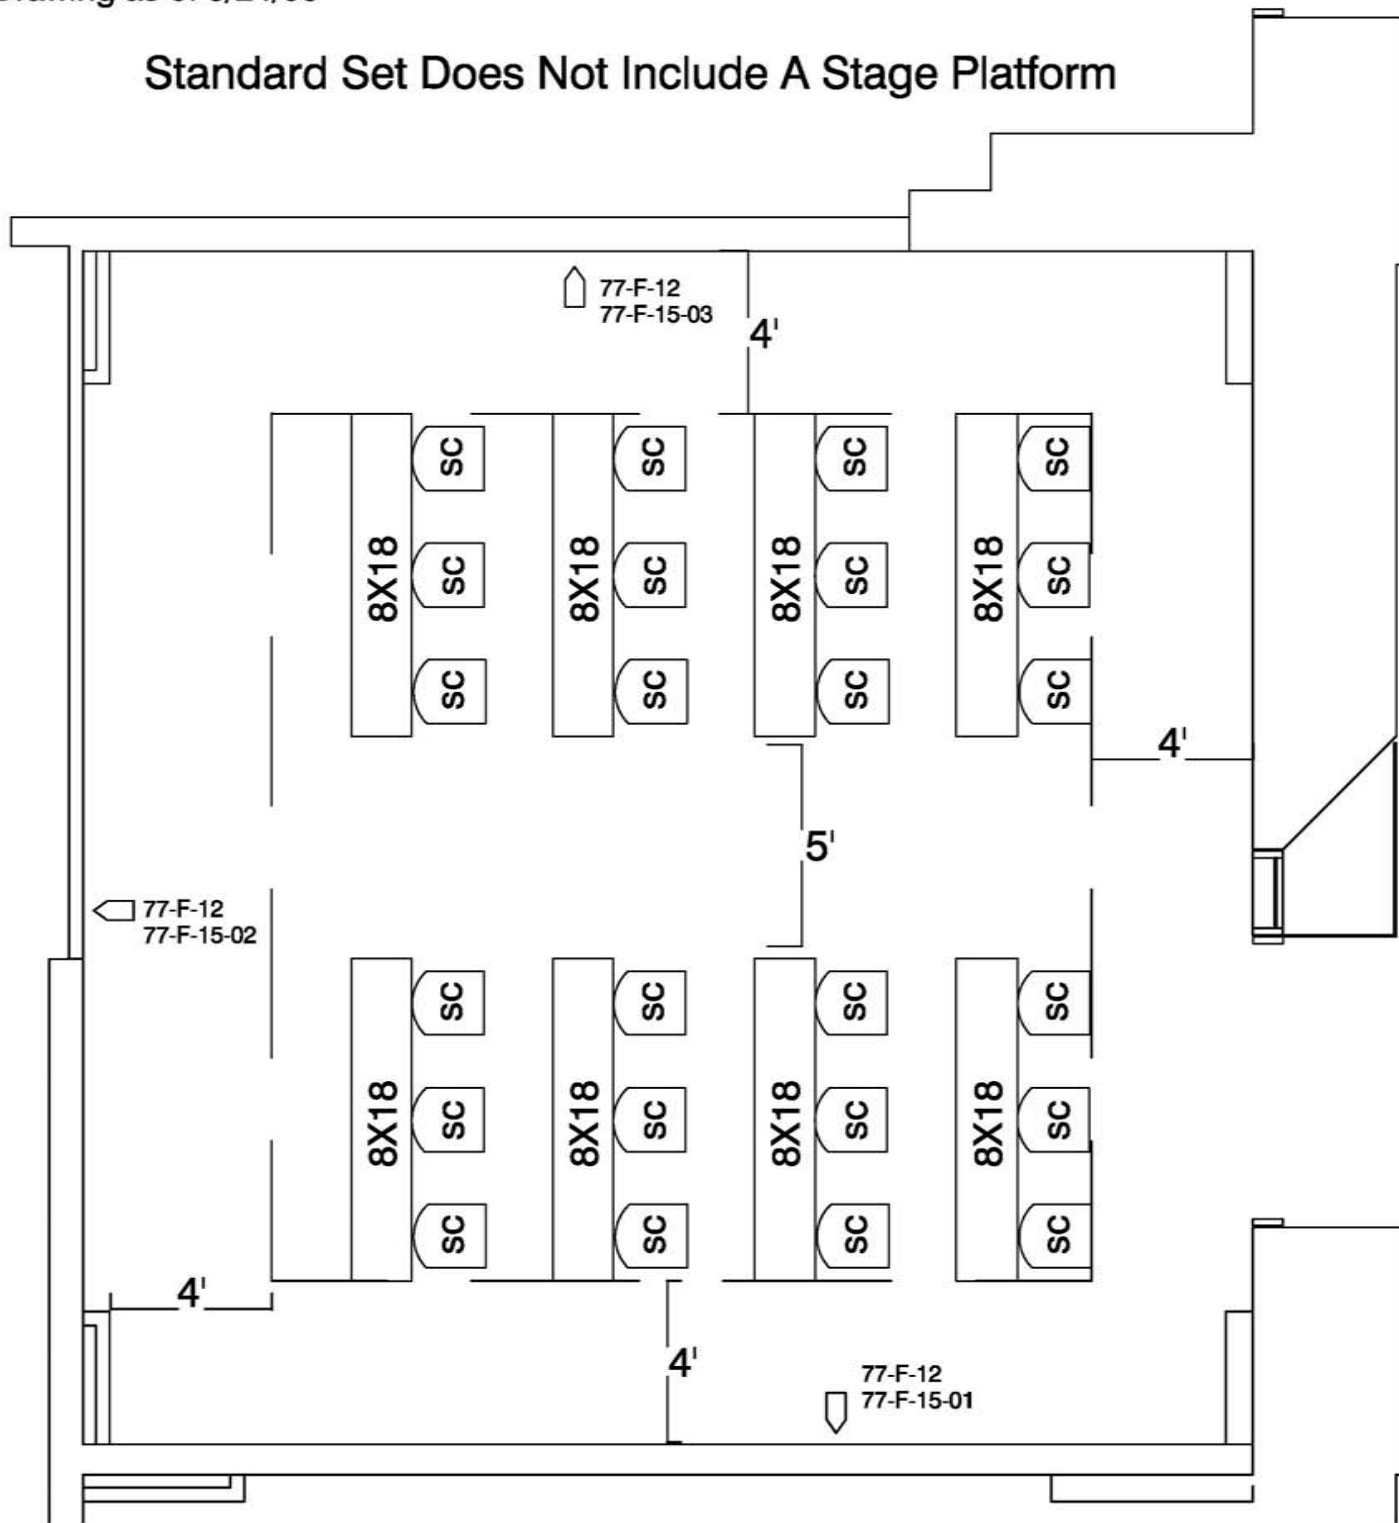

Standard Set Does Not Include A Stage Platform

WASHINGTON
CONVENTION CENTER

Meeting Room: 142

Banquet Capacity: 40

LEGEND

	Stacking Chair	
	8' x 30" Table	
	8' x 18" Table	
	6' x 18" Table	
	6' x 30" Table	
	72" BANQUET ROUND TABLE	
	30" COCKTAIL ROUND TABLE	
	6'X8' MEETING ROOM RISER	
	8'X8' MEETING ROOM RISER	
	3'X3' DANCE FLOOR PANELS	
	CONGRESSIONAL LECTERN STANDARD	
	STATESMAN LECTERN (VIP)	
	CONGRESSIONAL LECTERN (ADA)	
	CONGRESSIONAL LECTERN (TABLE-TOP)	
	ADA LIFT	
	ADA RAMP	
	STEP UNIT (2)	
	STEP UNIT (3)	
	STEP UNIT (5)	
	TELEPHONE	
	FIRE EXIT	

Standard Set Does Not Include A Stage Platform

WASHINGTON CONVENTION CENTER

Meeting Room: 142
Theater Capacity: 77

LEGEND

	Stacking Chair	
	8' x 30" Table	
	8' x 18" Table	
	6' x 18" Table	
	6' x 30" Table	
	72" BANQUET ROUND TABLE	
	30" COCKTAIL ROUND TABLE	
	6'X8' MEETING ROOM RISER	
	8'X8' MEETING ROOM RISER	
	3'X3' DANCE FLOOR PANELS	
	CONGRESSIONAL LECTERN STANDARD	
	STATESMAN LECTERN (VIP)	
	CONGRESSIONAL LECTERN (ADA)	
	CONGRESSIONAL LECTERN (TABLE-TOP)	
	ADA LIFT	
	ADA RAMP	
	STEP UNIT (2)	
	STEP UNIT (3)	
	STEP UNIT (5)	
	TELEPHONE	
	FIRE EXIT	

Standard Set Does Not Include A Stage Platform

WASHINGTON
CONVENTION CENTER

Meeting Room: 142

Classroom Capacity: 24

LEGEND

	Stacking Chair	
	8' x 30" Table	
	8' x 18" Table	
	6' x 18" Table	
	6' x 30" Table	
	72" BANQUET ROUND TABLE	
	30" COCKTAIL ROUND TABLE	
	6'X8' MEETING ROOM RISER	
	8'X8' MEETING ROOM RISER	
	3'X3' DANCE FLOOR PANELS	
	CONGRESSIONAL LECTERN STANDARD	
	STATESMAN LECTERN (VIP)	
	CONGRESSIONAL LECTERN (ADA)	
	CONGRESSIONAL LECTERN (TABLE-TOP)	
	ADA LIFT	
	ADA RAMP	
	STEP UNIT (2)	
	STEP UNIT (3)	
	STEP UNIT (5)	
	TELEPHONE	
	FIRE EXIT	