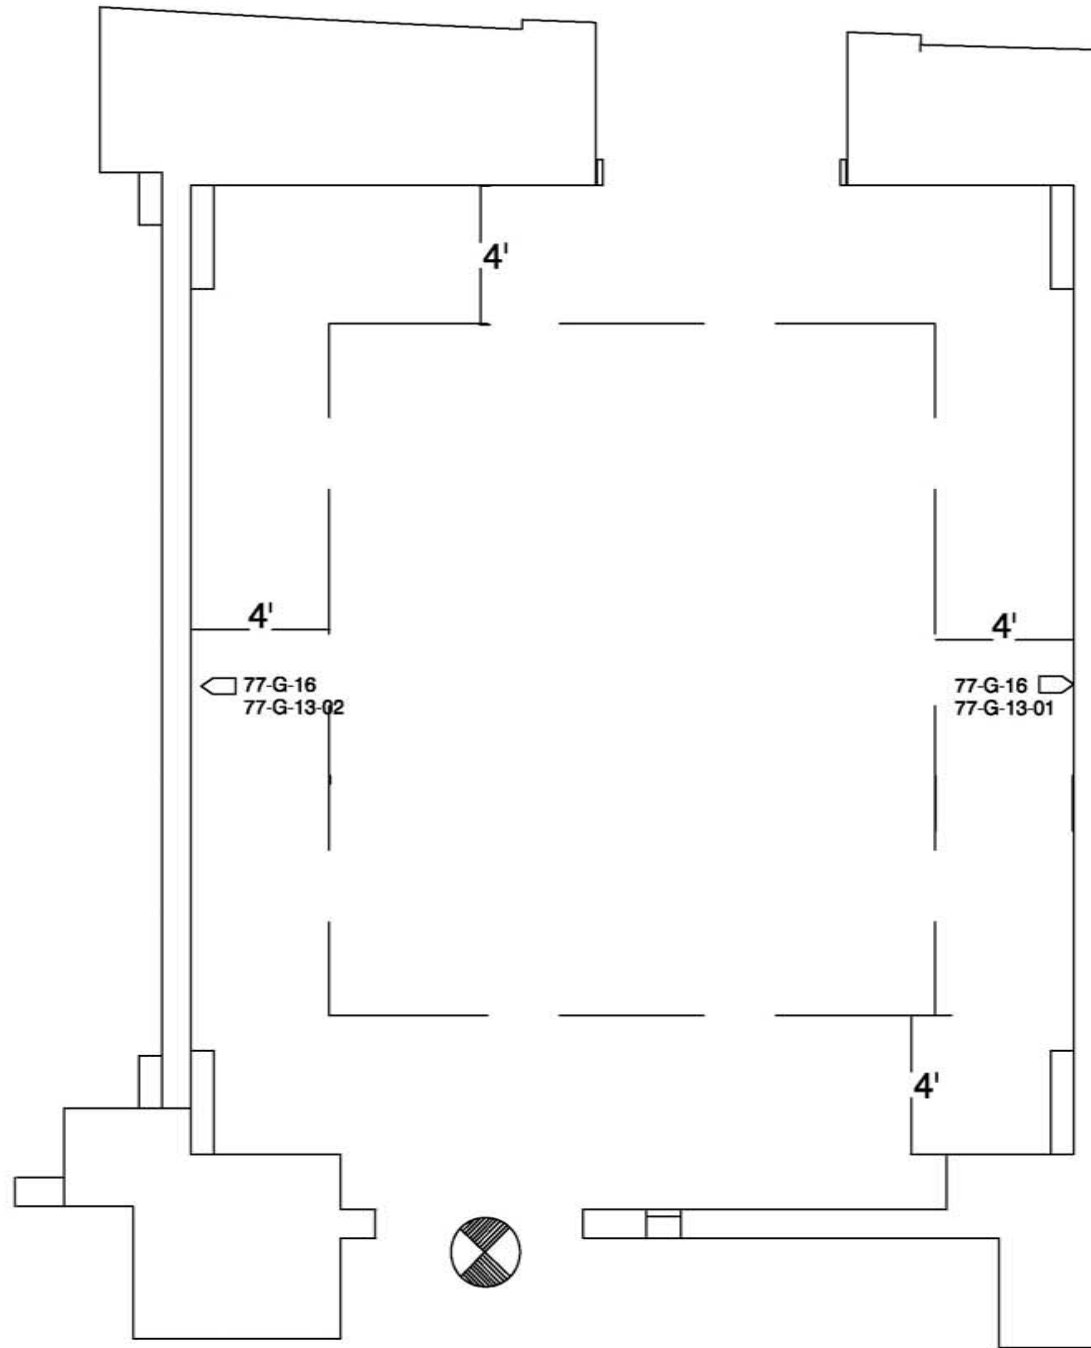

WASHINGTON CONVENTION CENTER

Meeting Room Layouts

Room 153

Drawing as of 6/24/06

Standard Set Does Not Include A Stage Platform

WASHINGTON
CONVENTION CENTER

Meeting Room: 153

LEGEND

	Stacking Chair	
	8' x 30" Table	
	8' x 18" Table	
	6' x 18" Table	
	6' x 30" Table	
	72" BANQUET ROUND TABLE	
	30" COCKTAIL ROUND TABLE	
	6'X8' MEETING ROOM RISER	
	8'X8' MEETING ROOM RISER	
	3'X3' DANCE FLOOR PANELS	
	CONGRESSIONAL LECTERN STANDARD	
	STATESMAN LECTERN (VIP)	
	CONGRESSIONAL LECTERN (ADA)	
	CONGRESSIONAL LECTERN (TABLE-TOP)	
	ADA LIFT	
	ADA RAMP	
	STEP UNIT (2)	
	STEP UNIT (3)	
	STEP UNIT (5)	
	TELEPHONE	
	FIRE EXIT	

WASHINGTON
CONVENTION CENTER

Meeting Room: 153
Banquet Capacity: 30

LEGEND

	Stacking Chair	
	8' x 30" Table	
	8' x 18" Table	
	6' x 18" Table	
	6' x 30" Table	
	72" BANQUET ROUND TABLE	
	30" COCKTAIL ROUND TABLE	
	6'X8' MEETING ROOM RISER	
	8'X8' MEETING ROOM RISER	
	3'X3' DANCE FLOOR PANELS	
	CONGRESSIONAL LECTERN STANDARD	
	STATESMAN LECTERN (VIP)	
	CONGRESSIONAL LECTERN (ADA)	
	CONGRESSIONAL LECTERN (TABLE-TOP)	
	ADA LIFT	
	ADA RAMP	
	STEP UNIT (2)	
	STEP UNIT (3)	
	STEP UNIT (5)	
	TELEPHONE	
	FIRE EXIT	

Standard Set Does Not Include A Stage Platform

Drawing as of 6/24/06

Standard Set Does Not Include A Stage Platform

WASHINGTON
CONVENTION CENTER

Meeting Room: 153
Theater Capacity: 48

LEGEND

	Stacking Chair	
	8' x 30" Table	
	8' x 18" Table	
	6' x 18" Table	
	6' x 30" Table	
	72" BANQUET ROUND TABLE	
	30" COCKTAIL ROUND TABLE	
	6'X8' MEETING ROOM RISER	
	8'X8' MEETING ROOM RISER	
	3'X3' DANCE FLOOR PANELS	
	CONGRESSIONAL LECTERN STANDARD	
	STATESMAN LECTERN (VIP)	
	CONGRESSIONAL LECTERN (ADA)	
	CONGRESSIONAL LECTERN (TABLE-TOP)	
	ADA LIFT	
	ADA RAMP	
	STEP UNIT (2)	
	STEP UNIT (3)	
	STEP UNIT (5)	
	TELEPHONE	
	FIRE EXIT	