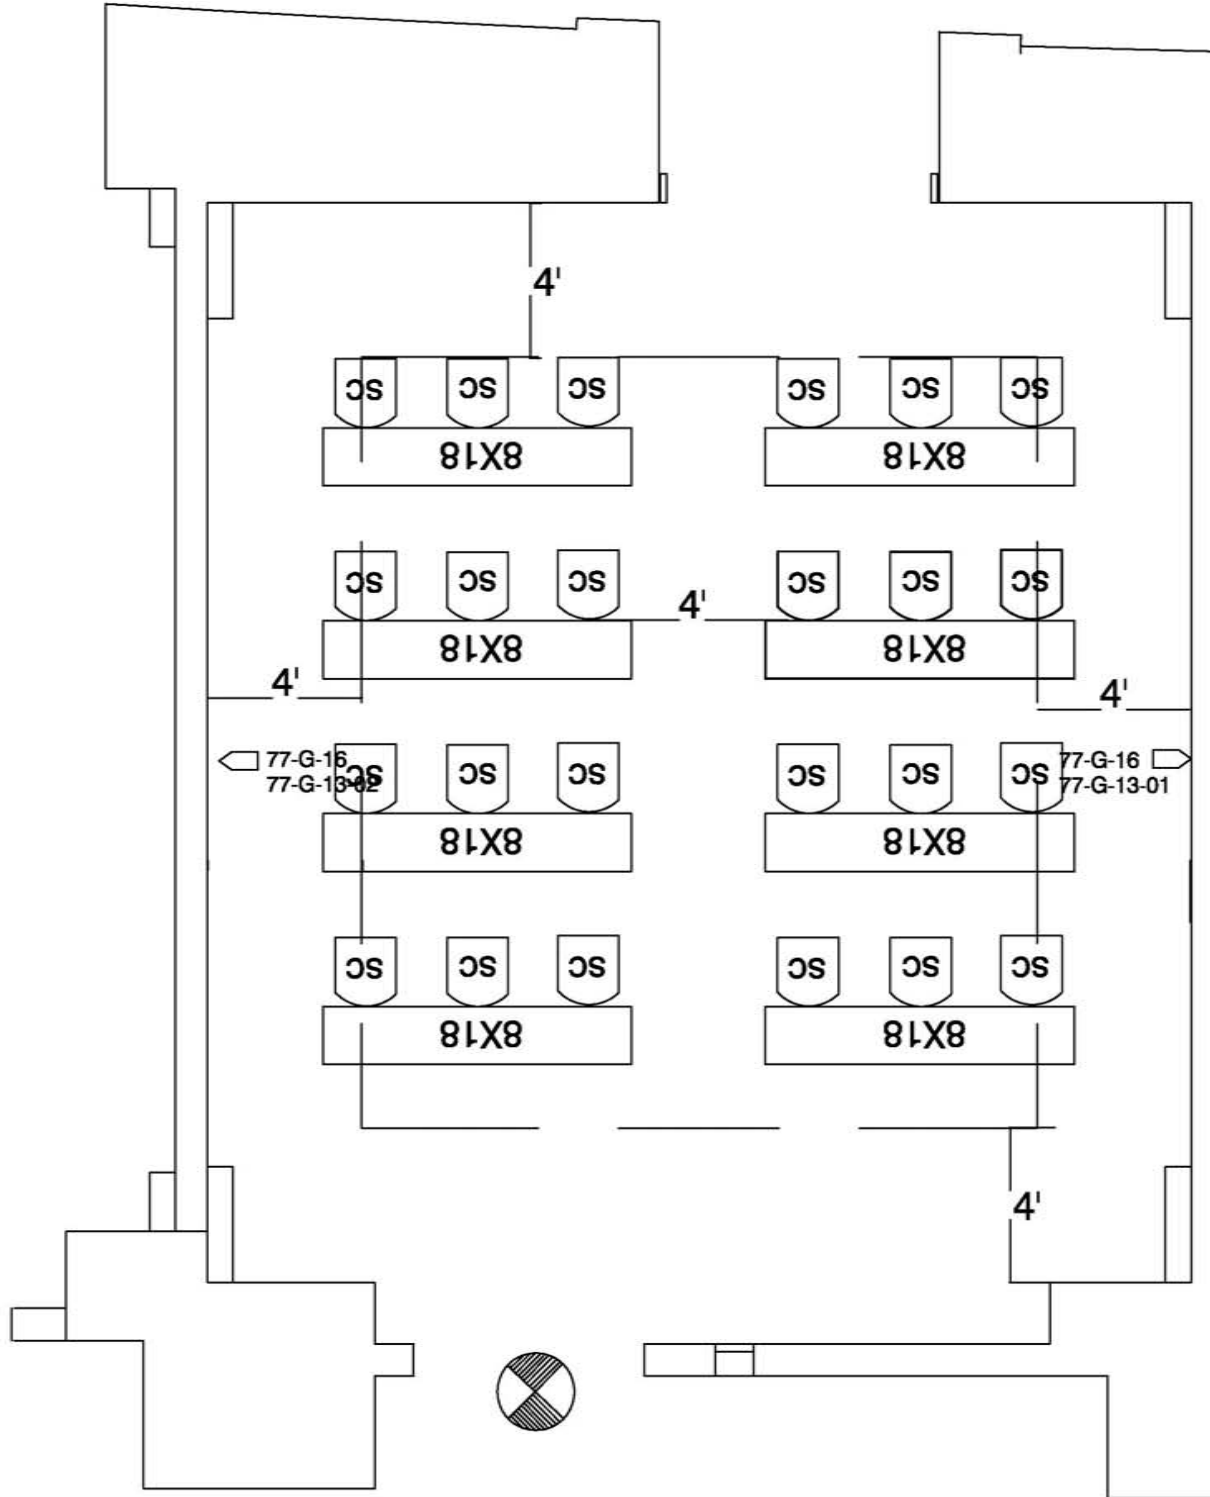

WASHINGTON
CONVENTION CENTER

Meeting Room: 153
Banquet Capacity: 30

LEGEND

	Stacking Chair	
	8' x 30" Table	
	8' x 18" Table	
	6' x 18" Table	
	6' x 30" Table	
	72" BANQUET ROUND TABLE	
	30" COCKTAIL ROUND TABLE	
	6'X8' MEETING ROOM RISER	
	8'X8' MEETING ROOM RISER	
	3'X3' DANCE FLOOR PANELS	
	CONGRESSIONAL LECTERN STANDARD	
	STATESMAN LECTERN (VIP)	
	CONGRESSIONAL LECTERN (ADA)	
	CONGRESSIONAL LECTERN (TABLE-TOP)	
	ADA LIFT	
	ADA RAMP	
	STEP UNIT (2)	
	STEP UNIT (3)	
	STEP UNIT (5)	
	TELEPHONE	
	FIRE EXIT	

Standard Set Does Not Include A Stage Platform

Drawing as of 6/24/06

Standard Set Does Not Include A Stage Platform

WASHINGTON
CONVENTION CENTER

Meeting Room: 153
Theater Capacity: 48

LEGEND

	Stacking Chair	
	8' x 30" Table	
	8' x 18" Table	
	6' x 18" Table	
	6' x 30" Table	
	72" BANQUET ROUND TABLE	
	30" COCKTAIL ROUND TABLE	
	6'X8' MEETING ROOM RISER	
	8'X8' MEETING ROOM RISER	
	3'X3' DANCE FLOOR PANELS	
	CONGRESSIONAL LECTERN STANDARD	
	STATESMAN LECTERN (VIP)	
	CONGRESSIONAL LECTERN (ADA)	
	CONGRESSIONAL LECTERN (TABLE-TOP)	
	ADA LIFT	
	ADA RAMP	
	STEP UNIT (2)	
	STEP UNIT (3)	
	STEP UNIT (5)	
	TELEPHONE	
	FIRE EXIT	

Drawing as of 6/24/06

WASHINGTON
CONVENTION CENTER

Meeting Room: 153

Classroom Capacity: 24

LEGEND

	Stacking Chair	
	8' x 30" Table	
	8' x 18" Table	
	6' x 18" Table	
	6' x 30" Table	
	72" BANQUET ROUND TABLE	
	30" COCKTAIL ROUND TABLE	
	6'X8' MEETING ROOM RISER	
	8'X8' MEETING ROOM RISER	
	3'X3' DANCE FLOOR PANELS	
	CONGRESSIONAL LECTERN STANDARD	
	STATESMAN LECTERN (VIP)	
	CONGRESSIONAL LECTERN (ADA)	
	CONGRESSIONAL LECTERN (TABLE-TOP)	
	ADA LIFT	
	ADA RAMP	
	STEP UNIT (2)	
	STEP UNIT (3)	
	STEP UNIT (5)	
	TELEPHONE	
	FIRE EXIT	