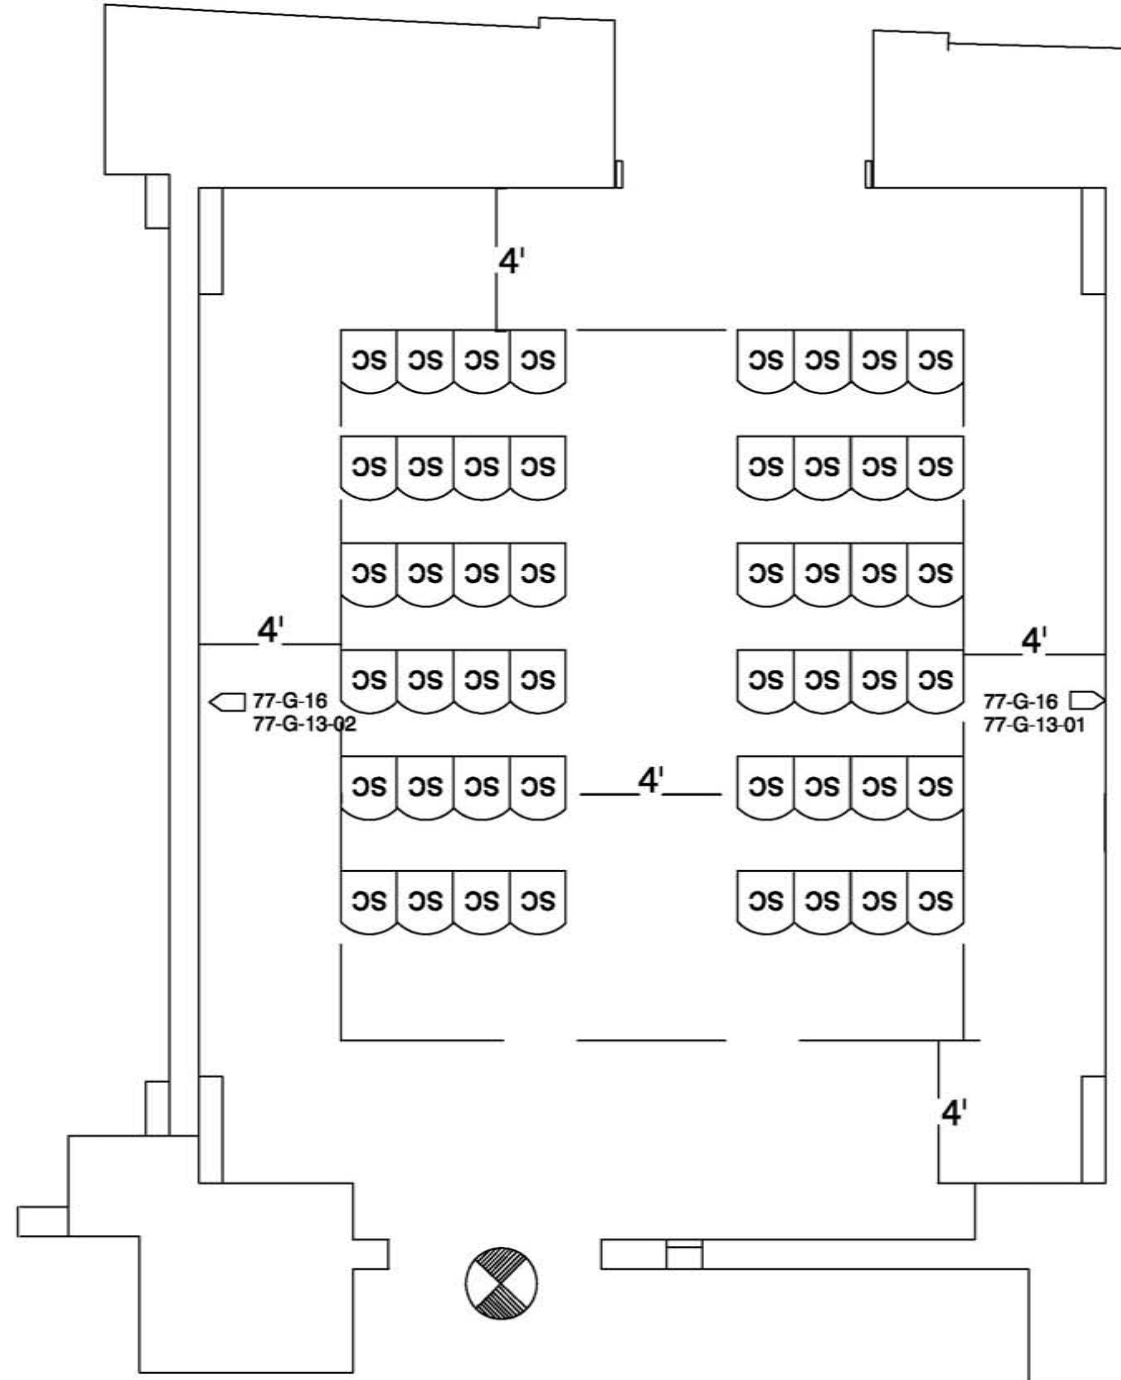

	Stacking Chair	
	8' x 30" Table	
	8' x 18" Table	
	6' x 18" Table	
	6' x 30" Table	
	72" BANQUET ROUND TABLE	
	30" COCKTAIL ROUND TABLE	
	6'X8' MEETING ROOM RISER	
	8'X8' MEETING ROOM RISER	
	3'X3' DANCE FLOOR PANELS	
	CONGRESSIONAL LECTERN STANDARD	
	STATESMAN LECTERN (VIP)	
	CONGRESSIONAL LECTERN (ADA)	
	CONGRESSIONAL LECTERN (TABLE-TOP)	
	ADA LIFT	
	ADA RAMP	
	STEP UNIT (2)	
	STEP UNIT (3)	
	STEP UNIT (5)	
	TELEPHONE	
	FIRE EXIT	

WASHINGTON
CONVENTION CENTER

Meeting Room: 153
Banquet Capacity: 30

LEGEND

	Stacking Chair	
	8' x 30" Table	
	8' x 18" Table	
	6' x 18" Table	
	6' x 30" Table	
	72" BANQUET ROUND TABLE	
	30" COCKTAIL ROUND TABLE	
	6'X8' MEETING ROOM RISER	
	8'X8' MEETING ROOM RISER	
	3'X3' DANCE FLOOR PANELS	
	CONGRESSIONAL LECTERN STANDARD	
	STATESMAN LECTERN (VIP)	
	CONGRESSIONAL LECTERN (ADA)	
	CONGRESSIONAL LECTERN (TABLE-TOP)	
	ADA LIFT	
	ADA RAMP	
	STEP UNIT (2)	
	STEP UNIT (3)	
	STEP UNIT (5)	
	TELEPHONE	
	FIRE EXIT	

Standard Set Does Not Include A Stage Platform

Drawing as of 6/24/06

Standard Set Does Not Include A Stage Platform

WASHINGTON
CONVENTION CENTER

Meeting Room: 153
Theater Capacity: 48

LEGEND

	Stacking Chair	
	8' x 30" Table	
	8' x 18" Table	
	6' x 18" Table	
	6' x 30" Table	
	72" BANQUET ROUND TABLE	
	30" COCKTAIL ROUND TABLE	
	6'X8' MEETING ROOM RISER	
	8'X8' MEETING ROOM RISER	
	3'X3' DANCE FLOOR PANELS	
	CONGRESSIONAL LECTERN STANDARD	
	STATESMAN LECTERN (VIP)	
	CONGRESSIONAL LECTERN (ADA)	
	CONGRESSIONAL LECTERN (TABLE-TOP)	
	ADA LIFT	
	ADA RAMP	
	STEP UNIT (2)	
	STEP UNIT (3)	
	STEP UNIT (5)	
	TELEPHONE	
	FIRE EXIT	