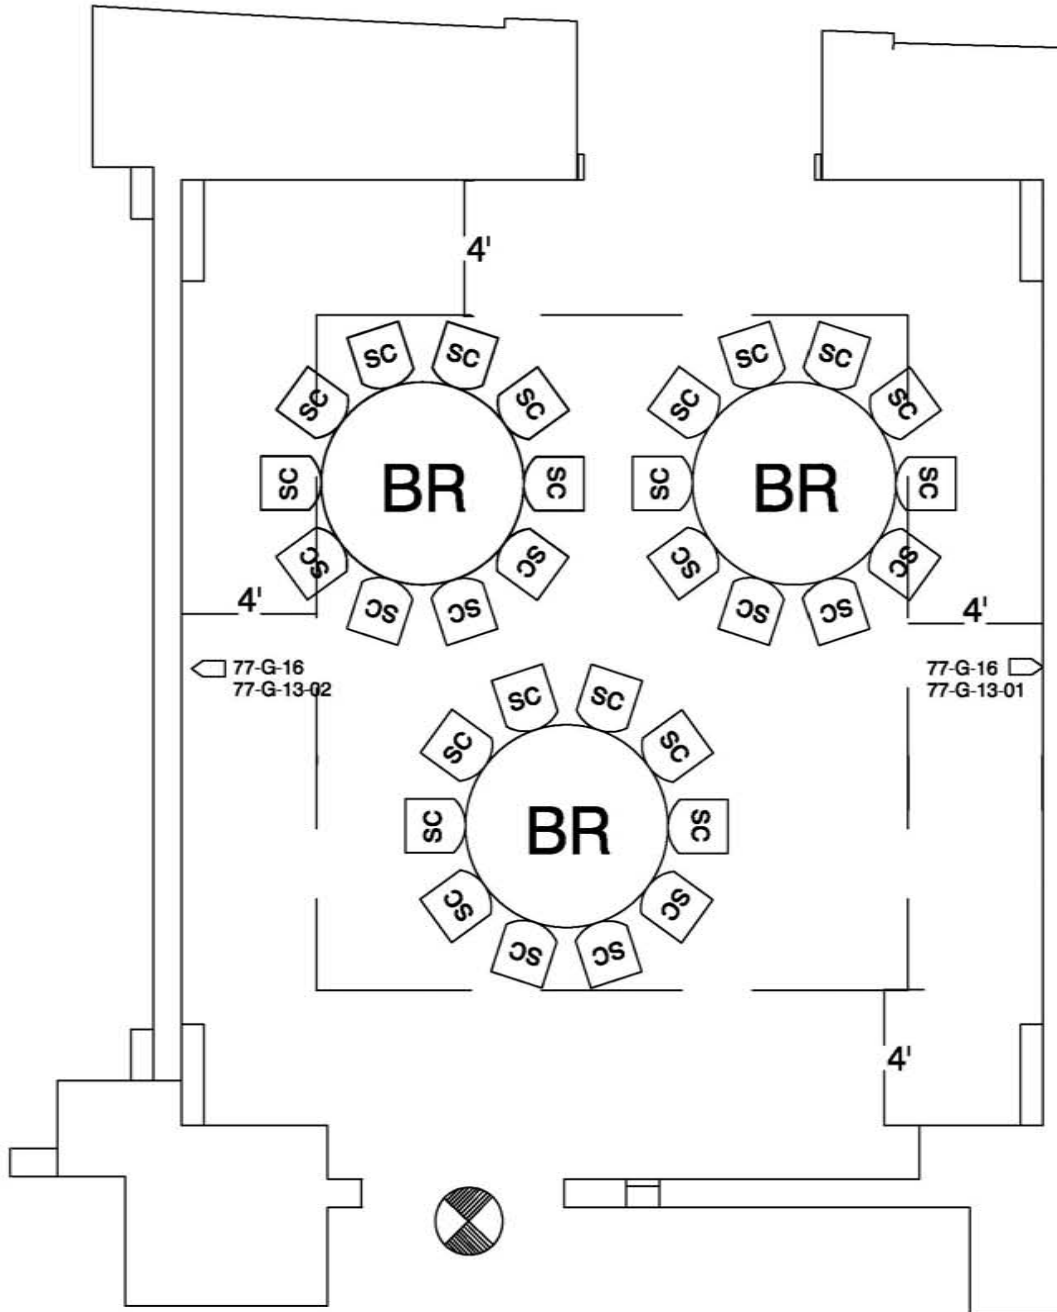

	Stacking Chair	
	8' x 30" Table	
	8' x 18" Table	
	6' x 18" Table	
	6' x 30" Table	
	72" BANQUET ROUND TABLE	
	30" COCKTAIL ROUND TABLE	
	6'X8' MEETING ROOM RISER	
	8'X8' MEETING ROOM RISER	
	3'X3' DANCE FLOOR PANELS	
	CONGRESSIONAL LECTERN STANDARD	
	STATESMAN LECTERN (VIP)	
	CONGRESSIONAL LECTERN (ADA)	
	CONGRESSIONAL LECTERN (TABLE-TOP)	
	ADA LIFT	
	ADA RAMP	
	STEP UNIT (2)	
	STEP UNIT (3)	
	STEP UNIT (5)	
	TELEPHONE	
	FIRE EXIT	

WASHINGTON
CONVENTION CENTER

Meeting Room: 153
Banquet Capacity: 30

LEGEND

	Stacking Chair	
	8' x 30" Table	
	8' x 18" Table	
	6' x 18" Table	
	6' x 30" Table	
	72" BANQUET ROUND TABLE	
	30" COCKTAIL ROUND TABLE	
	6'X8' MEETING ROOM RISER	
	8'X8' MEETING ROOM RISER	
	3'X3' DANCE FLOOR PANELS	
	CONGRESSIONAL LECTERN STANDARD	
	STATESMAN LECTERN (VIP)	
	CONGRESSIONAL LECTERN (ADA)	
	CONGRESSIONAL LECTERN (TABLE-TOP)	
	ADA LIFT	
	ADA RAMP	
	STEP UNIT (2)	
	STEP UNIT (3)	
	STEP UNIT (5)	
	TELEPHONE	
	FIRE EXIT	

Standard Set Does Not Include A Stage Platform

Drawing as of 6/24/06

Standard Set Does Not Include A Stage Platform

WASHINGTON
CONVENTION CENTER

Meeting Room: 153
Theater Capacity: 48

LEGEND

	Stacking Chair	
	8' x 30" Table	
	8' x 18" Table	
	6' x 18" Table	
	6' x 30" Table	
	72" BANQUET ROUND TABLE	
	30" COCKTAIL ROUND TABLE	
	6'X8' MEETING ROOM RISER	
	8'X8' MEETING ROOM RISER	
	3'X3' DANCE FLOOR PANELS	
	CONGRESSIONAL LECTERN STANDARD	
	STATESMAN LECTERN (VIP)	
	CONGRESSIONAL LECTERN (ADA)	
	CONGRESSIONAL LECTERN (TABLE-TOP)	
	ADA LIFT	
	ADA RAMP	
	STEP UNIT (2)	
	STEP UNIT (3)	
	STEP UNIT (5)	
	TELEPHONE	
	FIRE EXIT	