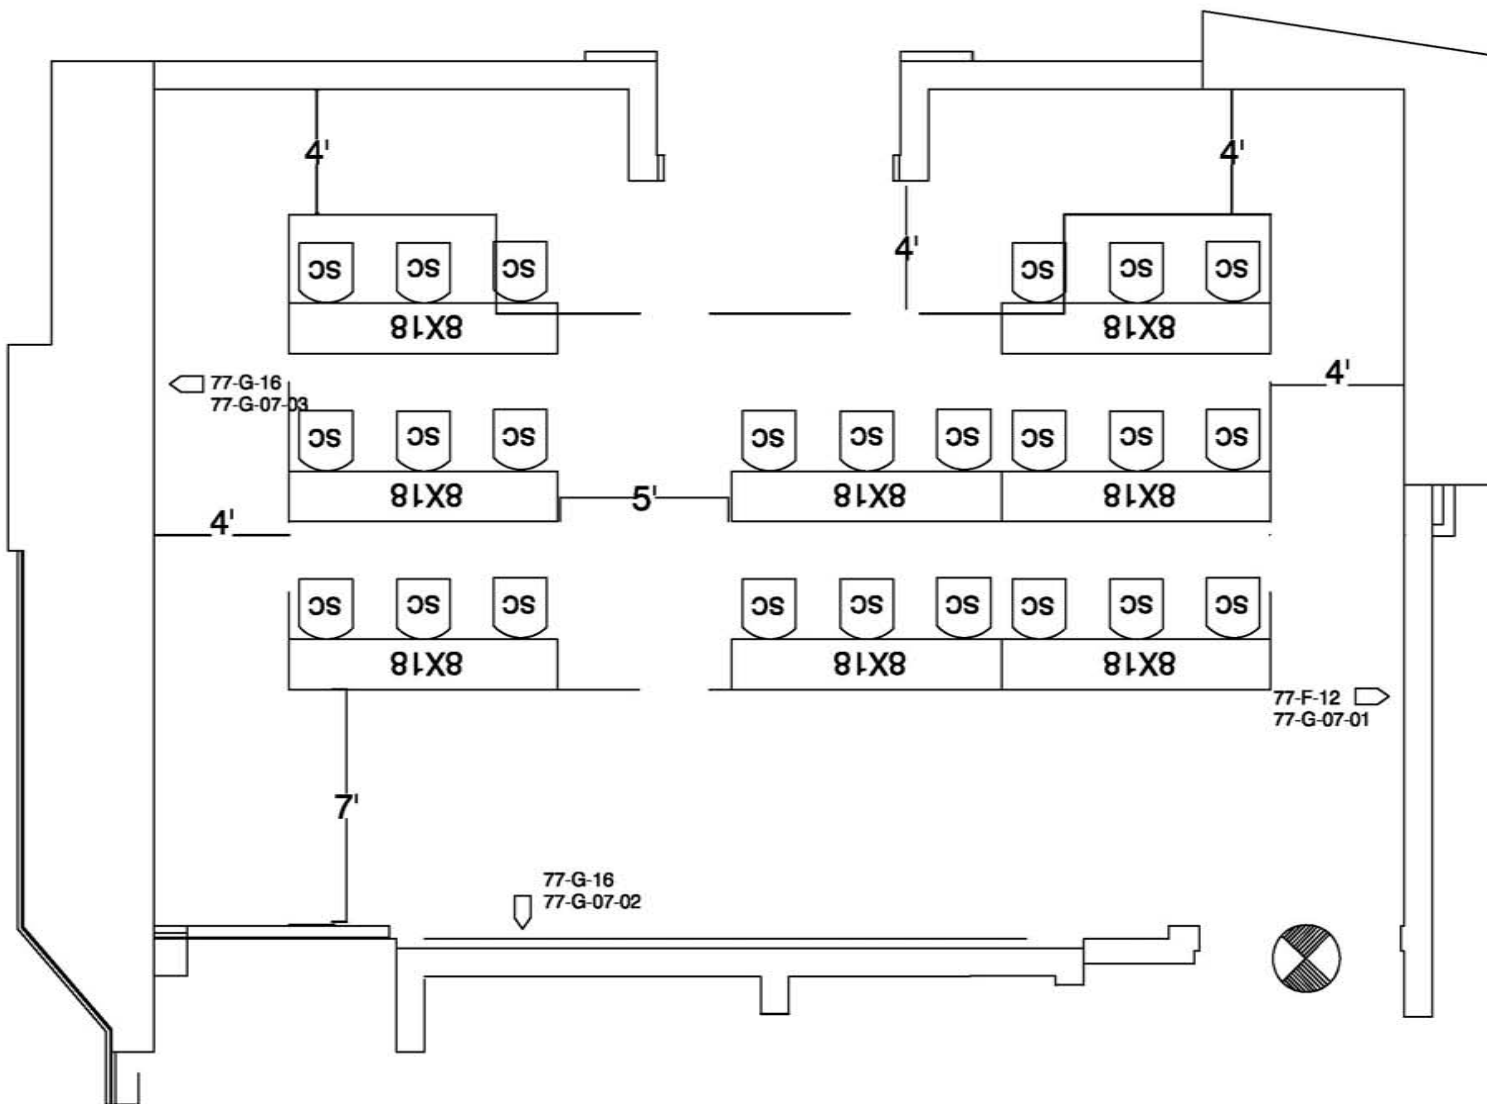

## Standard Set Does Not Include A Stage Platform

### LEGEND

	Stacking Chair	
	8' x 30" Table	
	8' x 18" Table	
	6' x 18" Table	
	6' x 30" Table	
	72" BANQUET ROUND TABLE	
	30" COCKTAIL ROUND TABLE	
	6'X8' MEETING ROOM RISER	
	8'X8' MEETING ROOM RISER	
	3'X3' DANCE FLOOR PANELS	
	CONGRESSIONAL LECTERN STANDARD	
	STATESMAN LECTERN (VIP)	
	CONGRESSIONAL LECTERN (ADA)	
	CONGRESSIONAL LECTERN (TABLE-TOP)	
	ADA LIFT	
	ADA RAMP	
	STEP UNIT (2)	
	STEP UNIT (3)	
	STEP UNIT (5)	
	TELEPHONE	
	FIRE EXIT	