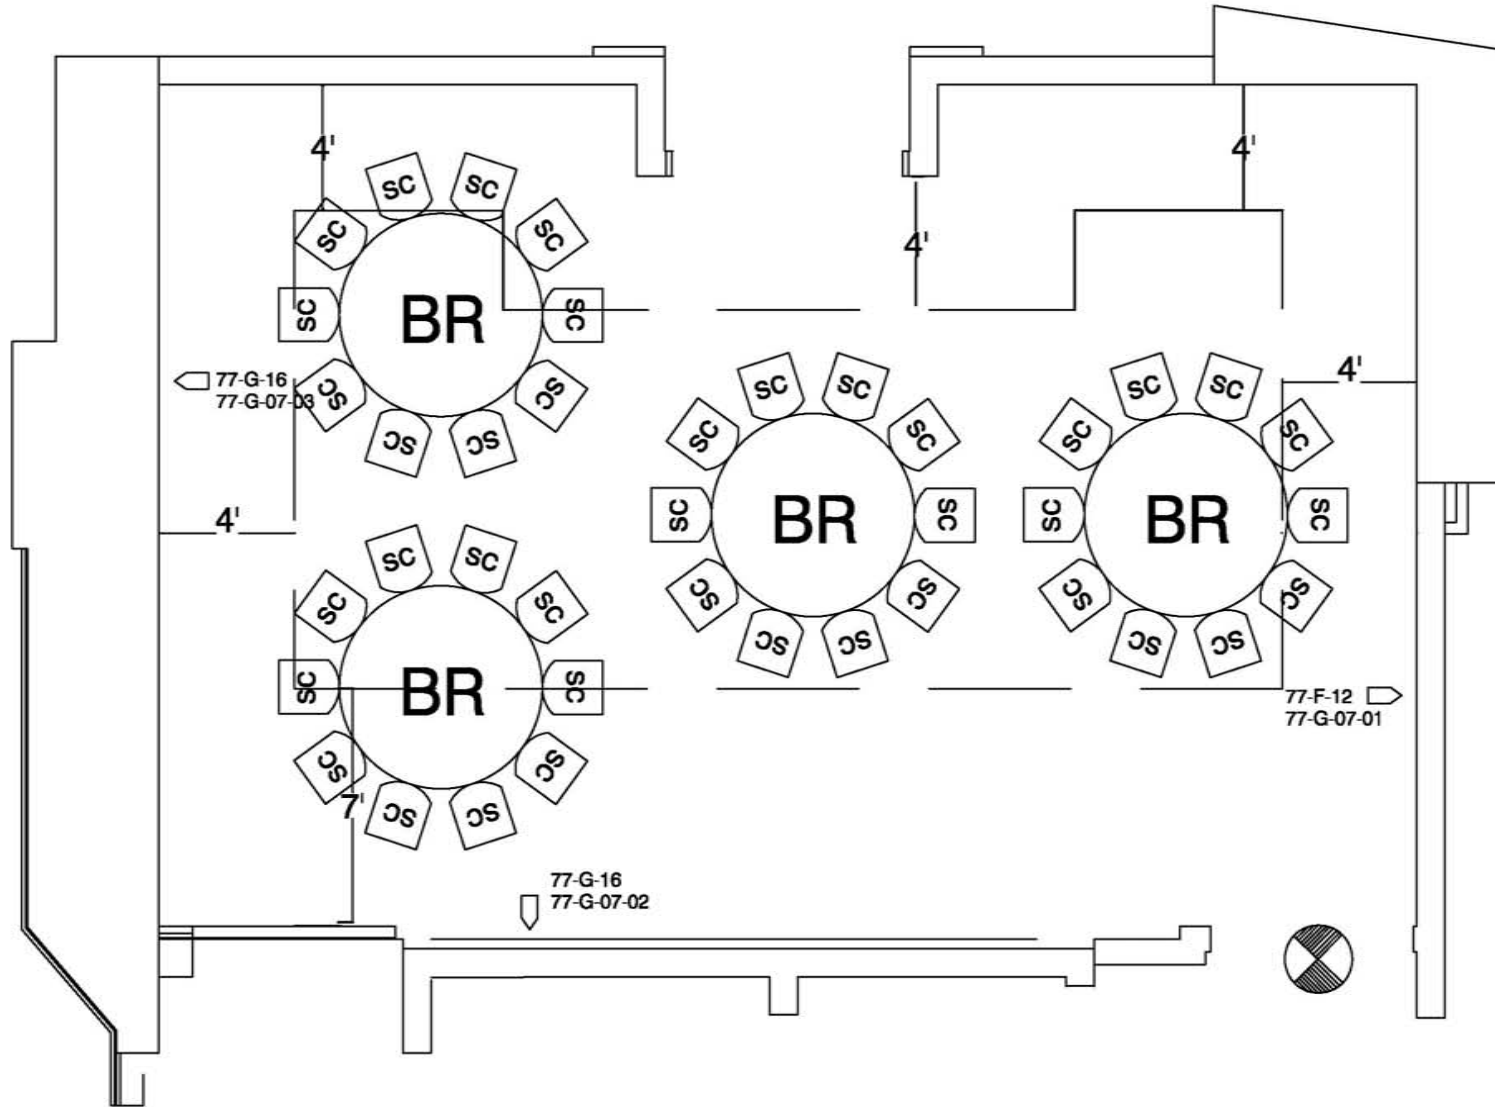

Meeting Room: 155
Banquet Capacity: 40

Standard Set Does Not Include A Stage Platform

LEGEND

	Stacking Chair	
	8' x 30" Table	
	8' x 18" Table	
	6' x 18" Table	
	6' x 30" Table	
	72" BANQUET ROUND TABLE	
	30" COCKTAIL ROUND TABLE	
	6'X8' MEETING ROOM RISER	
	8'X8' MEETING ROOM RISER	
	3'X3' DANCE FLOOR PANELS	
	CONGRESSIONAL LECTERN STANDARD	
	STATESMAN LECTERN (VIP)	
	CONGRESSIONAL LECTERN (ADA)	
	CONGRESSIONAL LECTERN (TABLE-TOP)	
	ADA LIFT	
	ADA RAMP	
	STEP UNIT (2)	
	STEP UNIT (3)	
	STEP UNIT (5)	
	TELEPHONE	
	FIRE EXIT