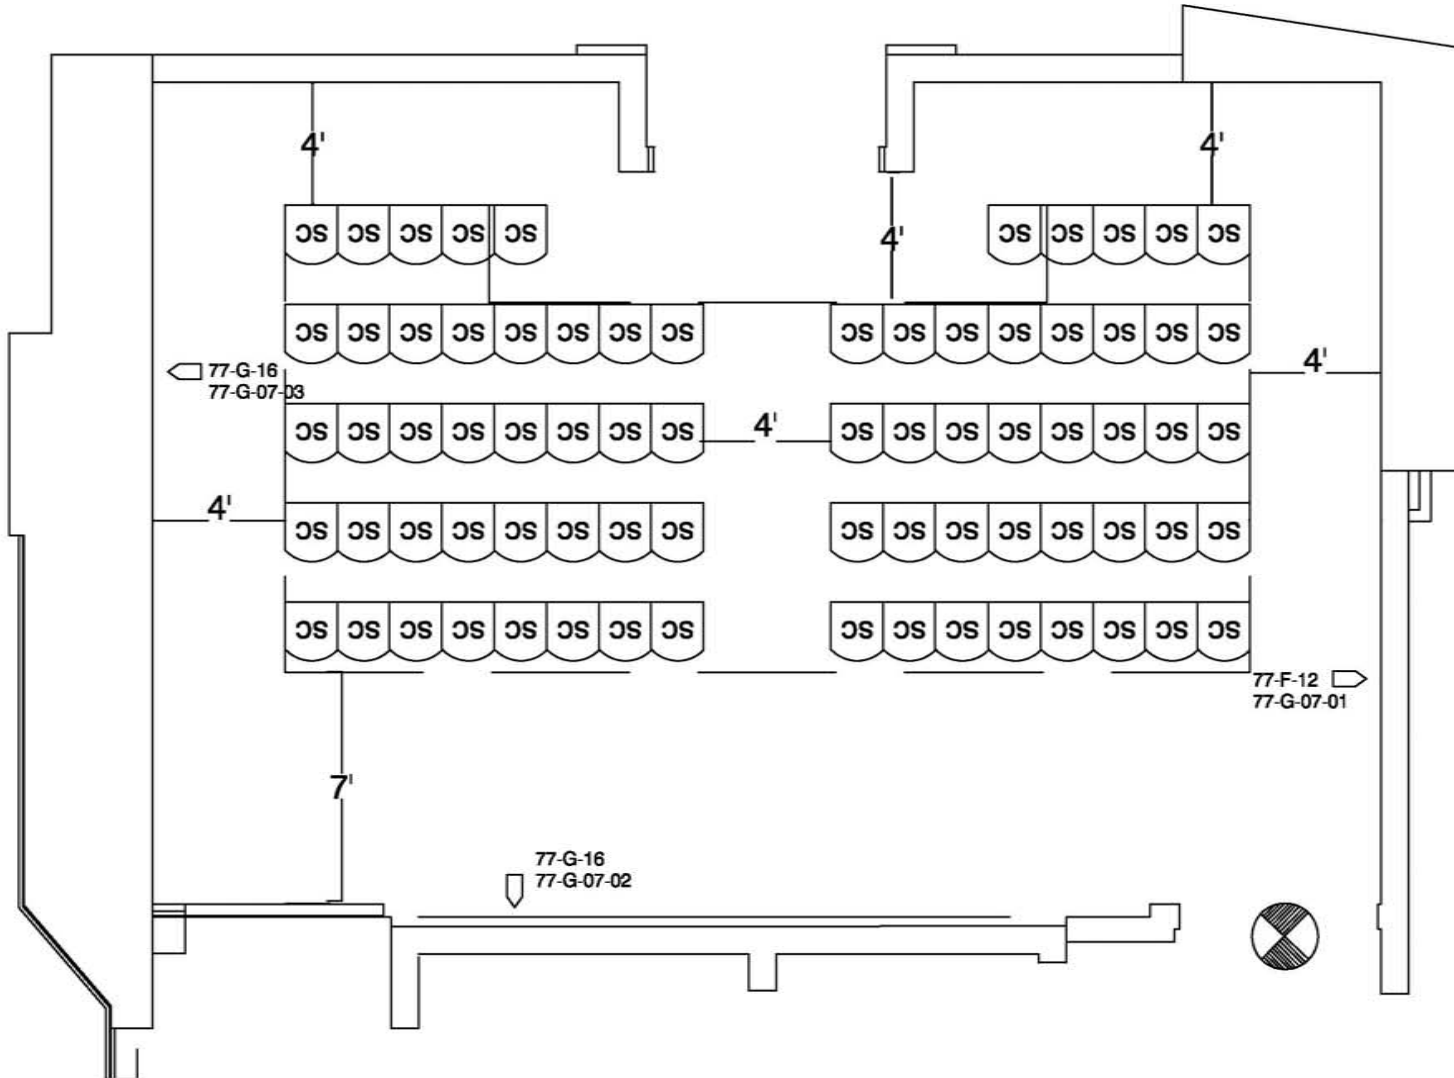

Meeting Room: 155

Theater Capacity: 74

Standard Set Does Not Include A Stage Platform

LEGEND

	Stacking Chair	
	8' x 30" Table	
	8' x 18" Table	
	6' x 18" Table	
	6' x 30" Table	
	72" BANQUET ROUND TABLE	
	30" COCKTAIL ROUND TABLE	
	6'X8' MEETING ROOM RISER	
	8'X8' MEETING ROOM RISER	
	3'X3' DANCE FLOOR PANELS	
	CONGRESSIONAL LECTERN STANDARD	
	STATESMAN LECTERN (VIP)	
	CONGRESSIONAL LECTERN (ADA)	
	CONGRESSIONAL LECTERN (TABLE-TOP)	
	ADA LIFT	
	ADA RAMP	
	STEP UNIT (2)	
	STEP UNIT (3)	
	STEP UNIT (5)	
	TELEPHONE	
	FIRE EXIT