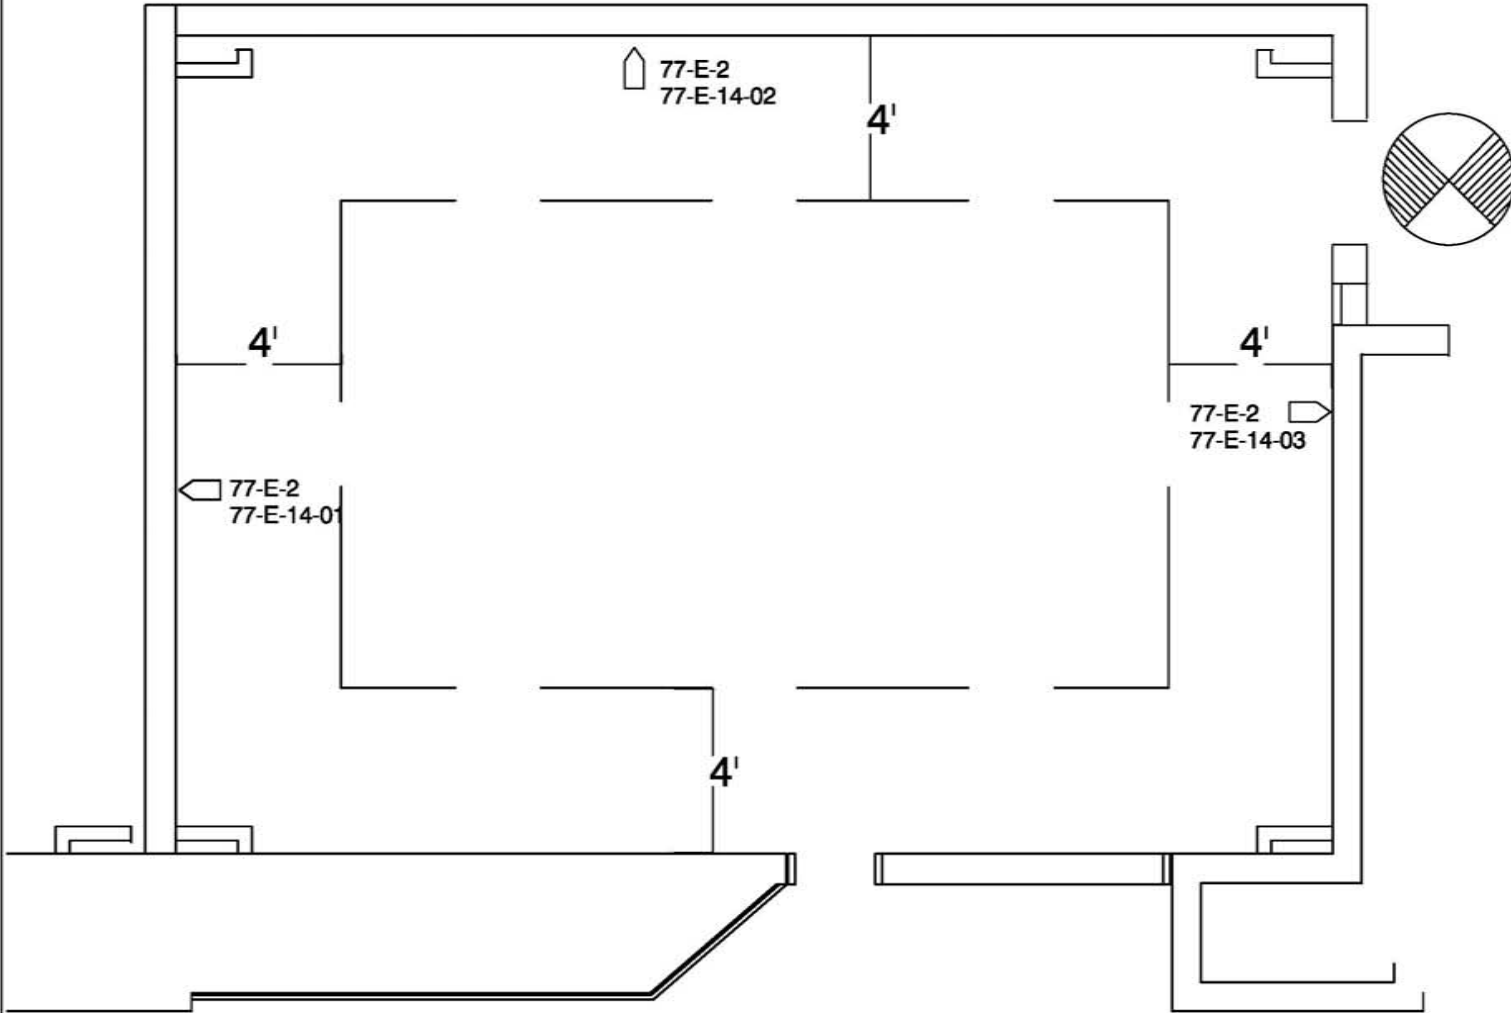

WASHINGTON CONVENTION CENTER

Meeting Room Layouts

Room 157

Meeting Room: 157

Standard Set Does Not Include A Stage Platform

LEGEND

	Stacking Chair	
	8' x 30" Table	
	8' x 18" Table	
	6' x 18" Table	
	6' x 30" Table	
	72" BANQUET ROUND TABLE	
	30" COCKTAIL ROUND TABLE	
	6'X8' MEETING ROOM RISER	
	8'X8' MEETING ROOM RISER	
	3'X3' DANCE FLOOR PANELS	
	CONGRESSIONAL LECTERN STANDARD	
	STATESMAN LECTERN (VIP)	
	CONGRESSIONAL LECTERN (ADA)	
	CONGRESSIONAL LECTERN (TABLE-TOP)	
	ADA LIFT	
	ADA RAMP	
	STEP UNIT (2)	
	STEP UNIT (3)	
	STEP UNIT (5)	
	TELEPHONE	
	FIRE EXIT	

Meeting Room: 157
Banquet Capacity: 20

Standard Set Does Not Include A Stage Platform

LEGEND

	Stacking Chair	
	8' x 30" Table	
	8' x 18" Table	
	6' x 18" Table	
	6' x 30" Table	
	72" BANQUET ROUND TABLE	
	30" COCKTAIL ROUND TABLE	
	6'X8' MEETING ROOM RISER	
	8'X8' MEETING ROOM RISER	
	3'X3' DANCE FLOOR PANELS	
	CONGRESSIONAL LECTERN STANDARD	
	STATESMAN LECTERN (VIP)	
	CONGRESSIONAL LECTERN (ADA)	
	CONGRESSIONAL LECTERN (TABLE-TOP)	
	ADA LIFT	
	ADA RAMP	
	STEP UNIT (2)	
	STEP UNIT (3)	
	STEP UNIT (5)	
	TELEPHONE	
	FIRE EXIT	

Meeting Room: 157
Theater Capacity: 40

Standard Set Does Not Include A Stage Platform

LEGEND

	Stacking Chair	
	8' x 30" Table	
	8' x 18" Table	
	6' x 18" Table	
	6' x 30" Table	
	72" BANQUET ROUND TABLE	
	30" COCKTAIL ROUND TABLE	
	6'X8' MEETING ROOM RISER	
	8'X8' MEETING ROOM RISER	
	3'X3' DANCE FLOOR PANELS	
	CONGRESSIONAL LECTERN STANDARD	
	STATESMAN LECTERN (VIP)	
	CONGRESSIONAL LECTERN (ADA)	
	CONGRESSIONAL LECTERN (TABLE-TOP)	
	ADA LIFT	
	ADA RAMP	
	STEP UNIT (2)	
	STEP UNIT (3)	
	STEP UNIT (5)	
	TELEPHONE	
	FIRE EXIT	