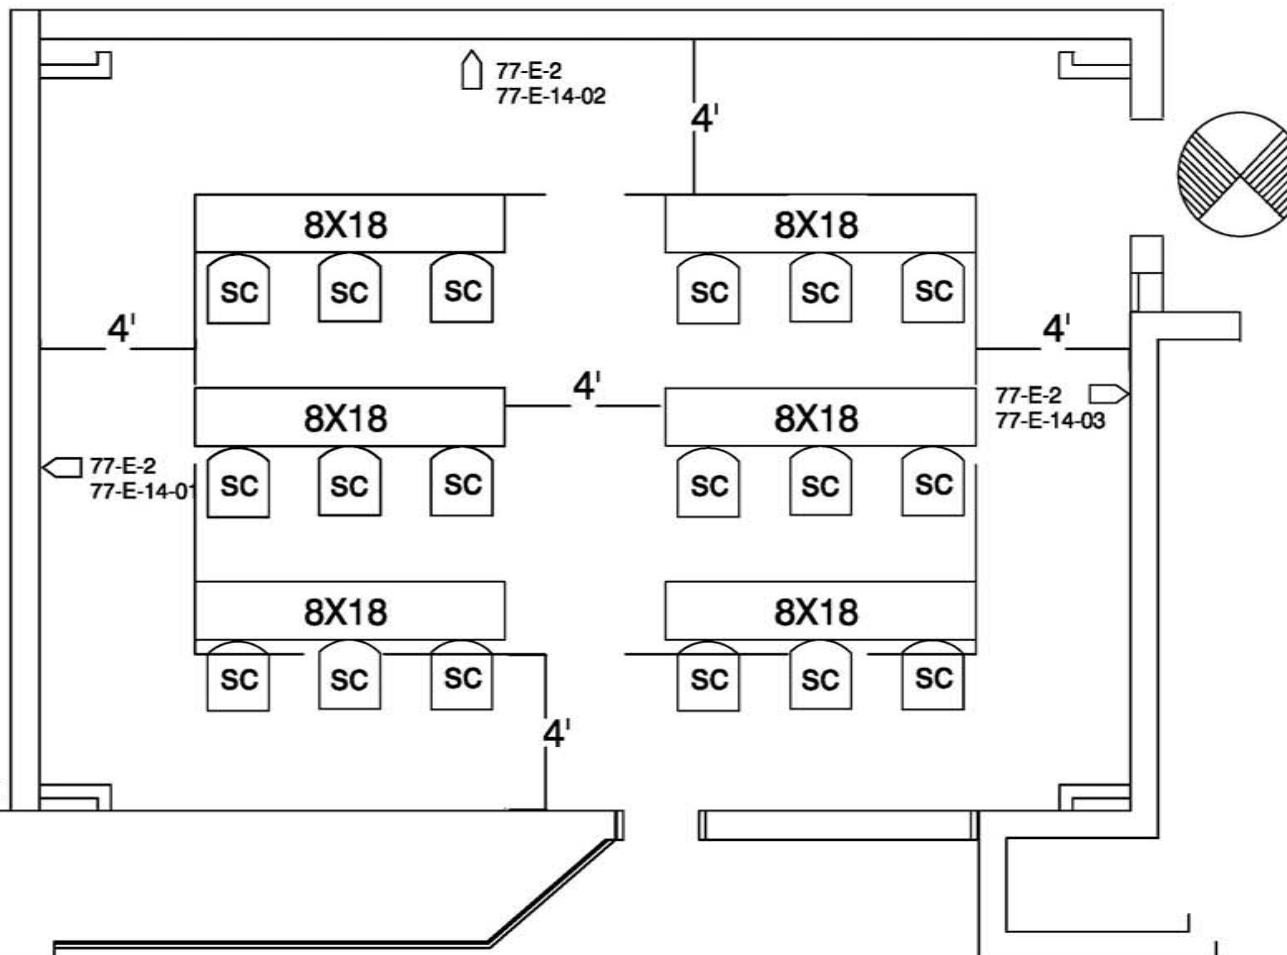

Meeting Room: 157
Banquet Capacity: 20

Standard Set Does Not Include A Stage Platform

LEGEND

	Stacking Chair	
	8' x 30" Table	
	8' x 18" Table	
	6' x 18" Table	
	6' x 30" Table	
	72" BANQUET ROUND TABLE	
	30" COCKTAIL ROUND TABLE	
	6'X8' MEETING ROOM RISER	
	8'X8' MEETING ROOM RISER	
	3'X3' DANCE FLOOR PANELS	
	CONGRESSIONAL LECTERN STANDARD	
	STATESMAN LECTERN (VIP)	
	CONGRESSIONAL LECTERN (ADA)	
	CONGRESSIONAL LECTERN (TABLE-TOP)	
	ADA LIFT	
	ADA RAMP	
	STEP UNIT (2)	
	STEP UNIT (3)	
	STEP UNIT (5)	
	TELEPHONE	
	FIRE EXIT	

Meeting Room: 157
Theater Capacity: 40

Standard Set Does Not Include A Stage Platform

LEGEND

	Stacking Chair	
	8' x 30" Table	
	8' x 18" Table	
	6' x 18" Table	
	6' x 30" Table	
	72" BANQUET ROUND TABLE	
	30" COCKTAIL ROUND TABLE	
	6'X8' MEETING ROOM RISER	
	8'X8' MEETING ROOM RISER	
	3'X3' DANCE FLOOR PANELS	
	CONGRESSIONAL LECTERN STANDARD	
	STATESMAN LECTERN (VIP)	
	CONGRESSIONAL LECTERN (ADA)	
	CONGRESSIONAL LECTERN (TABLE-TOP)	
	ADA LIFT	
	ADA RAMP	
	STEP UNIT (2)	
	STEP UNIT (3)	
	STEP UNIT (5)	
	TELEPHONE	
	FIRE EXIT	

Meeting Room: 157
Classroom Capacity: 18

LEGEND

Standard Set Does Not Include A Stage Platform

	Stacking Chair	
	8' x 30" Table	
	8' x 18" Table	
	6' x 18" Table	
	6' x 30" Table	
	72" BANQUET ROUND TABLE	
	30" COCKTAIL ROUND TABLE	
	6'X8' MEETING ROOM RISER	
	8'X8' MEETING ROOM RISER	
	3'X3' DANCE FLOOR PANELS	
	CONGRESSIONAL LECTERN STANDARD	
	STATESMAN LECTERN (VIP)	
	CONGRESSIONAL LECTERN (ADA)	
	CONGRESSIONAL LECTERN (TABLE-TOP)	
	ADA LIFT	
	ADA RAMP	
	STEP UNIT (2)	
	STEP UNIT (3)	
	STEP UNIT (5)	
	TELEPHONE	
	FIRE EXIT	