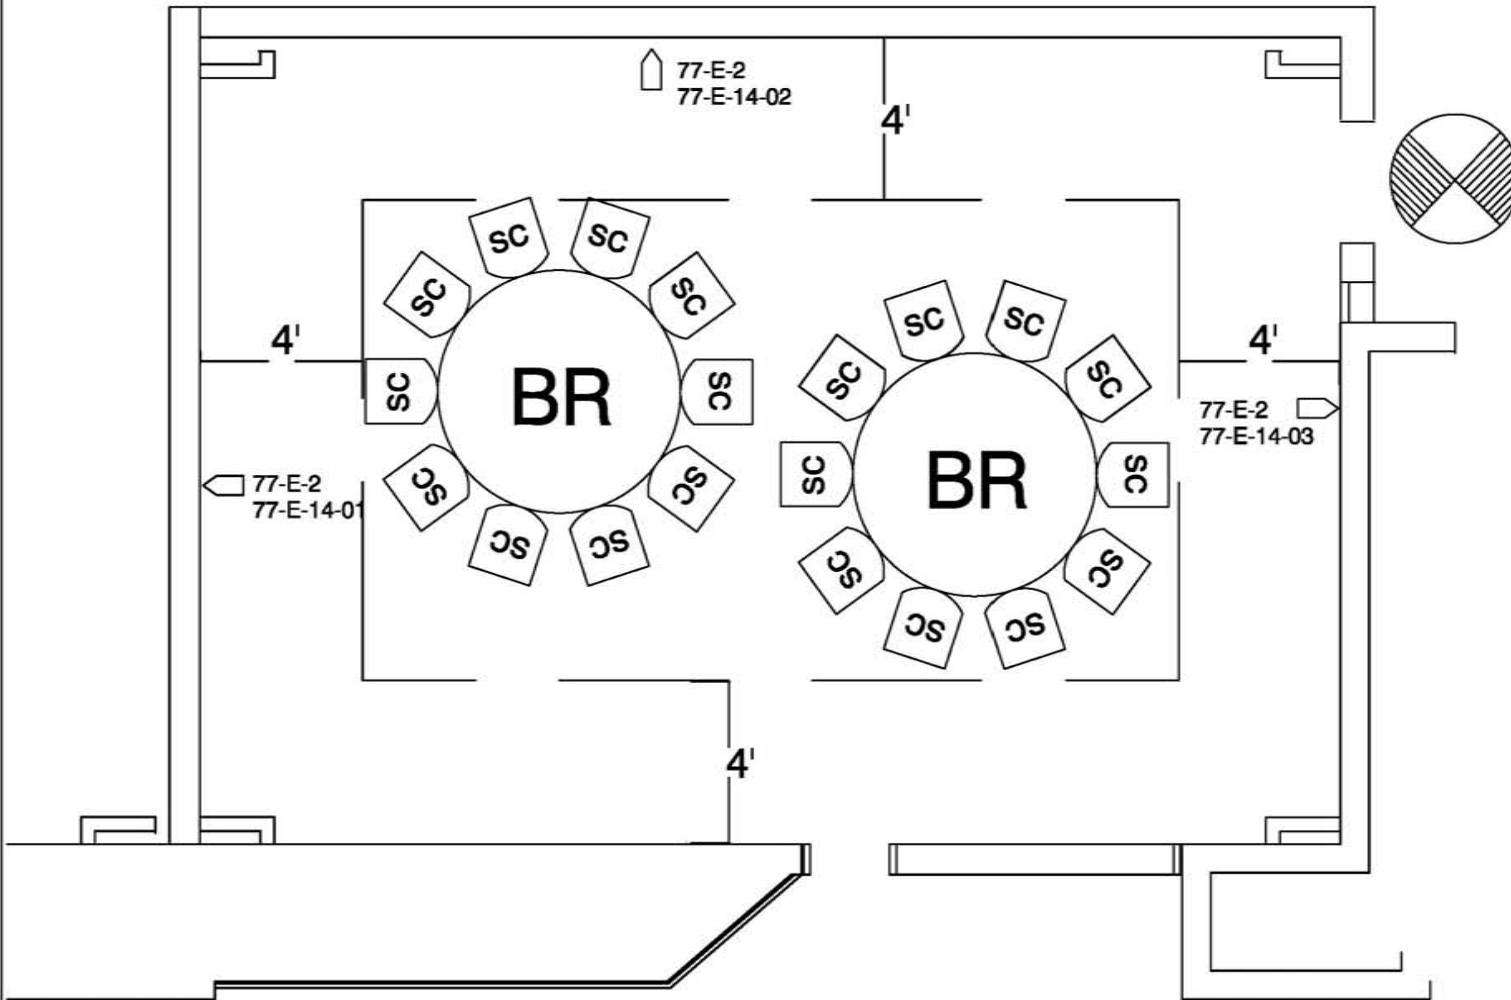

WASHINGTON CONVENTION CENTER

Meeting Room Layouts

Room 157

Meeting Room: 157

Standard Set Does Not Include A Stage Platform

LEGEND

	Stacking Chair	
	8' x 30" Table	
	8' x 18" Table	
	6' x 18" Table	
	6' x 30" Table	
	72" BANQUET ROUND TABLE	
	30" COCKTAIL ROUND TABLE	
	6'X8' MEETING ROOM RISER	
	8'X8' MEETING ROOM RISER	
	3'X3' DANCE FLOOR PANELS	
	CONGRESSIONAL LECTERN STANDARD	
	STATESMAN LECTERN (VIP)	
	CONGRESSIONAL LECTERN (ADA)	
	CONGRESSIONAL LECTERN (TABLE-TOP)	
	ADA LIFT	
	ADA RAMP	
	STEP UNIT (2)	
	STEP UNIT (3)	
	STEP UNIT (5)	
	TELEPHONE	
	FIRE EXIT	

Meeting Room: 157
Banquet Capacity: 20

Standard Set Does Not Include A Stage Platform

LEGEND

	Stacking Chair	
	8' x 30" Table	
	8' x 18" Table	
	6' x 18" Table	
	6' x 30" Table	
	72" BANQUET ROUND TABLE	
	30" COCKTAIL ROUND TABLE	
	6'X8' MEETING ROOM RISER	
	8'X8' MEETING ROOM RISER	
	3'X3' DANCE FLOOR PANELS	
	CONGRESSIONAL LECTERN STANDARD	
	STATESMAN LECTERN (VIP)	
	CONGRESSIONAL LECTERN (ADA)	
	CONGRESSIONAL LECTERN (TABLE-TOP)	
	ADA LIFT	
	ADA RAMP	
	STEP UNIT (2)	
	STEP UNIT (3)	
	STEP UNIT (5)	
	TELEPHONE	
	FIRE EXIT	

Meeting Room: 157
Theater Capacity: 40

Standard Set Does Not Include A Stage Platform

LEGEND

	Stacking Chair	
	8' x 30" Table	
	8' x 18" Table	
	6' x 18" Table	
	6' x 30" Table	
	72" BANQUET ROUND TABLE	
	30" COCKTAIL ROUND TABLE	
	6'X8' MEETING ROOM RISER	
	8'X8' MEETING ROOM RISER	
	3'X3' DANCE FLOOR PANELS	
	CONGRESSIONAL LECTERN STANDARD	
	STATESMAN LECTERN (VIP)	
	CONGRESSIONAL LECTERN (ADA)	
	CONGRESSIONAL LECTERN (TABLE-TOP)	
	ADA LIFT	
	ADA RAMP	
	STEP UNIT (2)	
	STEP UNIT (3)	
	STEP UNIT (5)	
	TELEPHONE	
	FIRE EXIT	