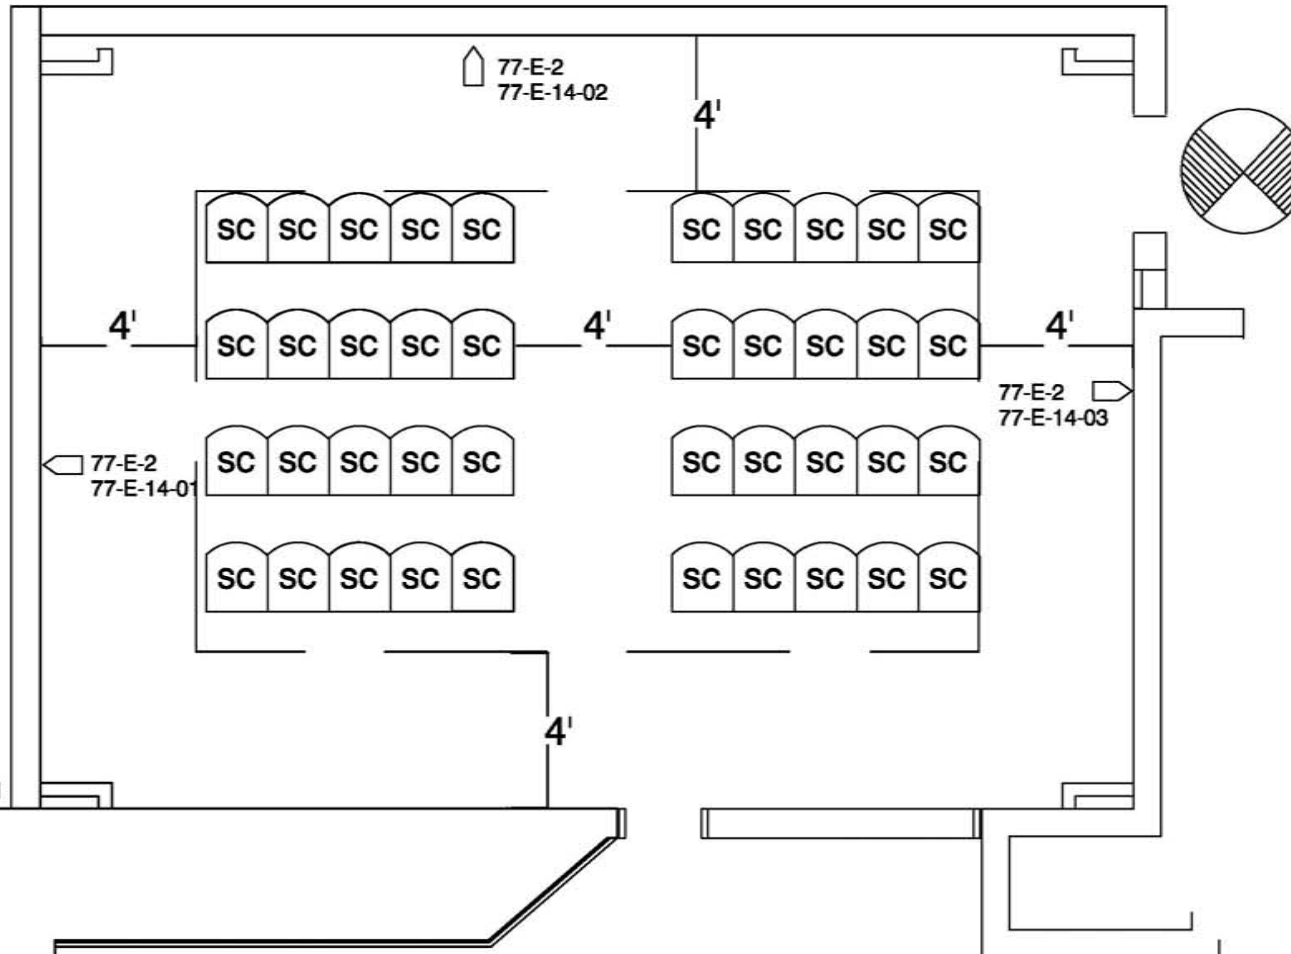

WASHINGTON CONVENTION CENTER

Meeting Room Layouts

Room 157

Meeting Room: 157

Standard Set Does Not Include A Stage Platform

LEGEND

	Stacking Chair	
	8' x 30" Table	
	8' x 18" Table	
	6' x 18" Table	
	6' x 30" Table	
	72" BANQUET ROUND TABLE	
	30" COCKTAIL ROUND TABLE	
	6'X8' MEETING ROOM RISER	
	8'X8' MEETING ROOM RISER	
	3'X3' DANCE FLOOR PANELS	
	CONGRESSIONAL LECTERN STANDARD	
	STATESMAN LECTERN (VIP)	
	CONGRESSIONAL LECTERN (ADA)	
	CONGRESSIONAL LECTERN (TABLE-TOP)	
	ADA LIFT	
	ADA RAMP	
	STEP UNIT (2)	
	STEP UNIT (3)	
	STEP UNIT (5)	
	TELEPHONE	
	FIRE EXIT	

Meeting Room: 157
Banquet Capacity: 20

Standard Set Does Not Include A Stage Platform

LEGEND

	Stacking Chair	
	8' x 30" Table	
	8' x 18" Table	
	6' x 18" Table	
	6' x 30" Table	
	72" BANQUET ROUND TABLE	
	30" COCKTAIL ROUND TABLE	
	6'X8' MEETING ROOM RISER	
	8'X8' MEETING ROOM RISER	
	3'X3' DANCE FLOOR PANELS	
	CONGRESSIONAL LECTERN STANDARD	
	STATESMAN LECTERN (VIP)	
	CONGRESSIONAL LECTERN (ADA)	
	CONGRESSIONAL LECTERN (TABLE-TOP)	
	ADA LIFT	
	ADA RAMP	
	STEP UNIT (2)	
	STEP UNIT (3)	
	STEP UNIT (5)	
	TELEPHONE	
	FIRE EXIT	

Meeting Room: 157
Theater Capacity: 40

Standard Set Does Not Include A Stage Platform

LEGEND

	Stacking Chair	
	8' x 30" Table	
	8' x 18" Table	
	6' x 18" Table	
	6' x 30" Table	
	72" BANQUET ROUND TABLE	
	30" COCKTAIL ROUND TABLE	
	6'X8' MEETING ROOM RISER	
	8'X8' MEETING ROOM RISER	
	3'X3' DANCE FLOOR PANELS	
	CONGRESSIONAL LECTERN STANDARD	
	STATESMAN LECTERN (VIP)	
	CONGRESSIONAL LECTERN (ADA)	
	CONGRESSIONAL LECTERN (TABLE-TOP)	
	ADA LIFT	
	ADA RAMP	
	STEP UNIT (2)	
	STEP UNIT (3)	
	STEP UNIT (5)	
	TELEPHONE	
	FIRE EXIT	