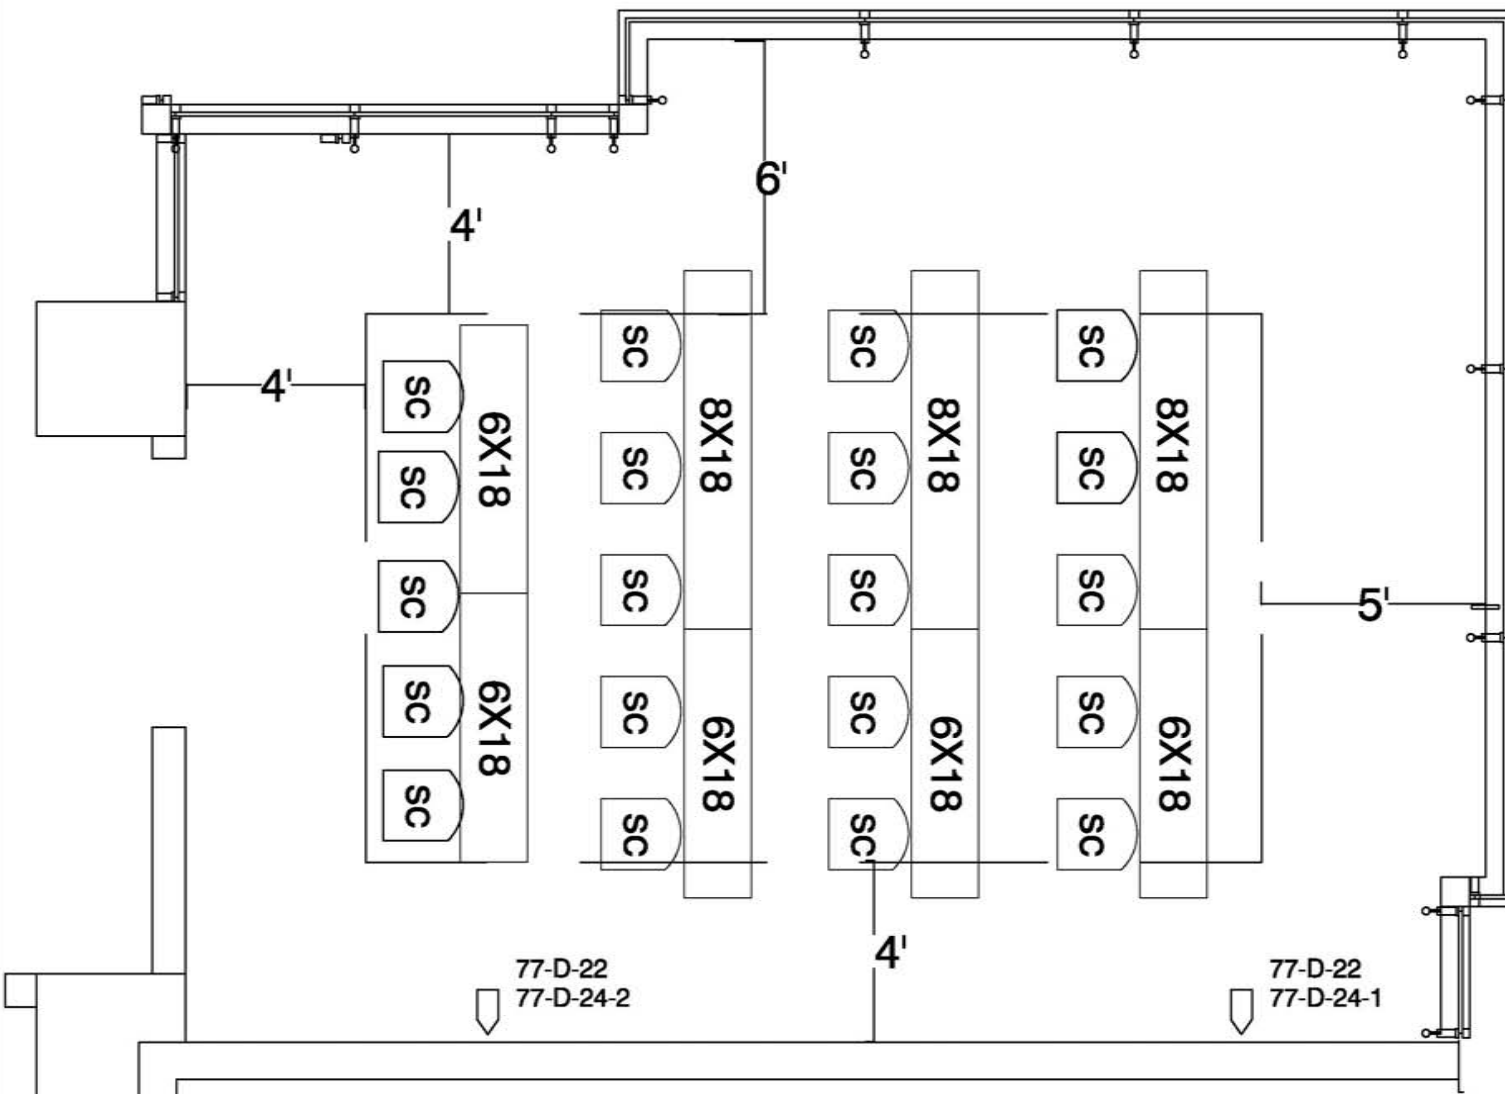

Meeting Room: 205
Classroom Capacity: 20

LEGEND

	Stacking Chair	
	8' x 30" Table	
	8' x 18" Table	
	6' x 18" Table	
	6' x 30" Table	
	72" BANQUET ROUND TABLE	
	30" COCKTAIL ROUND TABLE	
	6'X8' MEETING ROOM RISER	
	8'X8' MEETING ROOM RISER	
	3'X3' DANCE FLOOR PANELS	
	CONGRESSIONAL LECTERN STANDARD	
	STATESMAN LECTERN (VIP)	
	CONGRESSIONAL LECTERN (ADA)	
	CONGRESSIONAL LECTERN (TABLE-TOP)	
	ADA LIFT	
	ADA RAMP	
	STEP UNIT (2)	
	STEP UNIT (3)	
	STEP UNIT (5)	
	TELEPHONE	
	FIRE EXIT	

This Layout Does Not Allow Room For a Head Table
Eliminate One Row of Tables To Place a Head Table