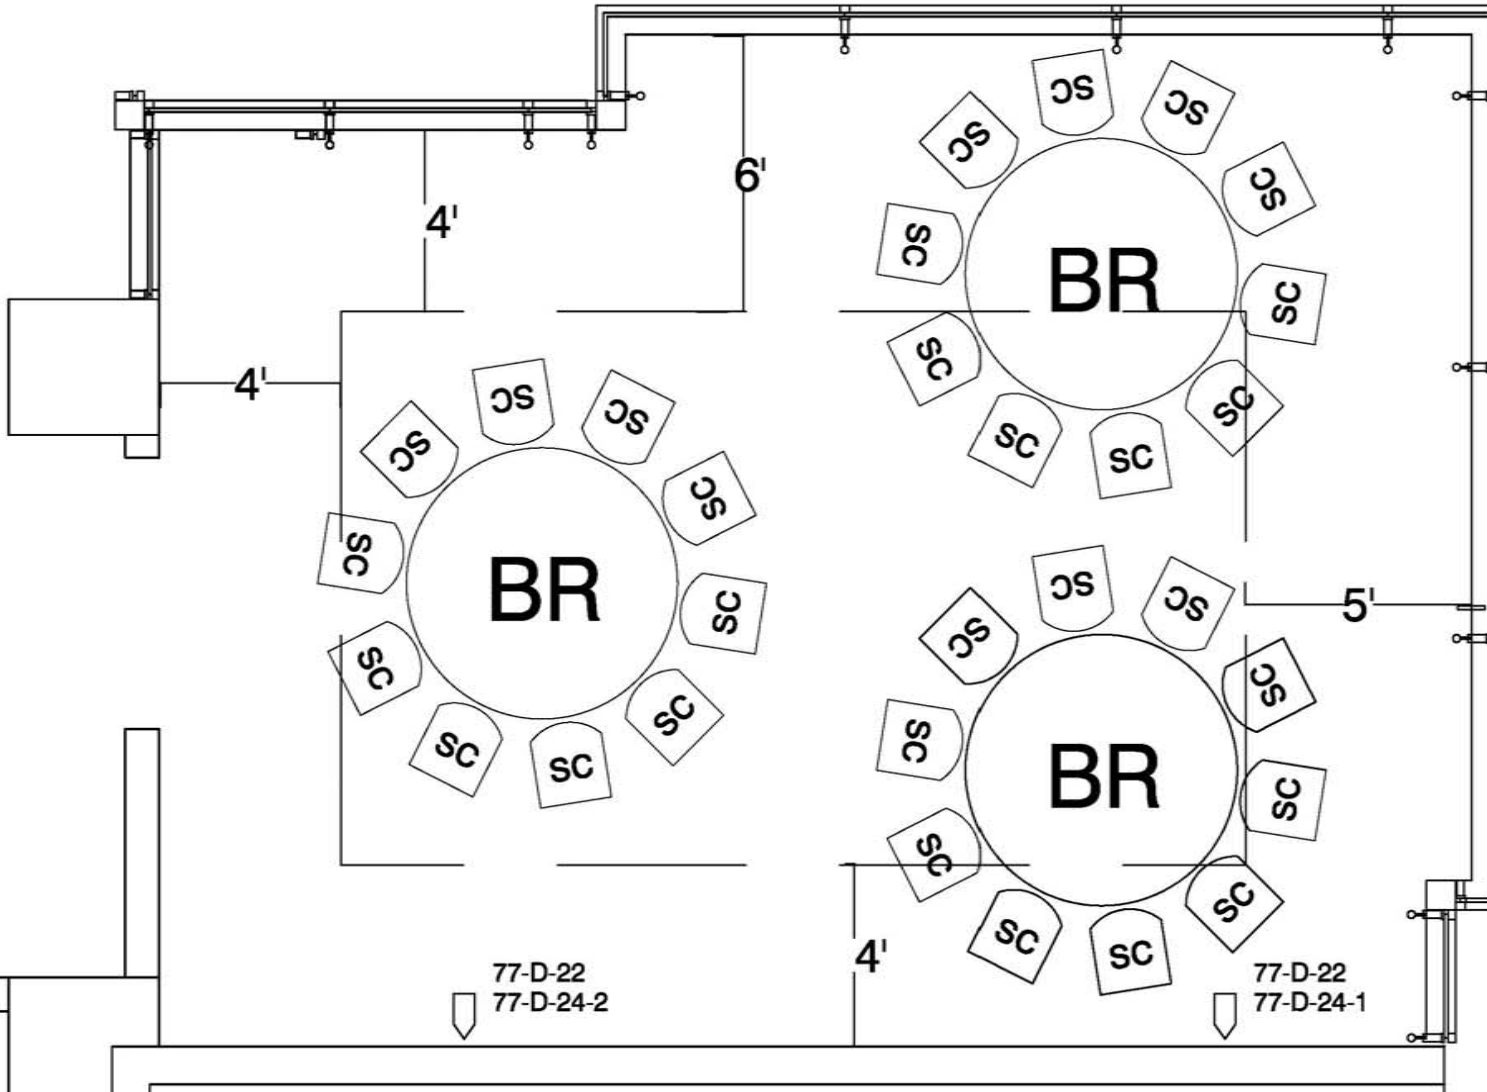

# Meeting Room Layouts

## LEGEND

SC	Stacking Chair	
8X30	8' x 30" Table	
8X18	8' x 18" Table	
6X18	6' x 18" Table	
6x30	6' x 30" Table	
BR	72" BANQUET ROUND TABLE	
CR	30" COCKTAIL ROUND TABLE	
6X8 RISER	6'X8' MEETING ROOM RISER	
8X8 RISER	8'X8' MEETING ROOM RISER	
DF	3'X3' DANCE FLOOR PANELS	
CL-S	CONGRESSIONAL LECTERN STANDARD	
SL-VIP	STATESMAN LECTERN (VIP)	
CL-ADA	CONGRESSIONAL LECTERN (ADA)	
CL-TT	CONGRESSIONAL LECTERN (TABLE-TOP)	
LIFT	ADA LIFT	
RAMP	ADA RAMP	
	STEP UNIT (2)	
	STEP UNIT (3)	
	STEP UNIT (5)	
↑	TELEPHONE	
⊗	FIRE EXIT	

This Layout Does Not Allow Room For a Head Table  
Eliminate One Row of Tables To Place a Head Table

Meeting Room: 205  
Banquet Capacity: 30

### LEGEND

	Stacking Chair	
	8' x 30" Table	
	8' x 18" Table	
	6' x 18" Table	
	6' x 30" Table	
	72" BANQUET ROUND TABLE	
	30" COCKTAIL ROUND TABLE	
	6'X8' MEETING ROOM RISER	
	8'X8' MEETING ROOM RISER	
	3'X3' DANCE FLOOR PANELS	
	CONGRESSIONAL LECTERN STANDARD	
	STATESMAN LECTERN (VIP)	
	CONGRESSIONAL LECTERN (ADA)	
	CONGRESSIONAL LECTERN (TABLE-TOP)	
	ADA LIFT	
	ADA RAMP	
	STEP UNIT (2)	
	STEP UNIT (3)	
	STEP UNIT (5)	
	TELEPHONE	
	FIRE EXIT	