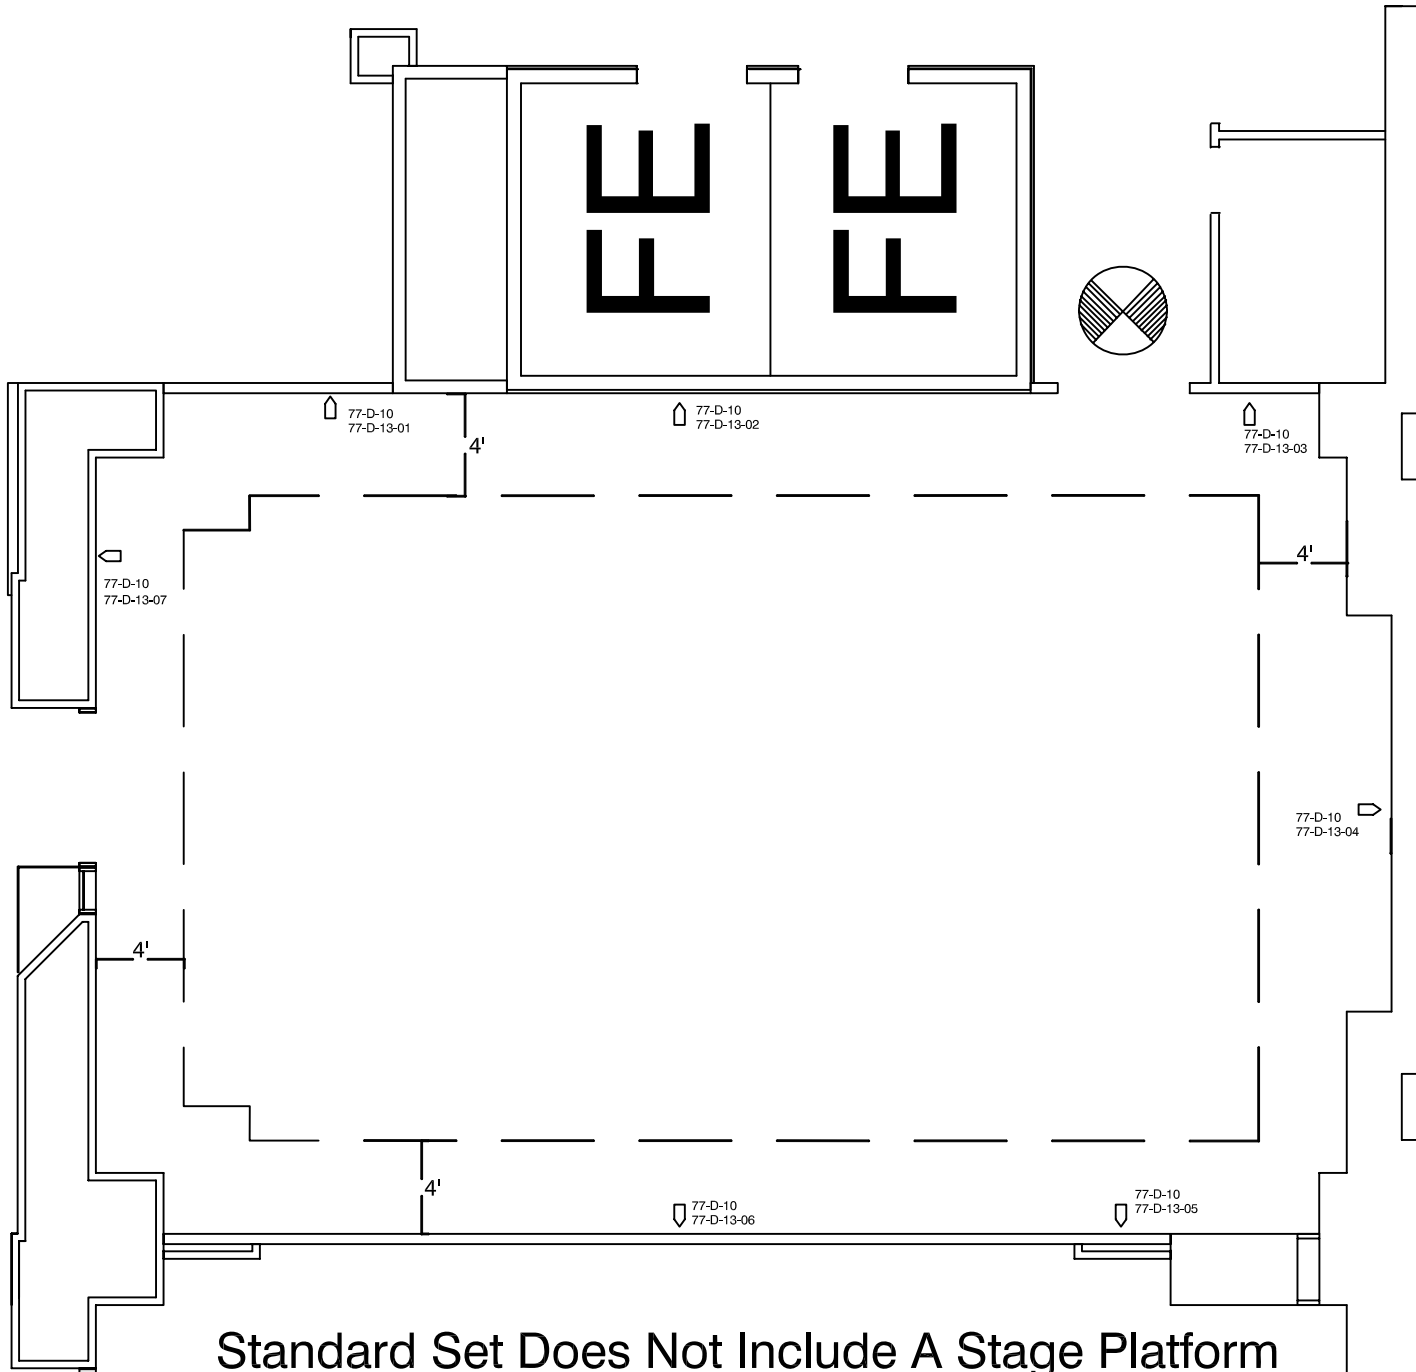

WASHINGTON
CONVENTION CENTER

Meeting Room: 101

LEGEND

	Stacking Chair	
	8' x 30" Table	
	8' x 18" Table	
	6' x 18" Table	
	6' x 30" Table	
	72" BANQUET ROUND TABLE	
	30" COCKTAIL ROUND TABLE	
	6'X8' MEETING ROOM RISER	
	8'X8' MEETING ROOM RISER	
	3'X3' DANCE FLOOR PANELS	
	CONGRESSIONAL LECTERN STANDARD	
	STATESMAN LECTERN (VIP)	
	CONGRESSIONAL LECTERN (ADA)	
	CONGRESSIONAL LECTERN (TABLE-TOP)	
	ADA LIFT	
	ADA RAMP	
	STEP UNIT (2)	
	STEP UNIT (3)	
	STEP UNIT (5)	
	TELEPHONE	
	FIRE EXIT	

Standard Set Does Not Include A Stage Platform

WASHINGTON CONVENTION CENTER

Meeting Room: 101
Banquet Capacity: 120

LEGEND

	Stacking Chair	
	8' x 30" Table	
	8' x 18" Table	
	6' x 18" Table	
	6' x 30" Table	
	72" BANQUET ROUND TABLE	
	30" COCKTAIL ROUND TABLE	
	6'X8' MEETING ROOM RISER	
	8'X8' MEETING ROOM RISER	
	3'X3' DANCE FLOOR PANELS	
	CONGRESSIONAL LECTERN STANDARD	
	STATESMAN LECTERN (VIP)	
	CONGRESSIONAL LECTERN (ADA)	
	CONGRESSIONAL LECTERN (TABLE-TOP)	
	ADA LIFT	
	ADA RAMP	
	STEP UNIT (2)	
	STEP UNIT (3)	
	STEP UNIT (5)	
	TELEPHONE	
	FIRE EXIT	

WASHINGTON
CONVENTION CENTER

Meeting Room: 101
Theater Capacity: 206

LEGEND

	Stacking Chair	
	8' x 30" Table	
	8' x 18" Table	
	6' x 18" Table	
	6' x 30" Table	
	72" BANQUET ROUND TABLE	
	30" COCKTAIL ROUND TABLE	
	6'X8' MEETING ROOM RISER	
	8'X8' MEETING ROOM RISER	
	3'X3' DANCE FLOOR PANELS	
	CONGRESSIONAL LECTERN STANDARD	
	STATESMAN LECTERN (VIP)	
	CONGRESSIONAL LECTERN (ADA)	
	CONGRESSIONAL LECTERN (TABLE-TOP)	
	ADA LIFT	
	ADA RAMP	
	STEP UNIT (2)	
	STEP UNIT (3)	
	STEP UNIT (5)	
	TELEPHONE	
	FIRE EXIT	