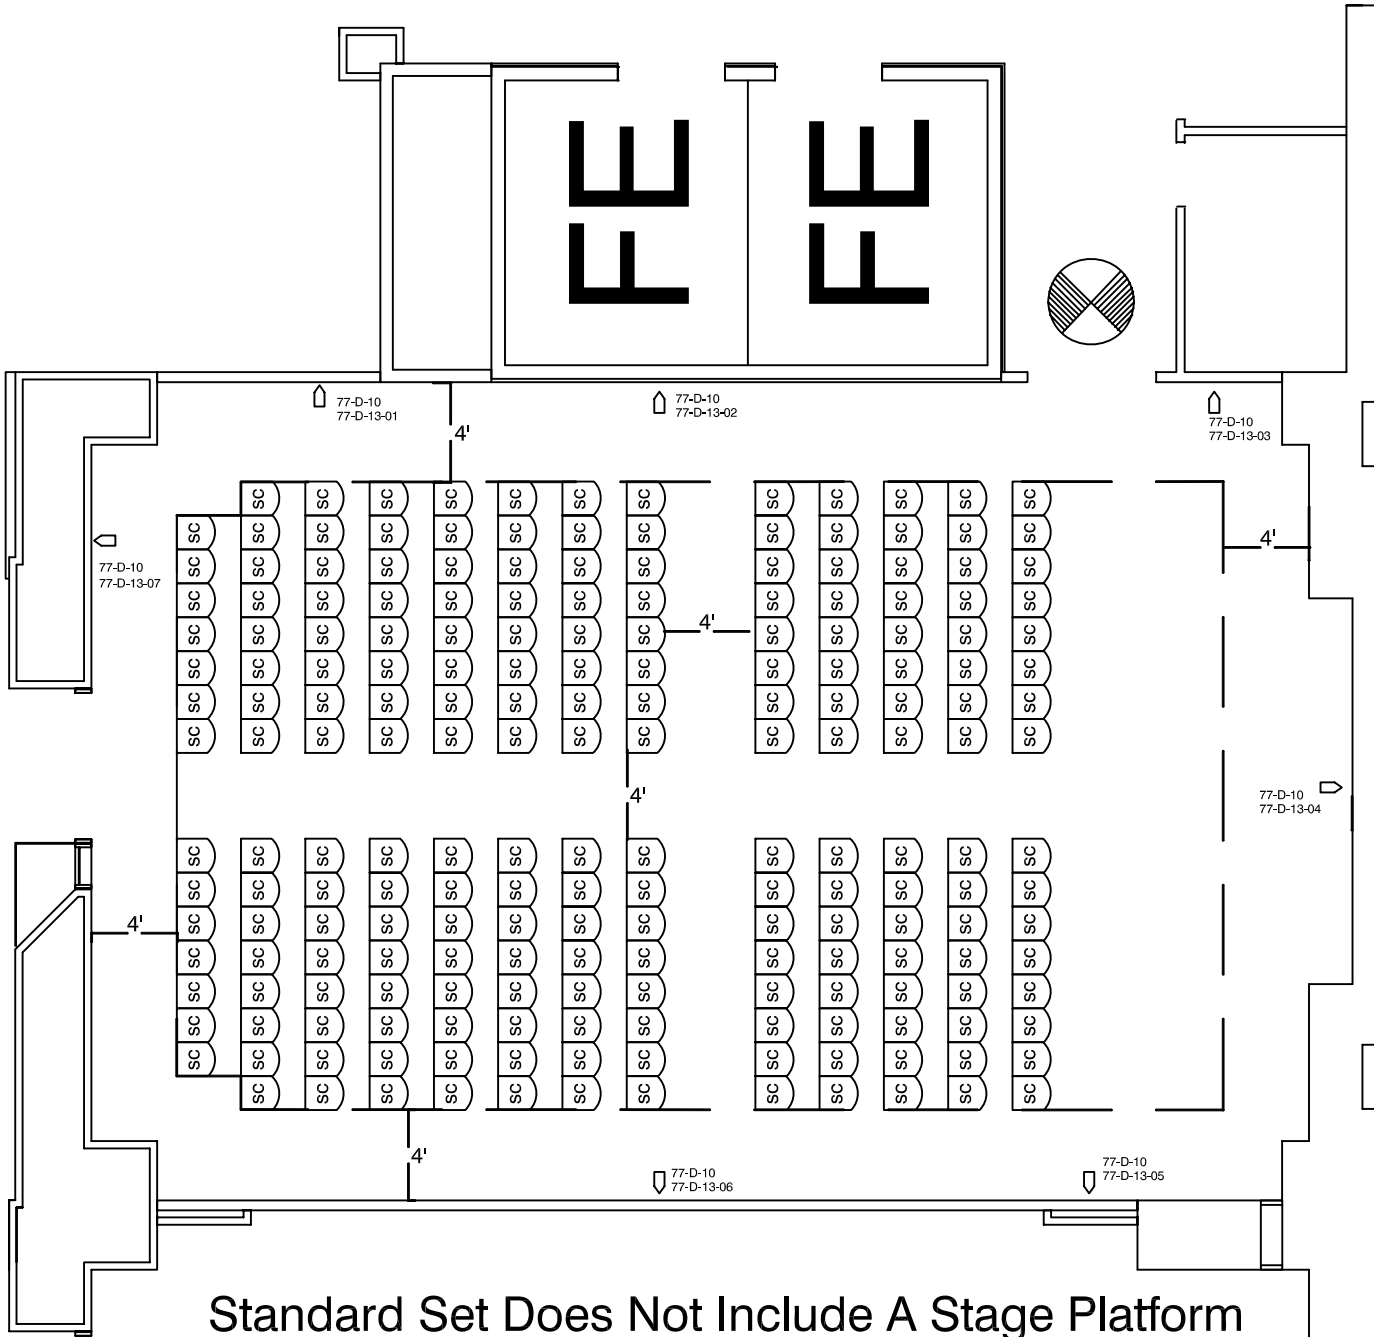

Standard Set Does Not Include A Stage Platform

WASHINGTON CONVENTION CENTER

Meeting Room: 101
Banquet Capacity: 120

LEGEND

	Stacking Chair	
	8' x 30" Table	
	8' x 18" Table	
	6' x 18" Table	
	6' x 30" Table	
	72" BANQUET ROUND TABLE	
	30" COCKTAIL ROUND TABLE	
	6'X8' MEETING ROOM RISER	
	8'X8' MEETING ROOM RISER	
	3'X3' DANCE FLOOR PANELS	
	CONGRESSIONAL LECTERN STANDARD	
	STATESMAN LECTERN (VIP)	
	CONGRESSIONAL LECTERN (ADA)	
	CONGRESSIONAL LECTERN (TABLE-TOP)	
	ADA LIFT	
	ADA RAMP	
	STEP UNIT (2)	
	STEP UNIT (3)	
	STEP UNIT (5)	
	TELEPHONE	
	FIRE EXIT	

WASHINGTON
CONVENTION CENTER

Meeting Room: 101
Theater Capacity: 206

LEGEND

	Stacking Chair	
	8' x 30" Table	
	8' x 18" Table	
	6' x 18" Table	
	6' x 30" Table	
	72" BANQUET ROUND TABLE	
	30" COCKTAIL ROUND TABLE	
	6'X8' MEETING ROOM RISER	
	8'X8' MEETING ROOM RISER	
	3'X3' DANCE FLOOR PANELS	
	CONGRESSIONAL LECTERN STANDARD	
	STATESMAN LECTERN (VIP)	
	CONGRESSIONAL LECTERN (ADA)	
	CONGRESSIONAL LECTERN (TABLE-TOP)	
	ADA LIFT	
	ADA RAMP	
	STEP UNIT (2)	
	STEP UNIT (3)	
	STEP UNIT (5)	
	TELEPHONE	
	FIRE EXIT	

Standard Set Does Not Include A Stage Platform

WASHINGTON CONVENTION CENTER

Meeting Room: 101

Classroom Capacity: 72

LEGEND

	Stacking Chair	
	8' x 30" Table	
	8' x 18" Table	
	6' x 18" Table	
	6' x 30" Table	
	72" BANQUET ROUND TABLE	
	30" COCKTAIL ROUND TABLE	
	6'X8' MEETING ROOM RISER	
	8'X8' MEETING ROOM RISER	
	3'X3' DANCE FLOOR PANELS	
	CONGRESSIONAL LECTERN STANDARD	
	STATESMAN LECTERN (VIP)	
	CONGRESSIONAL LECTERN (ADA)	
	CONGRESSIONAL LECTERN (TABLE-TOP)	
	ADA LIFT	
	ADA RAMP	
	STEP UNIT (2)	
	STEP UNIT (3)	
	STEP UNIT (5)	
	TELEPHONE	
	FIRE EXIT	