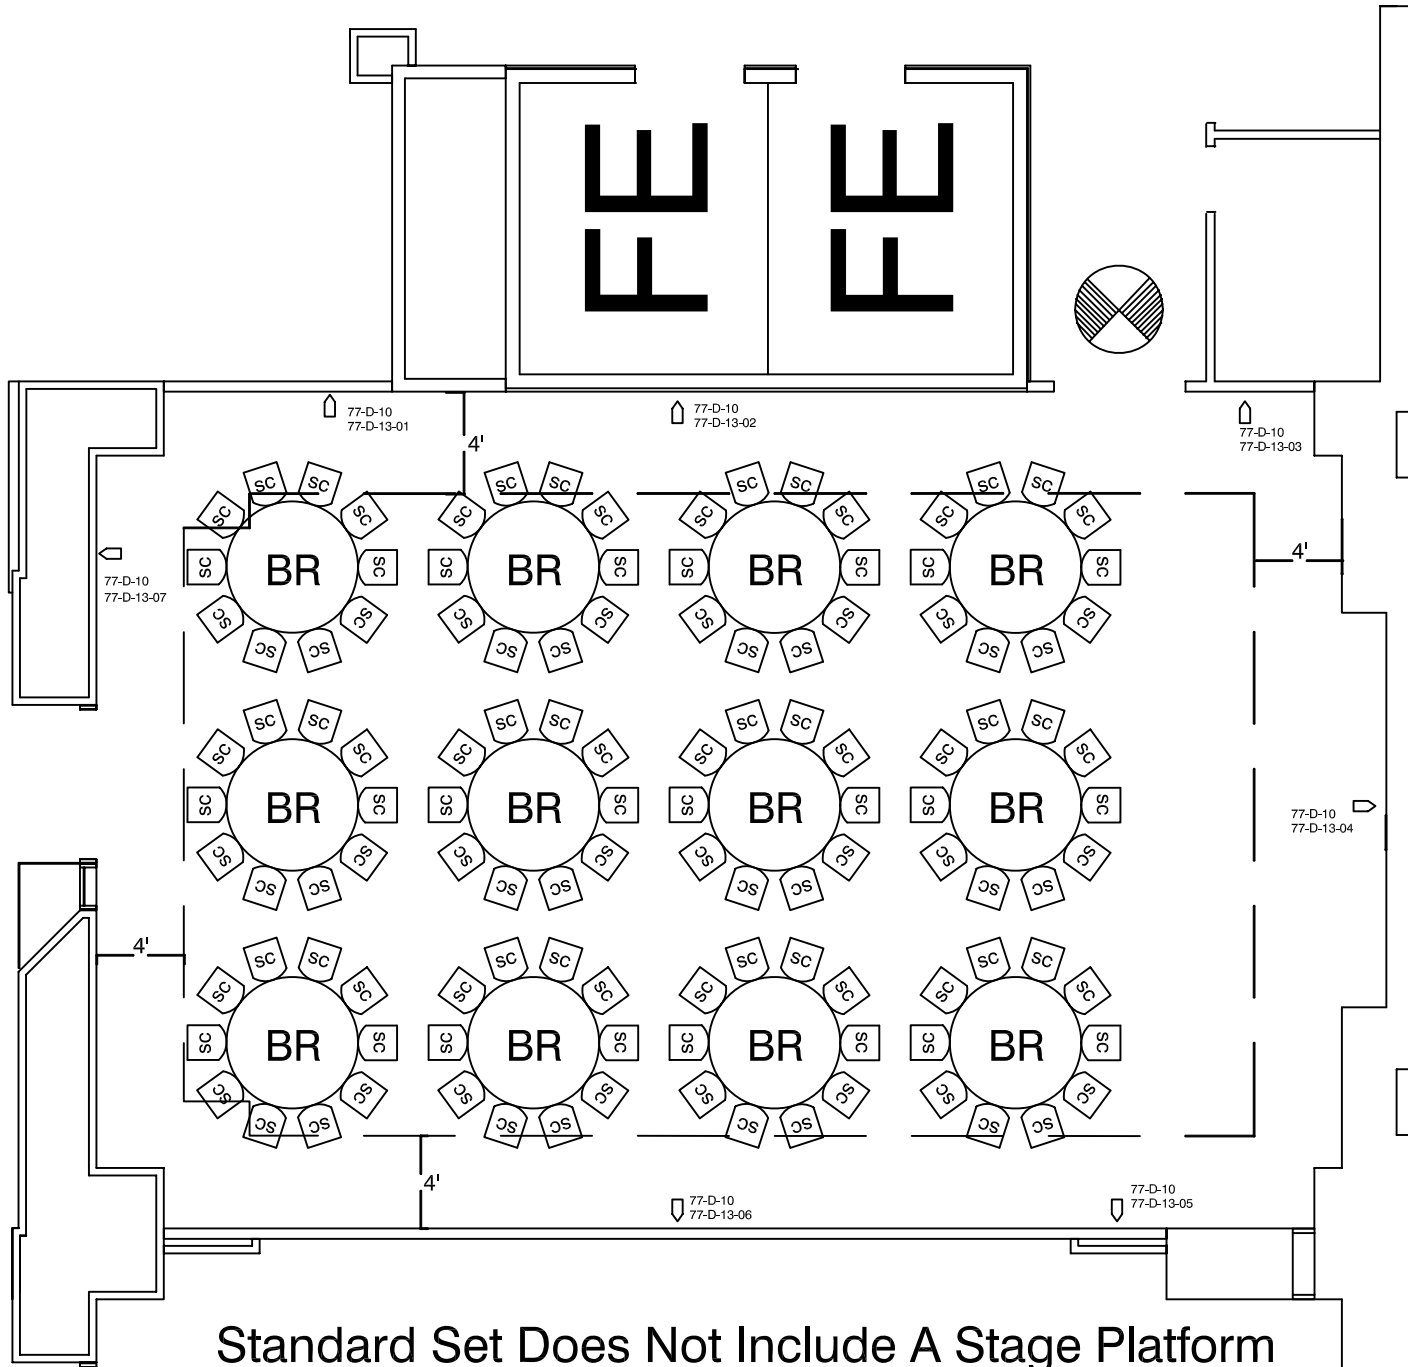

WASHINGTON
CONVENTION CENTER

Meeting Room: 101

LEGEND

	Stacking Chair	
	8' x 30" Table	
	8' x 18" Table	
	6' x 18" Table	
	6' x 30" Table	
	72" BANQUET ROUND TABLE	
	30" COCKTAIL ROUND TABLE	
	6'X8' MEETING ROOM RISER	
	8'X8' MEETING ROOM RISER	
	3'X3' DANCE FLOOR PANELS	
	CONGRESSIONAL LECTERN STANDARD	
	STATESMAN LECTERN (VIP)	
	CONGRESSIONAL LECTERN (ADA)	
	CONGRESSIONAL LECTERN (TABLE-TOP)	
	ADA LIFT	
	ADA RAMP	
	STEP UNIT (2)	
	STEP UNIT (3)	
	STEP UNIT (5)	
	TELEPHONE	
	FIRE EXIT	

Standard Set Does Not Include A Stage Platform

WASHINGTON CONVENTION CENTER

Meeting Room: 101
Banquet Capacity: 120

LEGEND

	Stacking Chair	
	8' x 30" Table	
	8' x 18" Table	
	6' x 18" Table	
	6' x 30" Table	
	72" BANQUET ROUND TABLE	
	30" COCKTAIL ROUND TABLE	
	6'X8' MEETING ROOM RISER	
	8'X8' MEETING ROOM RISER	
	3'X3' DANCE FLOOR PANELS	
	CONGRESSIONAL LECTERN STANDARD	
	STATESMAN LECTERN (VIP)	
	CONGRESSIONAL LECTERN (ADA)	
	CONGRESSIONAL LECTERN (TABLE-TOP)	
	ADA LIFT	
	ADA RAMP	
	STEP UNIT (2)	
	STEP UNIT (3)	
	STEP UNIT (5)	
	TELEPHONE	
	FIRE EXIT	

WASHINGTON
CONVENTION CENTER

Meeting Room: 101
Theater Capacity: 206

LEGEND

	Stacking Chair	
	8' x 30" Table	
	8' x 18" Table	
	6' x 18" Table	
	6' x 30" Table	
	72" BANQUET ROUND TABLE	
	30" COCKTAIL ROUND TABLE	
	6'X8' MEETING ROOM RISER	
	8'X8' MEETING ROOM RISER	
	3'X3' DANCE FLOOR PANELS	
	CONGRESSIONAL LECTERN STANDARD	
	STATESMAN LECTERN (VIP)	
	CONGRESSIONAL LECTERN (ADA)	
	CONGRESSIONAL LECTERN (TABLE-TOP)	
	ADA LIFT	
	ADA RAMP	
	STEP UNIT (2)	
	STEP UNIT (3)	
	STEP UNIT (5)	
	TELEPHONE	
	FIRE EXIT	