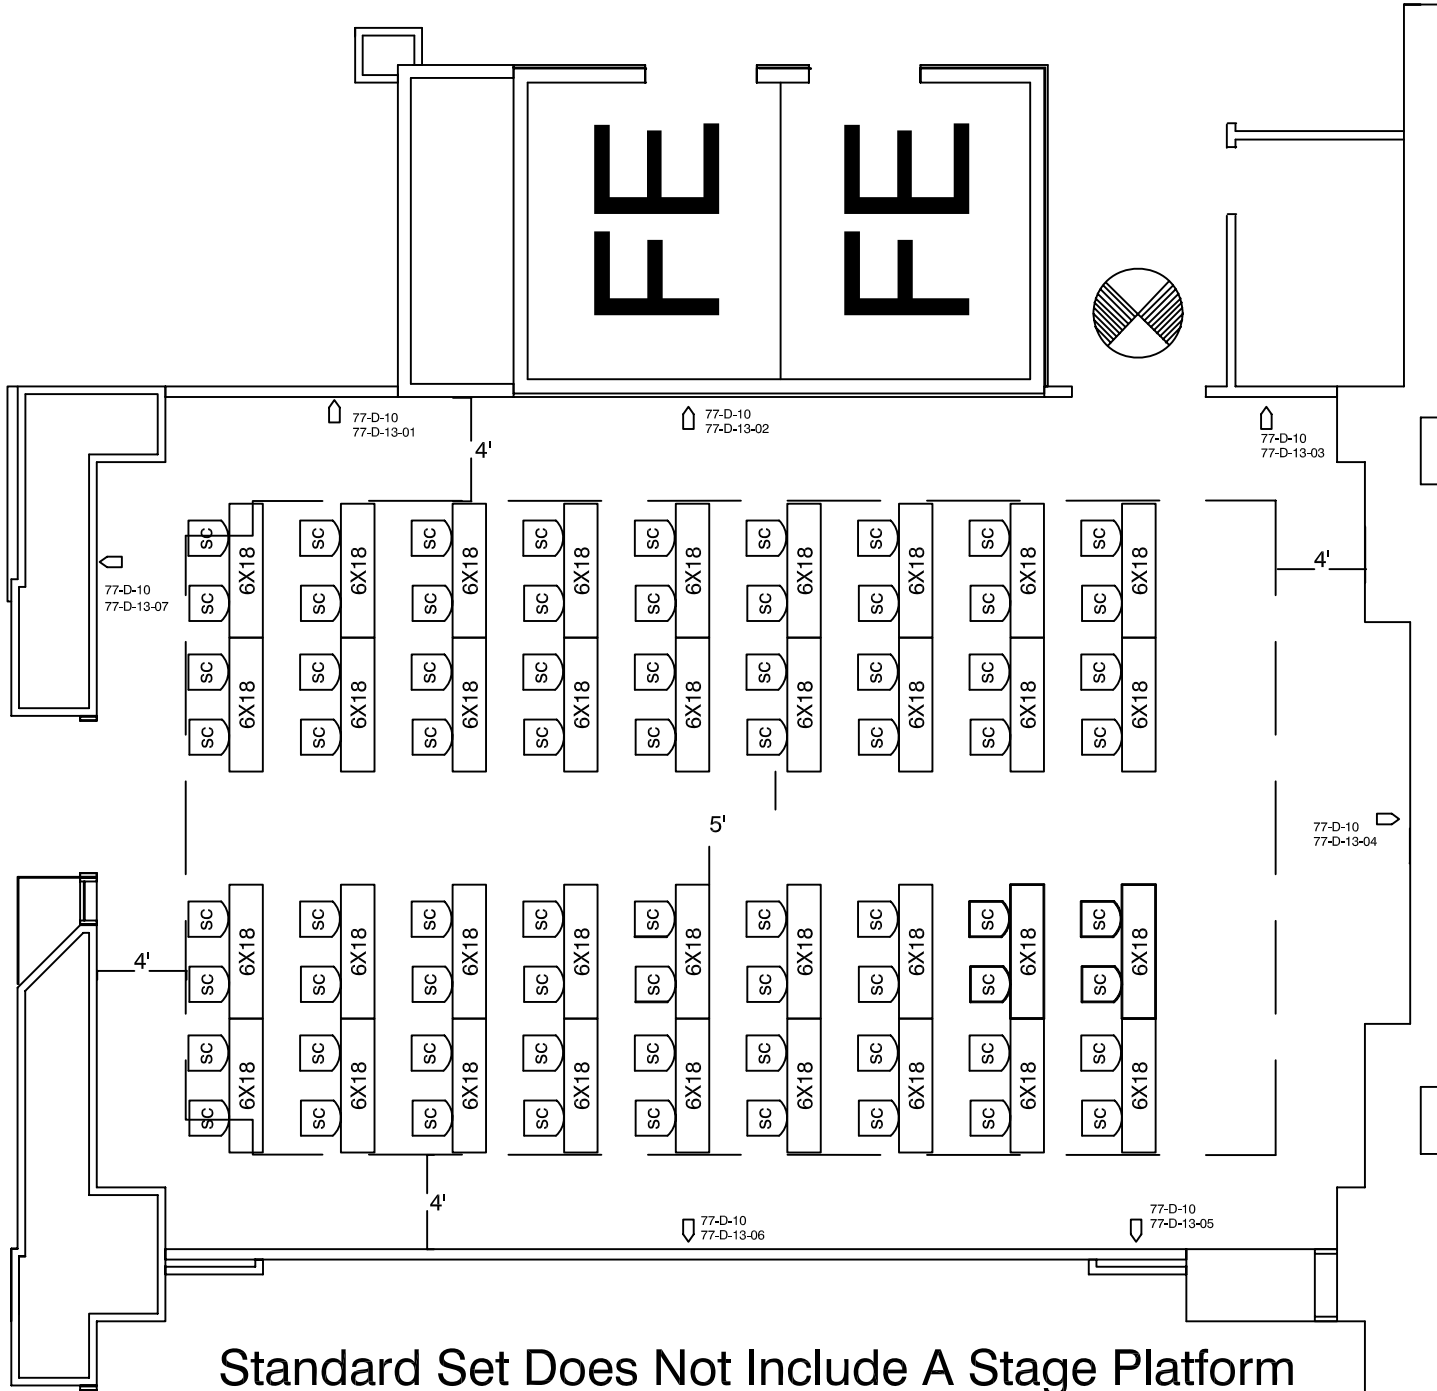

Standard Set Does Not Include A Stage Platform

WASHINGTON CONVENTION CENTER

Meeting Room: 101
Banquet Capacity: 120

LEGEND

	Stacking Chair	
	8' x 30" Table	
	8' x 18" Table	
	6' x 18" Table	
	6' x 30" Table	
	72" BANQUET ROUND TABLE	
	30" COCKTAIL ROUND TABLE	
	6'X8' MEETING ROOM RISER	
	8'X8' MEETING ROOM RISER	
	3'X3' DANCE FLOOR PANELS	
	CONGRESSIONAL LECTERN STANDARD	
	STATESMAN LECTERN (VIP)	
	CONGRESSIONAL LECTERN (ADA)	
	CONGRESSIONAL LECTERN (TABLE-TOP)	
	ADA LIFT	
	ADA RAMP	
	STEP UNIT (2)	
	STEP UNIT (3)	
	STEP UNIT (5)	
	TELEPHONE	
	FIRE EXIT	

WASHINGTON
CONVENTION CENTER

Meeting Room: 101
Theater Capacity: 206

LEGEND

	Stacking Chair	
	8' x 30" Table	
	8' x 18" Table	
	6' x 18" Table	
	6' x 30" Table	
	72" BANQUET ROUND TABLE	
	30" COCKTAIL ROUND TABLE	
	6'X8' MEETING ROOM RISER	
	8'X8' MEETING ROOM RISER	
	3'X3' DANCE FLOOR PANELS	
	CONGRESSIONAL LECTERN STANDARD	
	STATESMAN LECTERN (VIP)	
	CONGRESSIONAL LECTERN (ADA)	
	CONGRESSIONAL LECTERN (TABLE-TOP)	
	ADA LIFT	
	ADA RAMP	
	STEP UNIT (2)	
	STEP UNIT (3)	
	STEP UNIT (5)	
	TELEPHONE	
	FIRE EXIT	

Standard Set Does Not Include A Stage Platform

WASHINGTON CONVENTION CENTER

Meeting Room: 101

Classroom Capacity: 72

LEGEND

	Stacking Chair	
	8' x 30" Table	
	8' x 18" Table	
	6' x 18" Table	
	6' x 30" Table	
	72" BANQUET ROUND TABLE	
	30" COCKTAIL ROUND TABLE	
	6'X8' MEETING ROOM RISER	
	8'X8' MEETING ROOM RISER	
	3'X3' DANCE FLOOR PANELS	
	CONGRESSIONAL LECTERN STANDARD	
	STATESMAN LECTERN (VIP)	
	CONGRESSIONAL LECTERN (ADA)	
	CONGRESSIONAL LECTERN (TABLE-TOP)	
	ADA LIFT	
	ADA RAMP	
	STEP UNIT (2)	
	STEP UNIT (3)	
	STEP UNIT (5)	
	TELEPHONE	
	FIRE EXIT	

Standard Set Does Not Include A Stage Platform