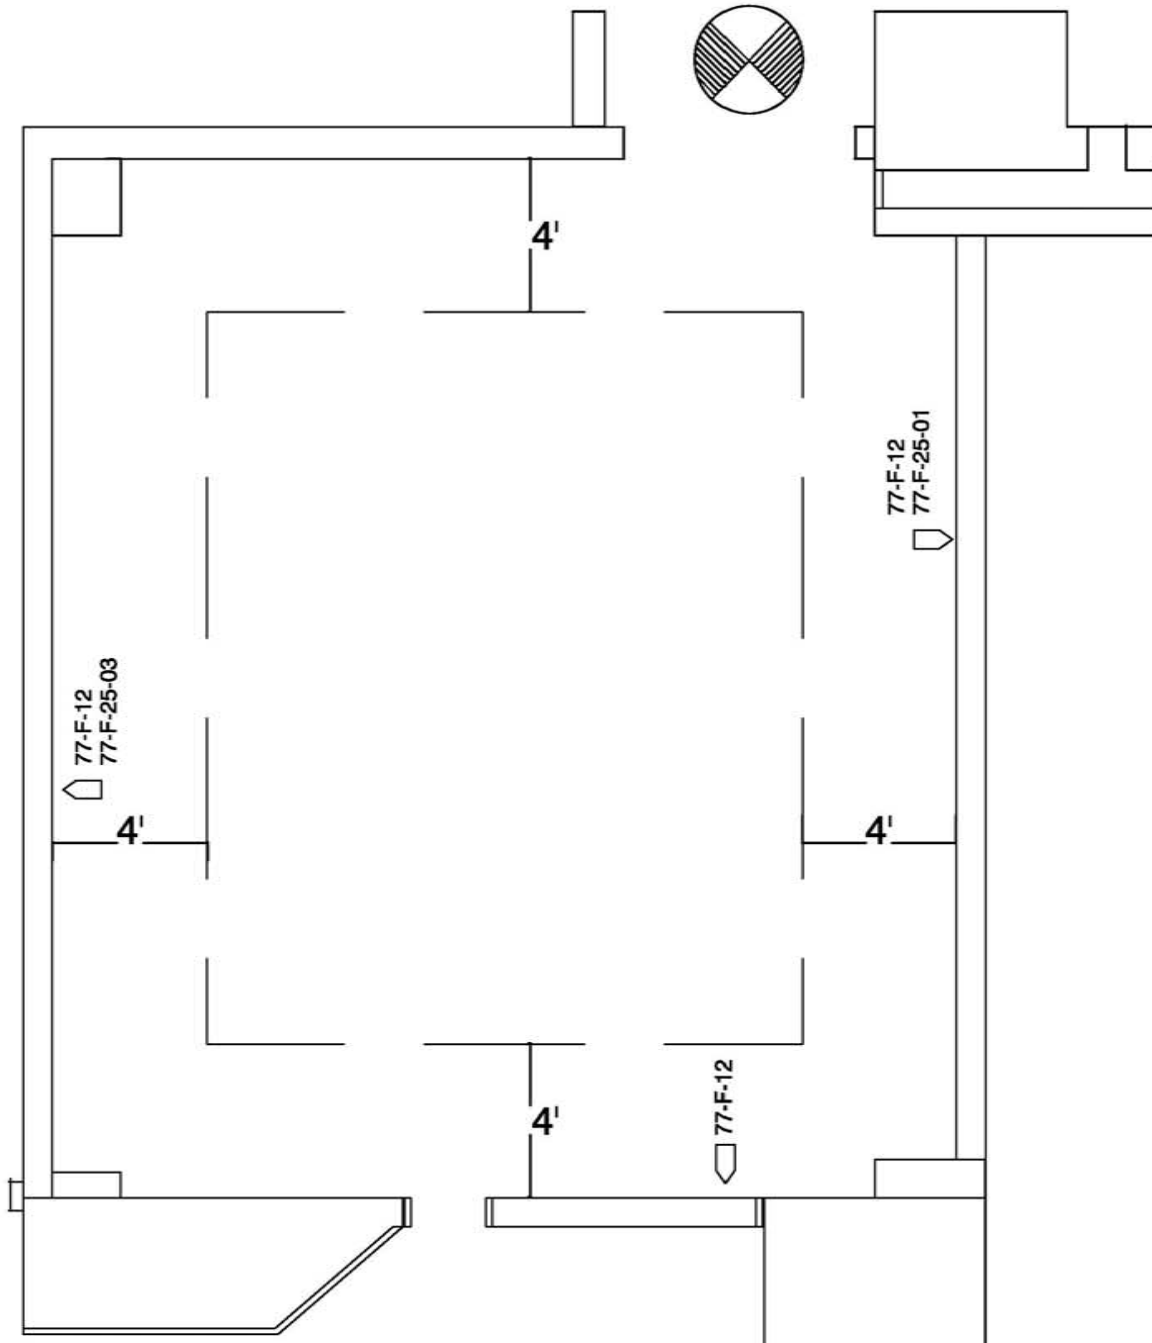

WASHINGTON CONVENTION CENTER

Meeting Room Layouts

Room 160

Meeting Room: 160

LEGEND

	Stacking Chair	
	8' x 30" Table	
	8' x 18" Table	
	6' x 18" Table	
	6' x 30" Table	
	72" BANQUET ROUND TABLE	
	30" COCKTAIL ROUND TABLE	
	6'X8' MEETING ROOM RISER	
	8'X8' MEETING ROOM RISER	
	3'X3' DANCE FLOOR PANELS	
	CONGRESSIONAL LECTERN STANDARD	
	STATESMAN LECTERN (VIP)	
	CONGRESSIONAL LECTERN (ADA)	
	CONGRESSIONAL LECTERN (TABLE-TOP)	
	ADA LIFT	
	ADA RAMP	
	STEP UNIT (2)	
	STEP UNIT (3)	
	STEP UNIT (5)	
	TELEPHONE	
	FIRE EXIT	

Standard Set Does Not Include A Stage Platform

Meeting Room: 160
Banquet Capacity: 20

LEGEND

	Stacking Chair	
	8' x 30" Table	
	8' x 18" Table	
	6' x 18" Table	
	6' x 30" Table	
	72" BANQUET ROUND TABLE	
	30" COCKTAIL ROUND TABLE	
	6'X8' MEETING ROOM RISER	
	8'X8' MEETING ROOM RISER	
	3'X3' DANCE FLOOR PANELS	
	CONGRESSIONAL LECTERN STANDARD	
	STATESMAN LECTERN (VIP)	
	CONGRESSIONAL LECTERN (ADA)	
	CONGRESSIONAL LECTERN (TABLE-TOP)	
	ADA LIFT	
	ADA RAMP	
	STEP UNIT (2)	
	STEP UNIT (3)	
	STEP UNIT (5)	
	TELEPHONE	
	FIRE EXIT	

Standard Set Does Not Include A Stage Platform

Standard Set Does Not Include A Stage Platform

WASHINGTON
CONVENTION CENTER

Meeting Room: 160
Theater Capacity: 45

LEGEND

	Stacking Chair	
	8' x 30" Table	
	8' x 18" Table	
	6' x 18" Table	
	6' x 30" Table	
	72" BANQUET ROUND TABLE	
	30" COCKTAIL ROUND TABLE	
	6'X8' MEETING ROOM RISER	
	8'X8' MEETING ROOM RISER	
	3'X3' DANCE FLOOR PANELS	
	CONGRESSIONAL LECTERN STANDARD	
	STATESMAN LECTERN (VIP)	
	CONGRESSIONAL LECTERN (ADA)	
	CONGRESSIONAL LECTERN (TABLE-TOP)	
	ADA LIFT	
	ADA RAMP	
	STEP UNIT (2)	
	STEP UNIT (3)	
	STEP UNIT (5)	
	TELEPHONE	
	FIRE EXIT	