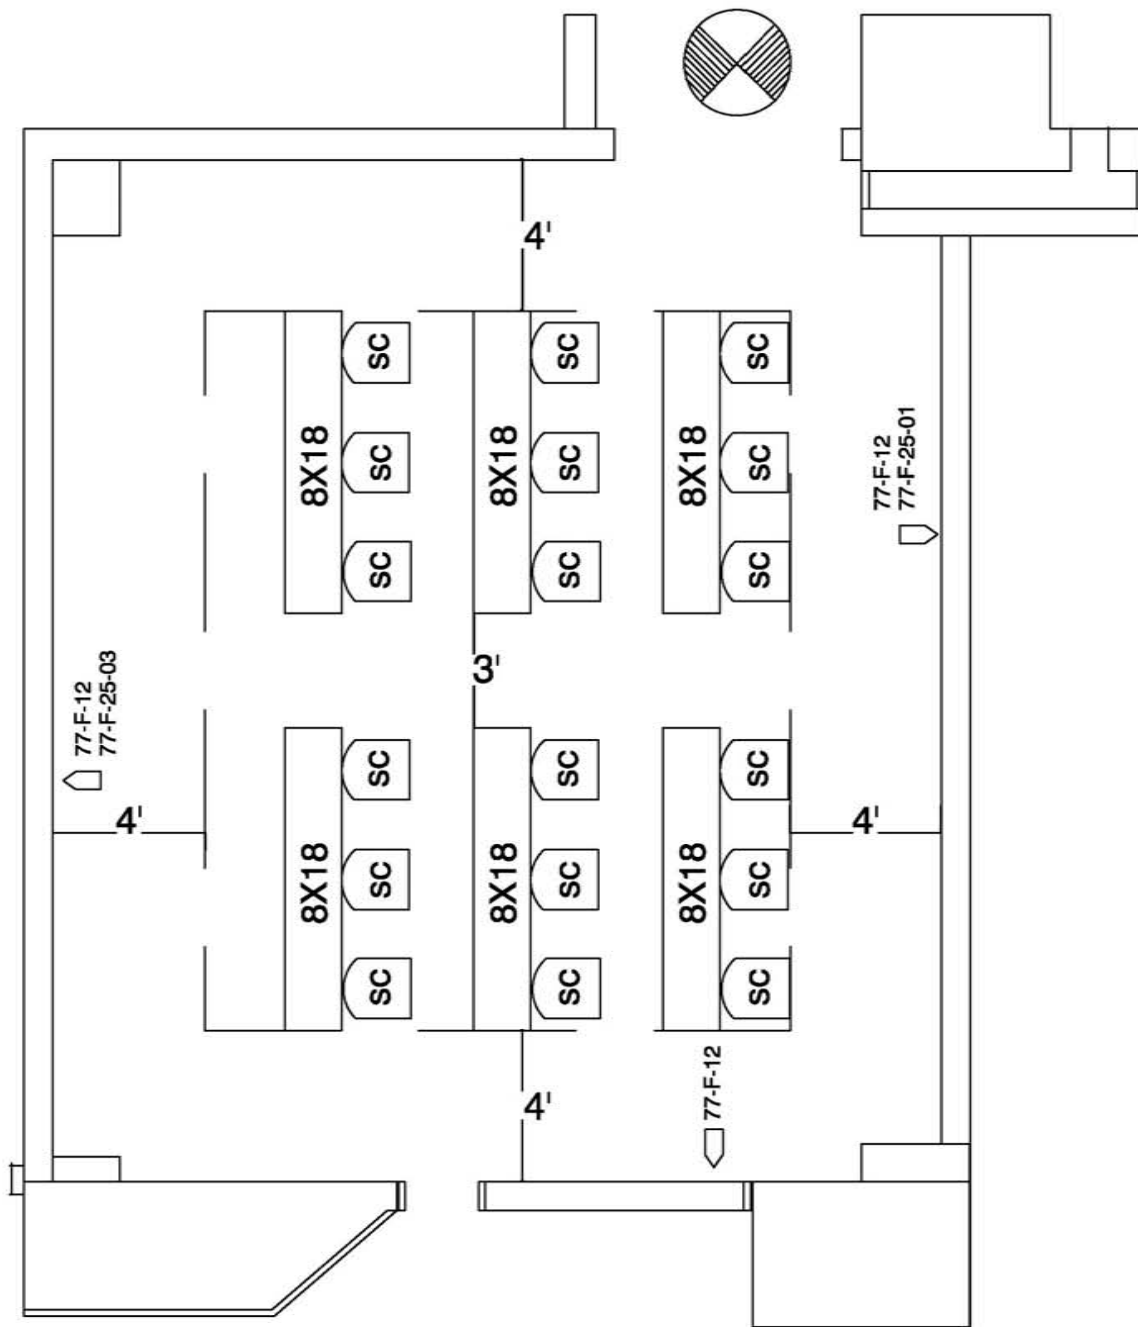

Meeting Room: 160
Classroom Capacity: 18

LEGEND

	Stacking Chair	
	8' x 30" Table	
	8' x 18" Table	
	6' x 18" Table	
	6' x 30" Table	
	72" BANQUET ROUND TABLE	
	30" COCKTAIL ROUND TABLE	
	6'X8' MEETING ROOM RISER	
	8'X8' MEETING ROOM RISER	
	3'X3' DANCE FLOOR PANELS	
	CONGRESSIONAL LECTERN STANDARD	
	STATESMAN LECTERN (VIP)	
	CONGRESSIONAL LECTERN (ADA)	
	CONGRESSIONAL LECTERN (TABLE-TOP)	
	ADA LIFT	
	ADA RAMP	
	STEP UNIT (2)	
	STEP UNIT (3)	
	STEP UNIT (5)	
	TELEPHONE	
	FIRE EXIT	

Standard Set Does Not Include A Stage Platform