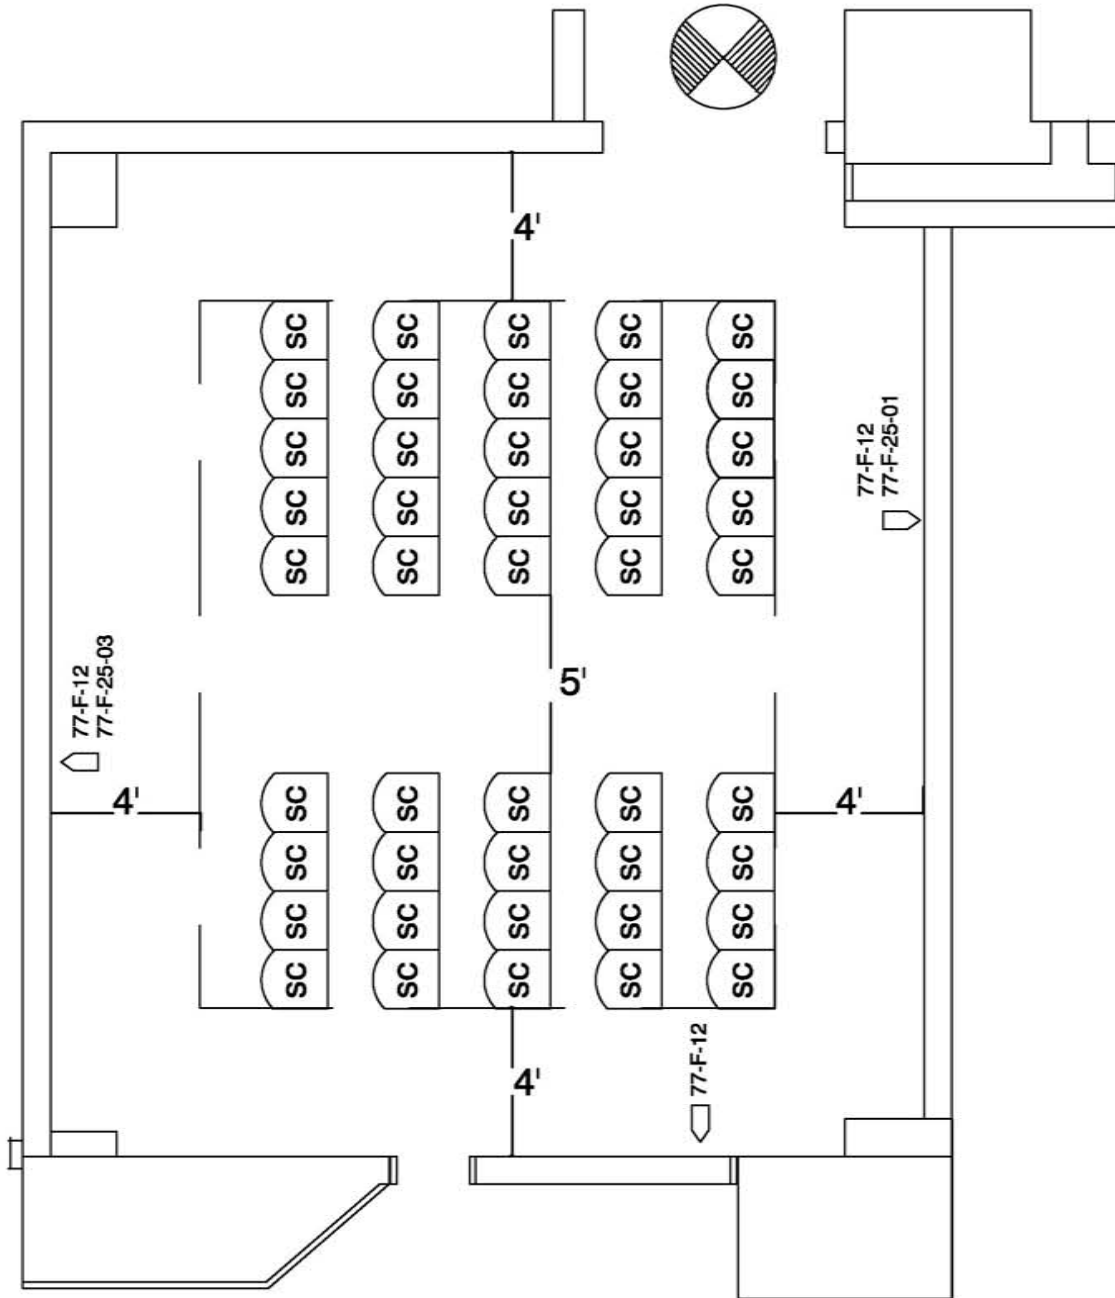

WASHINGTON CONVENTION CENTER

Meeting Room Layouts

Room 160

Meeting Room: 160

LEGEND

	Stacking Chair	
	8' x 30" Table	
	8' x 18" Table	
	6' x 18" Table	
	6' x 30" Table	
	72" BANQUET ROUND TABLE	
	30" COCKTAIL ROUND TABLE	
	6'X8' MEETING ROOM RISER	
	8'X8' MEETING ROOM RISER	
	3'X3' DANCE FLOOR PANELS	
	CONGRESSIONAL LECTERN STANDARD	
	STATESMAN LECTERN (VIP)	
	CONGRESSIONAL LECTERN (ADA)	
	CONGRESSIONAL LECTERN (TABLE-TOP)	
	ADA LIFT	
	ADA RAMP	
	STEP UNIT (2)	
	STEP UNIT (3)	
	STEP UNIT (5)	
	TELEPHONE	
	FIRE EXIT	

Standard Set Does Not Include A Stage Platform

Meeting Room: 160
Banquet Capacity: 20

LEGEND

	Stacking Chair	
	8' x 30" Table	
	8' x 18" Table	
	6' x 18" Table	
	6' x 30" Table	
	72" BANQUET ROUND TABLE	
	30" COCKTAIL ROUND TABLE	
	6'X8' MEETING ROOM RISER	
	8'X8' MEETING ROOM RISER	
	3'X3' DANCE FLOOR PANELS	
	CONGRESSIONAL LECTERN STANDARD	
	STATESMAN LECTERN (VIP)	
	CONGRESSIONAL LECTERN (ADA)	
	CONGRESSIONAL LECTERN (TABLE-TOP)	
	ADA LIFT	
	ADA RAMP	
	STEP UNIT (2)	
	STEP UNIT (3)	
	STEP UNIT (5)	
	TELEPHONE	
	FIRE EXIT	

Standard Set Does Not Include A Stage Platform

Standard Set Does Not Include A Stage Platform

WASHINGTON
CONVENTION CENTER

Meeting Room: 160
Theater Capacity: 45

LEGEND

	Stacking Chair	
	8' x 30" Table	
	8' x 18" Table	
	6' x 18" Table	
	6' x 30" Table	
	72" BANQUET ROUND TABLE	
	30" COCKTAIL ROUND TABLE	
	6'X8' MEETING ROOM RISER	
	8'X8' MEETING ROOM RISER	
	3'X3' DANCE FLOOR PANELS	
	CONGRESSIONAL LECTERN STANDARD	
	STATESMAN LECTERN (VIP)	
	CONGRESSIONAL LECTERN (ADA)	
	CONGRESSIONAL LECTERN (TABLE-TOP)	
	ADA LIFT	
	ADA RAMP	
	STEP UNIT (2)	
	STEP UNIT (3)	
	STEP UNIT (5)	
	TELEPHONE	
	FIRE EXIT	