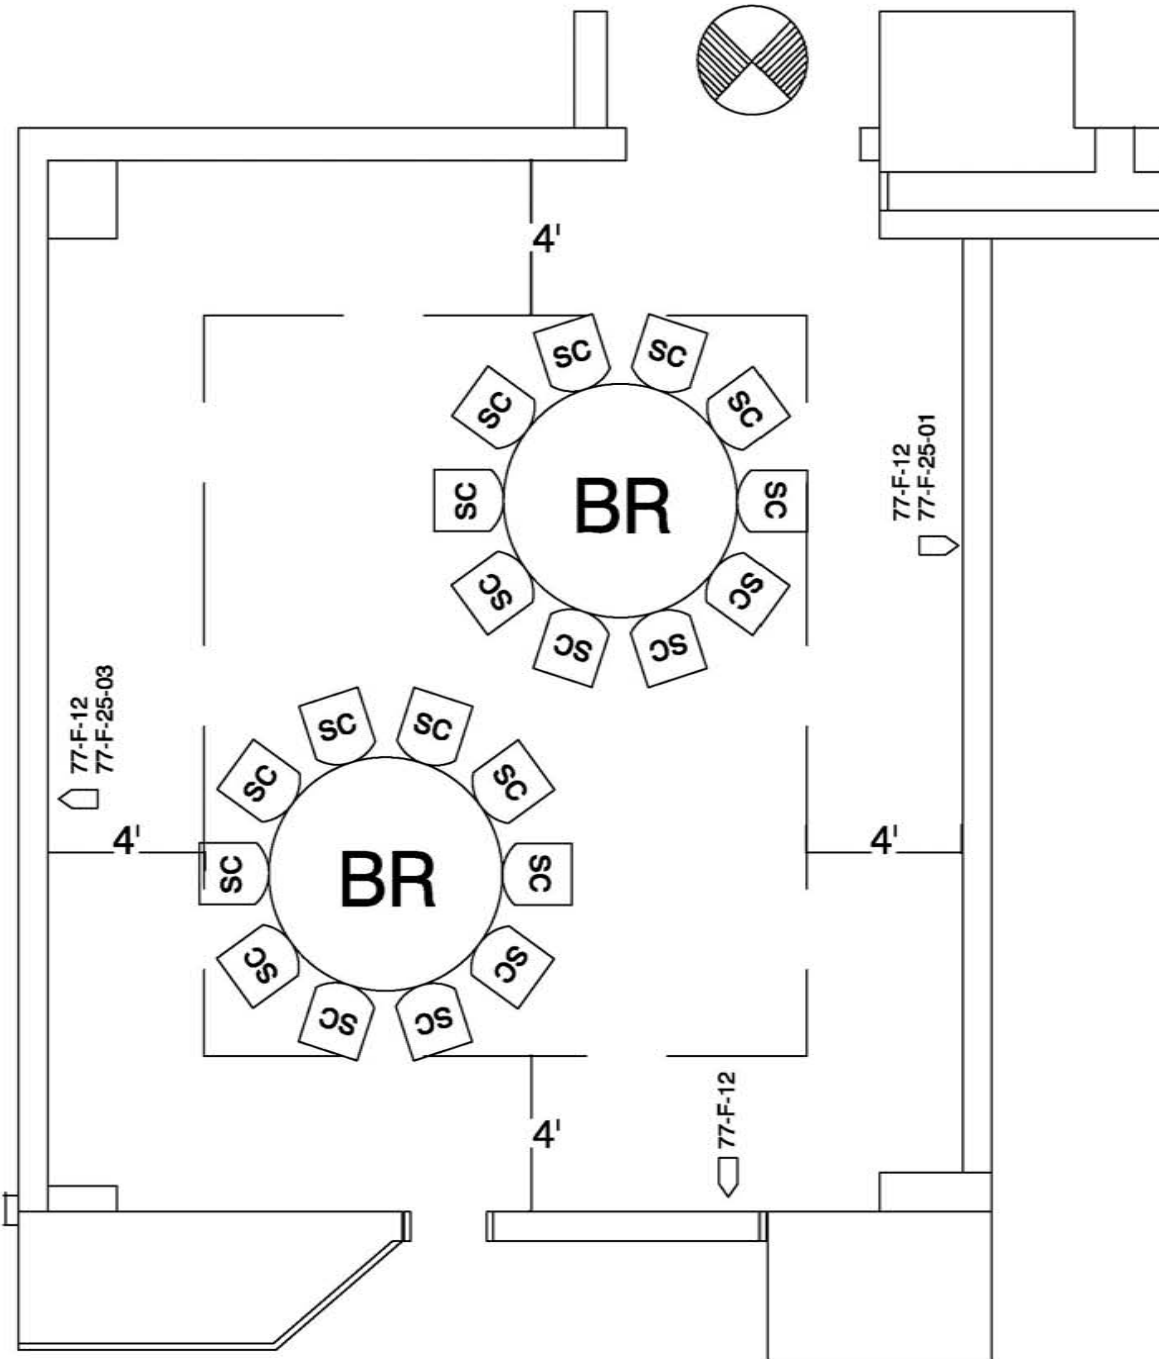

WASHINGTON CONVENTION CENTER

Meeting Room Layouts

Room 160

Meeting Room: 160

LEGEND

	Stacking Chair	
	8' x 30" Table	
	8' x 18" Table	
	6' x 18" Table	
	6' x 30" Table	
	72" BANQUET ROUND TABLE	
	30" COCKTAIL ROUND TABLE	
	6'X8' MEETING ROOM RISER	
	8'X8' MEETING ROOM RISER	
	3'X3' DANCE FLOOR PANELS	
	CONGRESSIONAL LECTERN STANDARD	
	STATESMAN LECTERN (VIP)	
	CONGRESSIONAL LECTERN (ADA)	
	CONGRESSIONAL LECTERN (TABLE-TOP)	
	ADA LIFT	
	ADA RAMP	
	STEP UNIT (2)	
	STEP UNIT (3)	
	STEP UNIT (5)	
	TELEPHONE	
	FIRE EXIT	

Standard Set Does Not Include A Stage Platform

Meeting Room: 160
Banquet Capacity: 20

LEGEND

	Stacking Chair	
	8' x 30" Table	
	8' x 18" Table	
	6' x 18" Table	
	6' x 30" Table	
	72" BANQUET ROUND TABLE	
	30" COCKTAIL ROUND TABLE	
	6'X8' MEETING ROOM RISER	
	8'X8' MEETING ROOM RISER	
	3'X3' DANCE FLOOR PANELS	
	CONGRESSIONAL LECTERN STANDARD	
	STATESMAN LECTERN (VIP)	
	CONGRESSIONAL LECTERN (ADA)	
	CONGRESSIONAL LECTERN (TABLE-TOP)	
	ADA LIFT	
	ADA RAMP	
	STEP UNIT (2)	
	STEP UNIT (3)	
	STEP UNIT (5)	
	TELEPHONE	
	FIRE EXIT	

Standard Set Does Not Include A Stage Platform

Standard Set Does Not Include A Stage Platform

WASHINGTON
CONVENTION CENTER

Meeting Room: 160
Theater Capacity: 45

LEGEND

	Stacking Chair	
	8' x 30" Table	
	8' x 18" Table	
	6' x 18" Table	
	6' x 30" Table	
	72" BANQUET ROUND TABLE	
	30" COCKTAIL ROUND TABLE	
	6'X8' MEETING ROOM RISER	
	8'X8' MEETING ROOM RISER	
	3'X3' DANCE FLOOR PANELS	
	CONGRESSIONAL LECTERN STANDARD	
	STATESMAN LECTERN (VIP)	
	CONGRESSIONAL LECTERN (ADA)	
	CONGRESSIONAL LECTERN (TABLE-TOP)	
	ADA LIFT	
	ADA RAMP	
	STEP UNIT (2)	
	STEP UNIT (3)	
	STEP UNIT (5)	
	TELEPHONE	
	FIRE EXIT	