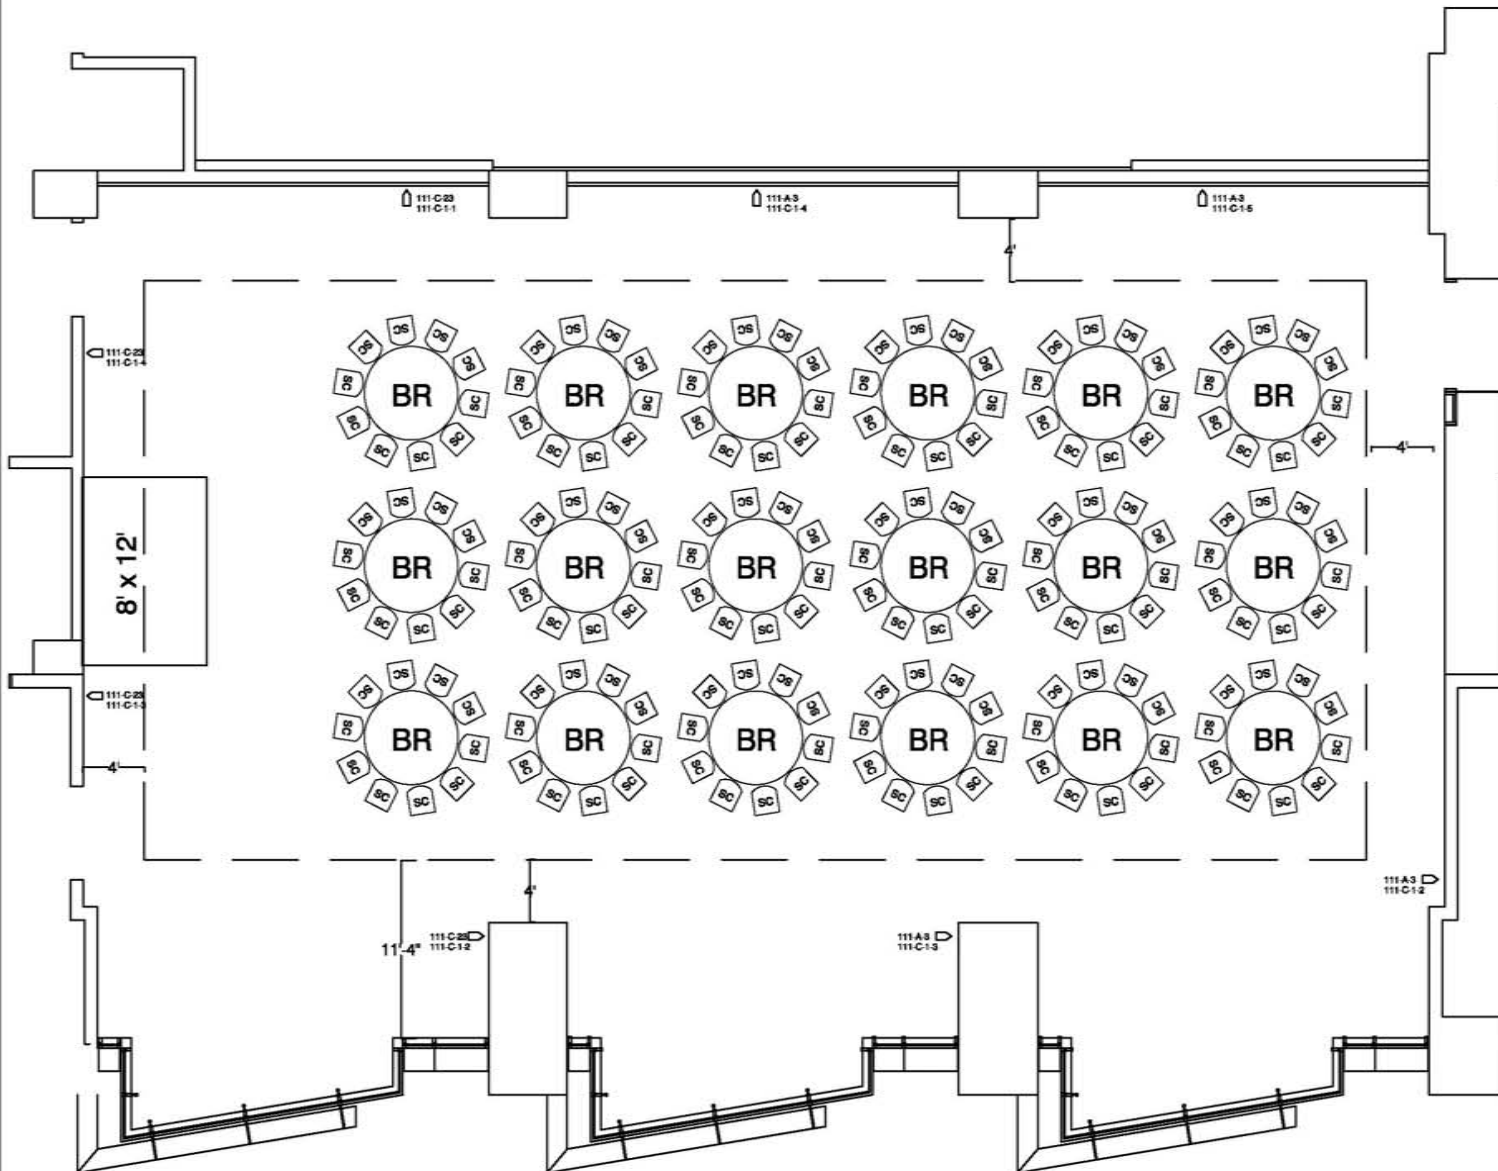

Standard Set Includes 8' x 12' Stage

Meeting Room: 206
Classroom Capacity: 168

LEGEND

	Stacking Chair	
	8' x 30" Table	
	8' x 18" Table	
	6' x 18" Table	
	6' x 30" Table	
	72" BANQUET ROUND TABLE	
	30" COCKTAIL ROUND TABLE	
	6'X8' MEETING ROOM RISER	
	8'X8' MEETING ROOM RISER	
	3'X3' DANCE FLOOR PANELS	
	CONGRESSIONAL LECTERN STANDARD	
	STATESMAN LECTERN (VIP)	
	CONGRESSIONAL LECTERN (ADA)	
	CONGRESSIONAL LECTERN (TABLE-TOP)	
	ADA LIFT	
	ADA RAMP	
	STEP UNIT (2)	
	STEP UNIT (3)	
	STEP UNIT (5)	
	TELEPHONE	
	FIRE EXIT	

Standard Set Includes 8' x 12' Stage

Meeting Room: 206

LEGEND

	Stacking Chair	
	8' x 30" Table	
	8' x 18" Table	
	6' x 18" Table	
	6' x 30" Table	
	72" BANQUET ROUND TABLE	
	30" COCKTAIL ROUND TABLE	
	6'X8' MEETING ROOM RISER	
	8'X8' MEETING ROOM RISER	
	3'X3' DANCE FLOOR PANELS	
	CONGRESSIONAL LECTERN STANDARD	
	STATESMAN LECTERN (VIP)	
	CONGRESSIONAL LECTERN (ADA)	
	CONGRESSIONAL LECTERN (TABLE-TOP)	
	ADA LIFT	
	ADA RAMP	
	STEP UNIT (2)	
	STEP UNIT (3)	
	STEP UNIT (5)	
	TELEPHONE	
	FIRE EXIT	

Standard Set Includes 8' x 12' Stage

Drawing as of 6/24/06

WASHINGTON
CONVENTION CENTER

Meeting Room: 206
Banquet Capacity: 180

LEGEND

	Stacking Chair	
	8' x 30" Table	
	8' x 18" Table	
	6' x 18" Table	
	6' x 30" Table	
	72" BANQUET ROUND TABLE	
	30" COCKTAIL ROUND TABLE	
	6'X8' MEETING ROOM RISER	
	8'X8' MEETING ROOM RISER	
	3'X3' DANCE FLOOR PANELS	
	CONGRESSIONAL LECTERN STANDARD	
	STATESMAN LECTERN (VIP)	
	CONGRESSIONAL LECTERN (ADA)	
	CONGRESSIONAL LECTERN (TABLE-TOP)	
	ADA LIFT	
	ADA RAMP	
	STEP UNIT (2)	
	STEP UNIT (3)	
	STEP UNIT (5)	
	TELEPHONE	
	FIRE EXIT	

Standard Set Includes 8' x 12' Stage