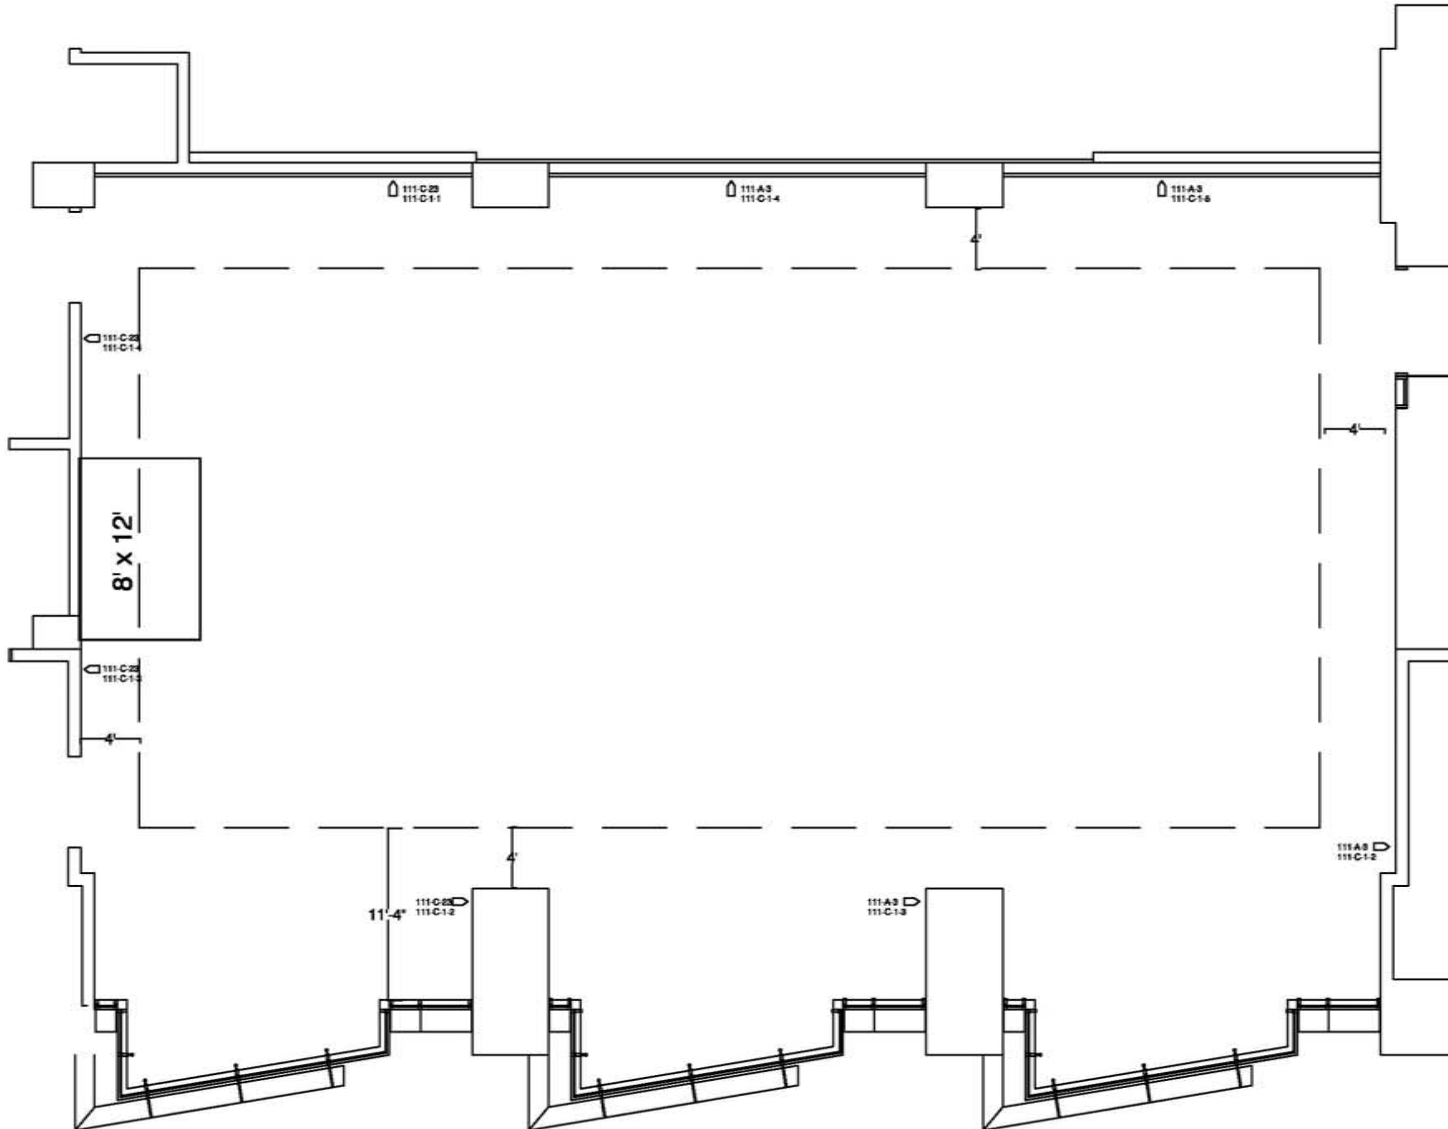

Standard Set Includes 8' x 12' Stage

Meeting Room: 206
Classroom Capacity: 168

LEGEND

	Stacking Chair	
	8' x 30" Table	
	8' x 18" Table	
	6' x 18" Table	
	6' x 30" Table	
	72" BANQUET ROUND TABLE	
	30" COCKTAIL ROUND TABLE	
	6'X8' MEETING ROOM RISER	
	8'X8' MEETING ROOM RISER	
	3'X3' DANCE FLOOR PANELS	
	CONGRESSIONAL LECTERN STANDARD	
	STATESMAN LECTERN (VIP)	
	CONGRESSIONAL LECTERN (ADA)	
	CONGRESSIONAL LECTERN (TABLE-TOP)	
	ADA LIFT	
	ADA RAMP	
	STEP UNIT (2)	
	STEP UNIT (3)	
	STEP UNIT (5)	
	TELEPHONE	
	FIRE EXIT	

Standard Set Includes 8' x 12' Stage

Meeting Room: 206

LEGEND

	Stacking Chair	
	8' x 30" Table	
	8' x 18" Table	
	6' x 18" Table	
	6' x 30" Table	
	72" BANQUET ROUND TABLE	
	30" COCKTAIL ROUND TABLE	
	6'X8' MEETING ROOM RISER	
	8'X8' MEETING ROOM RISER	
	3'X3' DANCE FLOOR PANELS	
	CONGRESSIONAL LECTERN STANDARD	
	STATESMAN LECTERN (VIP)	
	CONGRESSIONAL LECTERN (ADA)	
	CONGRESSIONAL LECTERN (TABLE-TOP)	
	ADA LIFT	
	ADA RAMP	
	STEP UNIT (2)	
	STEP UNIT (3)	
	STEP UNIT (5)	
	TELEPHONE	
	FIRE EXIT	

Standard Set Includes 8' x 12' Stage

Drawing as of 6/24/06

WASHINGTON
CONVENTION CENTER

Meeting Room: 206
Banquet Capacity: 180

LEGEND

	Stacking Chair	
	8' x 30" Table	
	8' x 18" Table	
	6' x 18" Table	
	6' x 30" Table	
	72" BANQUET ROUND TABLE	
	30" COCKTAIL ROUND TABLE	
	6'X8' MEETING ROOM RISER	
	8'X8' MEETING ROOM RISER	
	3'X3' DANCE FLOOR PANELS	
	CONGRESSIONAL LECTERN STANDARD	
	STATESMAN LECTERN (VIP)	
	CONGRESSIONAL LECTERN (ADA)	
	CONGRESSIONAL LECTERN (TABLE-TOP)	
	ADA LIFT	
	ADA RAMP	
	STEP UNIT (2)	
	STEP UNIT (3)	
	STEP UNIT (5)	
	TELEPHONE	
	FIRE EXIT	

Standard Set Includes 8' x 12' Stage