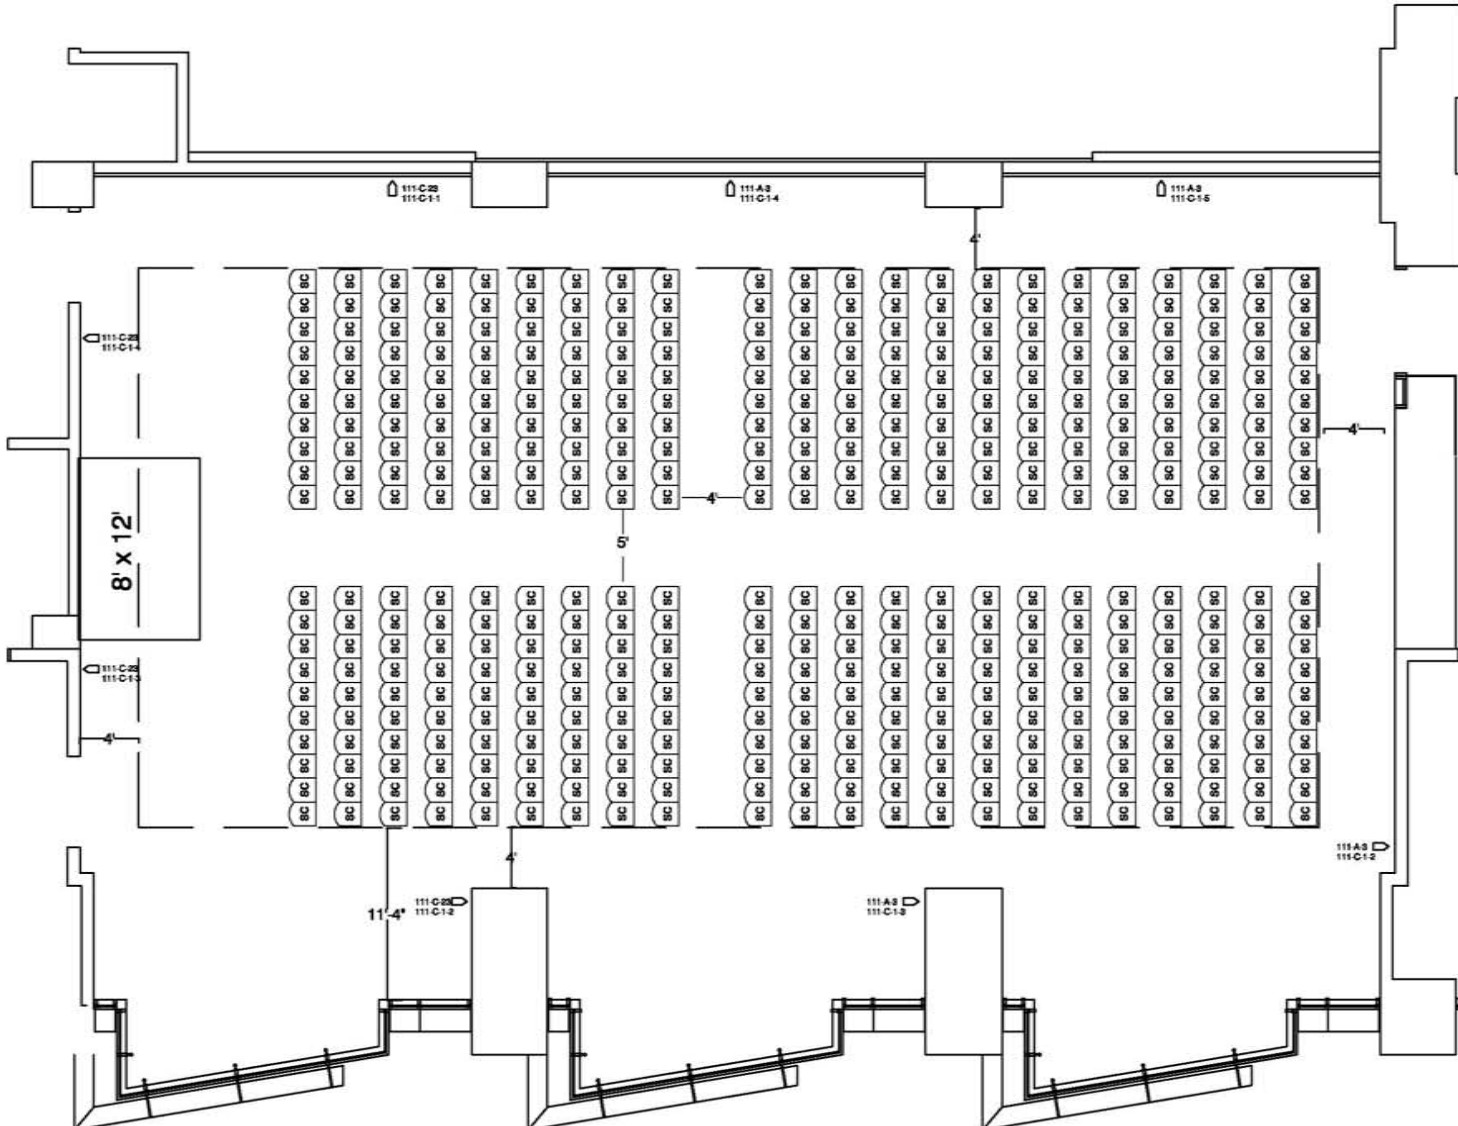

WASHINGTON
CONVENTION CENTER

Meeting Room Layouts

Room 206

OPEN TO BELOW

Meeting Room: 206
Theater Capacity: 440

LEGEND

	Stacking Chair	
	8' x 30" Table	
	8' x 18" Table	
	6' x 18" Table	
	6' x 30" Table	
	72" BANQUET ROUND TABLE	
	30" COCKTAIL ROUND TABLE	
	6'X8' MEETING ROOM RISER	
	8'X8' MEETING ROOM RISER	
	3'X3' DANCE FLOOR PANELS	
	CONGRESSIONAL LECTERN STANDARD	
	STATESMAN LECTERN (VIP)	
	CONGRESSIONAL LECTERN (ADA)	
	CONGRESSIONAL LECTERN (TABLE-TOP)	
	ADA LIFT	
	ADA RAMP	
	STEP UNIT (2)	
	STEP UNIT (3)	
	STEP UNIT (5)	
	TELEPHONE	
	FIRE EXIT	

Standard Set Includes 8' x 12' Stage

Meeting Room: 206
Classroom Capacity: 168

LEGEND

	Stacking Chair	
	8' x 30" Table	
	8' x 18" Table	
	6' x 18" Table	
	6' x 30" Table	
	72" BANQUET ROUND TABLE	
	30" COCKTAIL ROUND TABLE	
	6'X8' MEETING ROOM RISER	
	8'X8' MEETING ROOM RISER	
	3'X3' DANCE FLOOR PANELS	
	CONGRESSIONAL LECTERN STANDARD	
	STATESMAN LECTERN (VIP)	
	CONGRESSIONAL LECTERN (ADA)	
	CONGRESSIONAL LECTERN (TABLE-TOP)	
	ADA LIFT	
	ADA RAMP	
	STEP UNIT (2)	
	STEP UNIT (3)	
	STEP UNIT (5)	
	TELEPHONE	
	FIRE EXIT	

Standard Set Includes 8' x 12' Stage

Meeting Room: 206

LEGEND

	Stacking Chair	
	8' x 30" Table	
	8' x 18" Table	
	6' x 18" Table	
	6' x 30" Table	
	72" BANQUET ROUND TABLE	
	30" COCKTAIL ROUND TABLE	
	6'X8' MEETING ROOM RISER	
	8'X8' MEETING ROOM RISER	
	3'X3' DANCE FLOOR PANELS	
	CONGRESSIONAL LECTERN STANDARD	
	STATESMAN LECTERN (VIP)	
	CONGRESSIONAL LECTERN (ADA)	
	CONGRESSIONAL LECTERN (TABLE-TOP)	
	ADA LIFT	
	ADA RAMP	
	STEP UNIT (2)	
	STEP UNIT (3)	
	STEP UNIT (5)	
	TELEPHONE	
	FIRE EXIT	

Standard Set Includes 8' x 12' Stage