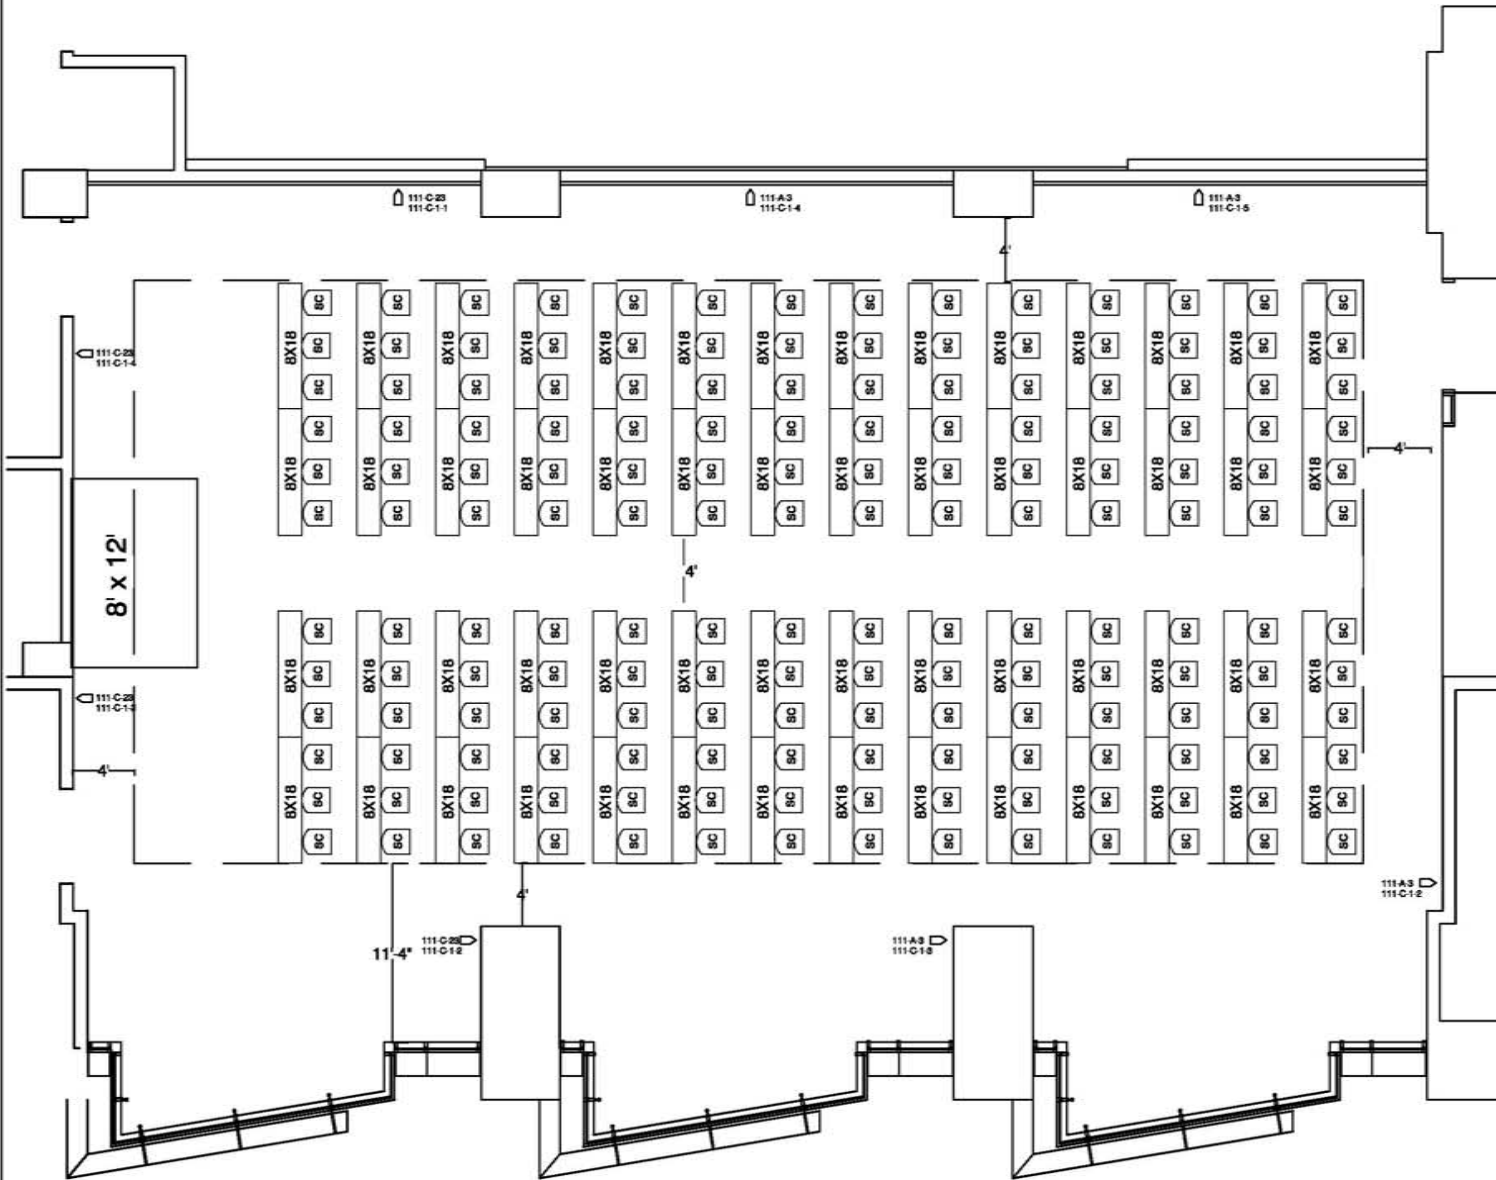

WASHINGTON
CONVENTION CENTER

Meeting Room Layouts

Room 206

OPEN TO BELOW

Meeting Room: 206
Theater Capacity: 440

LEGEND

	Stacking Chair	
	8' x 30" Table	
	8' x 18" Table	
	6' x 18" Table	
	6' x 30" Table	
	72" BANQUET ROUND TABLE	
	30" COCKTAIL ROUND TABLE	
	6'X8' MEETING ROOM RISER	
	8'X8' MEETING ROOM RISER	
	3'X3' DANCE FLOOR PANELS	
	CONGRESSIONAL LECTERN STANDARD	
	STATESMAN LECTERN (VIP)	
	CONGRESSIONAL LECTERN (ADA)	
	CONGRESSIONAL LECTERN (TABLE-TOP)	
	ADA LIFT	
	ADA RAMP	
	STEP UNIT (2)	
	STEP UNIT (3)	
	STEP UNIT (5)	
	TELEPHONE	
	FIRE EXIT	

Standard Set Includes 8' x 12' Stage

Meeting Room: 206
Classroom Capacity: 168

LEGEND

	Stacking Chair	
	8' x 30" Table	
	8' x 18" Table	
	6' x 18" Table	
	6' x 30" Table	
	72" BANQUET ROUND TABLE	
	30" COCKTAIL ROUND TABLE	
	6'X8' MEETING ROOM RISER	
	8'X8' MEETING ROOM RISER	
	3'X3' DANCE FLOOR PANELS	
	CONGRESSIONAL LECTERN STANDARD	
	STATESMAN LECTERN (VIP)	
	CONGRESSIONAL LECTERN (ADA)	
	CONGRESSIONAL LECTERN (TABLE-TOP)	
	ADA LIFT	
	ADA RAMP	
	STEP UNIT (2)	
	STEP UNIT (3)	
	STEP UNIT (5)	
	TELEPHONE	
	FIRE EXIT	

Standard Set Includes 8' x 12' Stage

Drawing as of 6/24/06

WASHINGTON
CONVENTION CENTER

Meeting Room: 206
Banquet Capacity: 180

LEGEND

	Stacking Chair	
	8' x 30" Table	
	8' x 18" Table	
	6' x 18" Table	
	6' x 30" Table	
	72" BANQUET ROUND TABLE	
	30" COCKTAIL ROUND TABLE	
	6'X8' MEETING ROOM RISER	
	8'X8' MEETING ROOM RISER	
	3'X3' DANCE FLOOR PANELS	
	CONGRESSIONAL LECTERN STANDARD	
	STATESMAN LECTERN (VIP)	
	CONGRESSIONAL LECTERN (ADA)	
	CONGRESSIONAL LECTERN (TABLE-TOP)	
	ADA LIFT	
	ADA RAMP	
	STEP UNIT (2)	
	STEP UNIT (3)	
	STEP UNIT (5)	
	TELEPHONE	
	FIRE EXIT	

Standard Set Includes 8' x 12' Stage