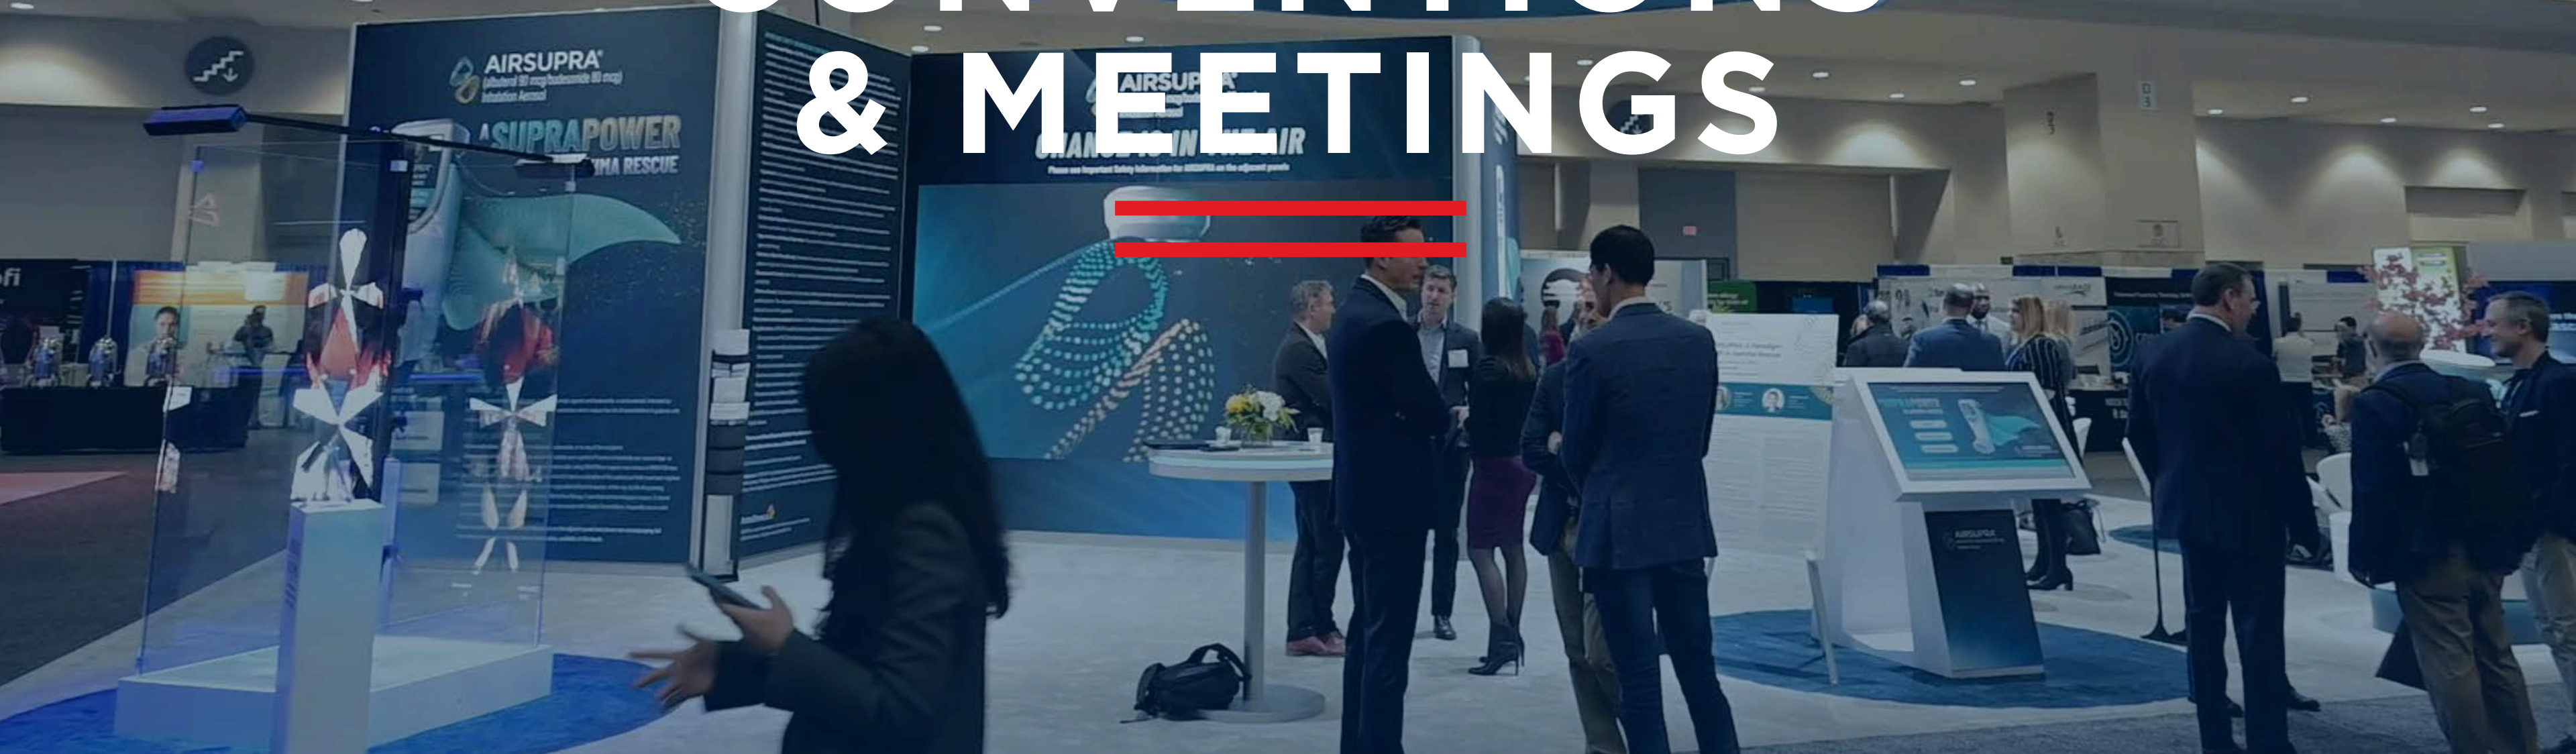

CONVENTIONS & MEETINGS