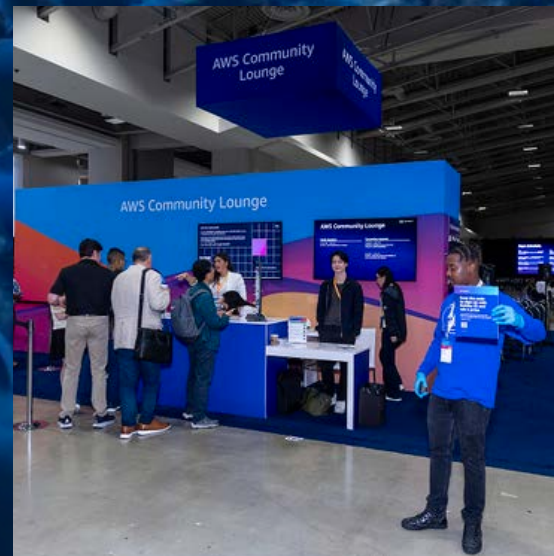

June 30 - July 1

Amazon Web Services Public Sector Summit